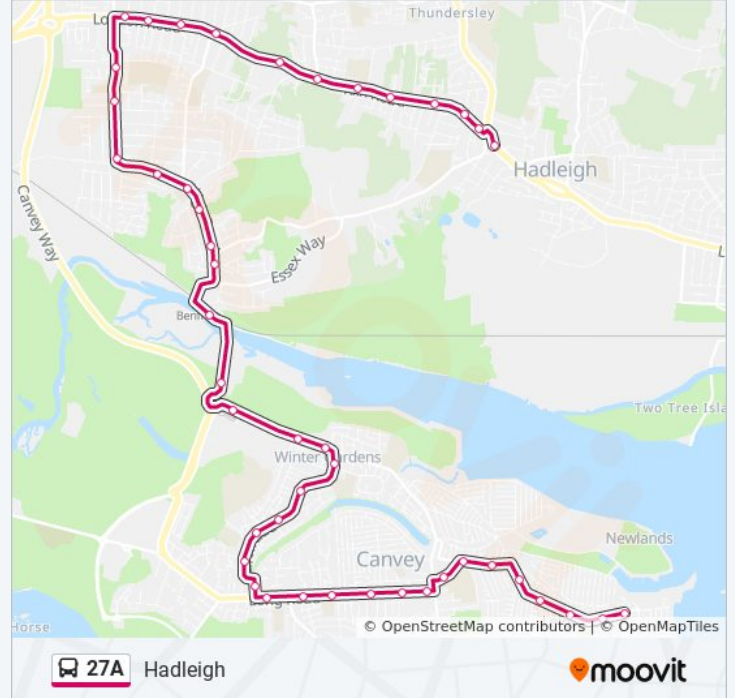

Southwick Road, Canvey

Hawkesbury Road, Canvey

Pine Close, Canvey

Second Avenue, Canvey

Dinant Avenue, Canvey

Armadale, Canvey

Budna Road, Canvey

Silver Jubilee, Canvey

Elsinor Avenue, Canvey

Lekoe Road, Canvey

Sports Centre, Canvey

Waterside Farm, Canvey

Railway Station, South Benfleet

St Mary's Church, South Benfleet

Hillside Road, South Benfleet

Boyce Green, South Benfleet

Kents Hill Road, South Benfleet

South View Road, South Benfleet

Cemetery Corner, South Benfleet

Limetree Avenue, South Benfleet

The Spinnakers, South Benfleet

Tarpots Corner, South Benfleet

Southwold Crescent, South Benfleet

Waverley Road, South Benfleet

Kents Hill Road North, South Benfleet

Glen Road, South Benfleet

Kenneth Road, South Benfleet

Usp College, South Benfleet

Warren Chase, South Benfleet

Shipwrights Drive North, South Benfleet

Cranbrook Avenue, South Benfleet

Victoria House Corner, Hadleigh

Bus Depot, Hadleigh