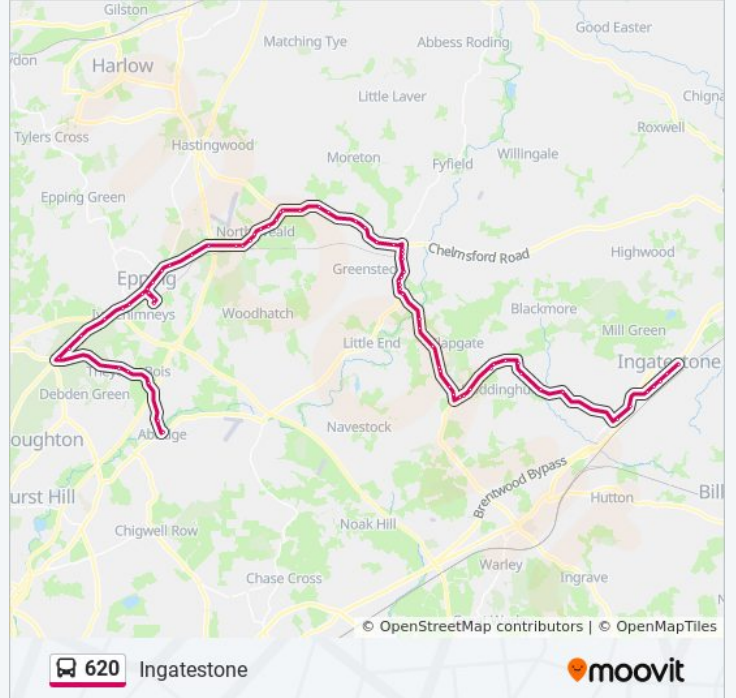

Direction: Ingatestone

72 stops

[VIEW LINE SCHEDULE](#)

Roding Hall, Abridge
Piggotts Farm, Abridge
Coopersale Lane, Theydon Bois
Theydon Bois Green, Theydon Bois
Village Hall, Theydon Bois
Wake Arms, Loughton
Lodge Road, Loughton
Ambresbury Banks, Waltham Abbey
Park Cottages, Epping
Bell Common, Epping
Bury Lane, Epping
Tesco Store, Epping
Nicholl Road, Epping

620 bus Time Schedule

Ingatestone Route Timetable:

Sunday	Not Operational
Monday	06:58
Tuesday	06:58
Wednesday	06:58
Thursday	06:58
Friday	06:58
Saturday	Not Operational

620 bus Info

Direction: Ingatestone

Stops: 72

Trip Duration: 92 min

Line Summary:

Woodlands, Epping
Railway Station, Epping
Woodlands, Epping
Nicholl Road, Epping
Church, Epping
Council Offices, Epping
Maltings Lane, Epping
St Margaret's Hospital - Main Rd, Epping
Coopersale Turning, Coopersale
Woodside, Epping
Hurricane Way, North Weald
Park Close, North Weald
The Kings Head, North Weald
Elm Gardens, North Weald
Emberson Way, North Weald
Skips Corner, North Weald
Blackhorse Lane, North Weald
The Talbot, North Weald
Harvester, North Weald
The Phoenix, North Weald
Bobbingworth Mill, Bobbingworth
Blake Hall Road, Bobbingworth
Blake Hall Turning, Bobbingworth
Bilsdens Cottages, Bobbingworth
The Rosary, Bobbingworth
Aukingford Gardens, Ongar
Four Wantz, Ongar
Great Lawn, Ongar
Ongar Station, Ongar
Bansons Ln, Ongar
Stanley Place, Ongar
Two Brewers, Ongar
Long Fields, Ongar