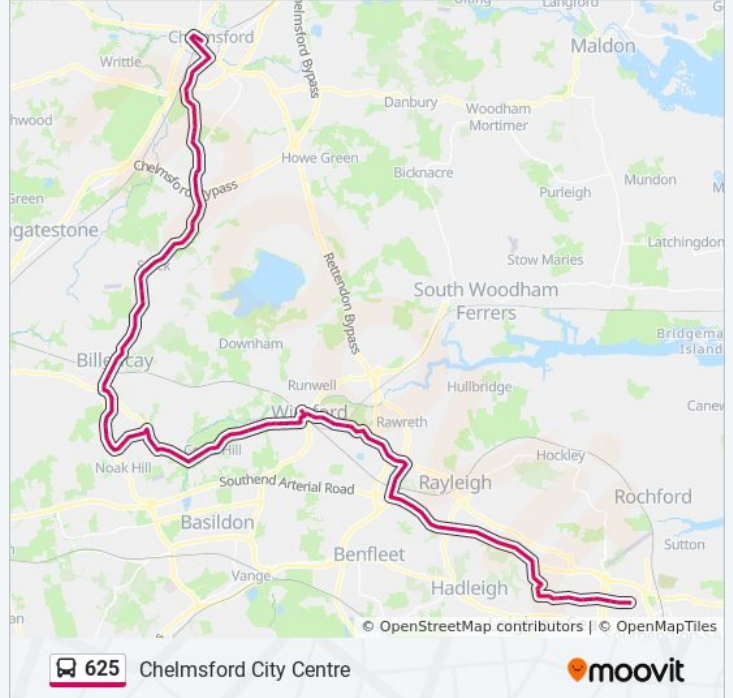

Use the Moovit App to find the closest 625 bus station near you and find out when is the next 625 bus arriving.

Direction: Chelmsford City Centre

99 stops

[VIEW LINE SCHEDULE](#)

- Highfield Gardens, Prittlewell
- Southend Hospital South, Prittlewell
- Prittlewell School, Prittlewell
- Southbourne Grove, Prittlewell
- Mannering Gardens South, Leigh-On-Sea
- St Thomas Moore School, Leigh-On-Sea
- Westcliff High Schools, Leigh-On-Sea
- Blenheim Park, Leigh-On-Sea
- School Way, Leigh-On-Sea
- Elmsleigh Drive, Leigh-On-Sea
- Station Road, Leigh-On-Sea
- Tankerville Drive, Leigh-On-Sea
- Belfairs Golf Club, Belfairs
- Belfairs Sports Ground, Belfairs
- Fairways School, Belfairs
- Belfairs Park Drive, Belfairs
- Progress Road, Eastwood
- Eastwood Rise, Eastwood
- Glenwood Avenue, Eastwood
- Lancaster Road, Rayleigh
- Clarence Road South, Rayleigh
- The Chase, Rayleigh

Stops: 99

Trip Duration: 96 min

Line Summary:

Trinity Road, Rayleigh
Queens Road, Rayleigh
Eastwood Road, Rayleigh
Railway Station, Rayleigh
The Travellers Joy, Rayleigh
Sir Walter Raleigh Drive, Rayleigh
Victoria Avenue, Rayleigh
Lower Barn Farm, Rawreth
Carpenters Arms Rdbt, Rawreth
The Carpenters Arms, Rawreth
Old London Road, Rawreth
Southend Road Rdbt, Shotgate
Post Office, Shotgate
Alicia Avenue, Shotgate
Highcliffe Road, Wickford
Wick Lane, Wickford
South Beech Avenue, Wickford
The Swans, Wickford
Jersey Gardens, Wickford
Railway Station, Wickford
Jersey Gardens, Wickford
Halls Corner, Wickford
Deirdre Avenue, Wickford
Castledon Road, Wickford
Sugden Avenue, Wickford
Whitehouse Stores, Wickford
Jacksons Corner, Wickford
Primary School, Crays Hill
The Shepherd & Dog, Crays Hill
Post Office, Crays Hill
Old Road, Crays Hill
Whites Bridge, Crays Hill
Barleylands Farm Shop, Crays Hill