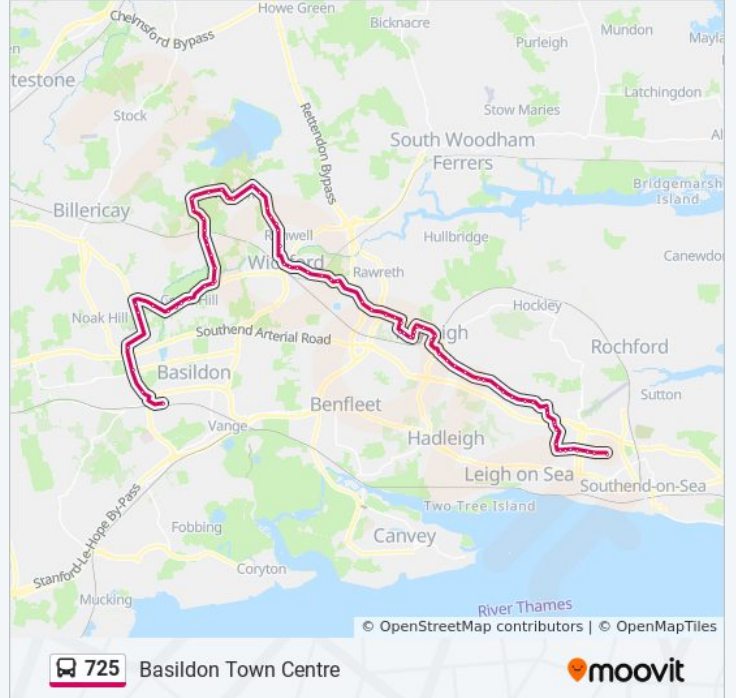

Direction: Basildon Town Centre

79 stops

[VIEW LINE SCHEDULE](#)

Highfield Gardens, Prittlewell
Southend Hospital South, Prittlewell
Prittlewell School, Prittlewell
Southbourne Grove, Prittlewell
Mannering Gardens South, Leigh-On-Sea
St Thomas Moore School, Leigh-On-Sea
Westcliff High Schools, Leigh-On-Sea
Trecot Drive, Leigh-On-Sea
Hurst Way, Leigh-On-Sea
Kent Elms Corner South, Leigh-On-Sea
Kent Elms Corner North, Leigh-On-Sea
Brooklands Avenue, Eastwood
Rochford Corner, Eastwood
Nobles Green Road, Eastwood
Jones Corner, Eastwood
Progress Road, Eastwood
Eastwood Rise, Eastwood
Glenwood Avenue, Eastwood
Lancaster Road, Rayleigh
Clarence Road South, Rayleigh
The Chase, Rayleigh
Trinity Road, Rayleigh

Stops: 79

Trip Duration: 80 min

Line Summary:

Queens Road, Rayleigh
Eastwood Road, Rayleigh
Railway Station, Rayleigh
The Travellers Joy, Rayleigh
Sir Walter Raleigh Drive, Rayleigh
Victoria Avenue, Rayleigh
Purleigh Road, Rayleigh
Falcon Close, Rayleigh
Hatfield Road, Rayleigh
Tendring Avenue, Rayleigh
Langham Drive, Rayleigh
Little Wheatley Chase, Rayleigh
Lower Barn Farm, Rawreth
Carpenters Arms Rdbt, Rawreth
The Carpenters Arms, Rawreth
Old London Road, Rawreth
Southend Road Rdbt, Shotgate
Post Office, Shotgate
Alicia Avenue, Shotgate
Highcliffe Road, Wickford
Wick Lane, Wickford
South Beech Avenue, Wickford
The Swans, Wickford
Swan Lane, Runwell
Wantz Corner, Runwell
Downham Road, Brock Hill
The Greenway, Brock Hill
Brock Hill Farm, Brock Hill
Galleons, Brock Hill
Sudbury Road, Brock Hill
Castledon Road, Downham
Village Hall, Downham
Crowsheath Ln, Downham

Post Office, Shotgate

725 bus Info

Direction: Prittlewell

Stops: 79

Trip Duration: 85 min

Line Summary:

Southend Road Rdbt, Shotgate

Old London Road, Rawreth

Purleigh Road, Rayleigh

Victoria Avenue, Rayleigh

Sir Walter Raleigh Drive, Rayleigh

The Travellers Joy, Rayleigh

Railway Station, Rayleigh

High Street, Rayleigh

Bull Lane, Rayleigh

Websters Way, Rayleigh