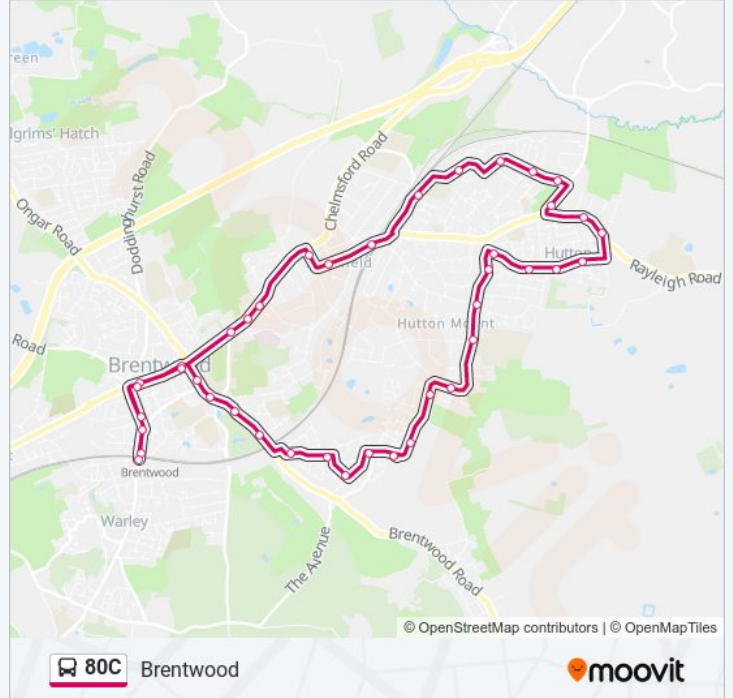

Direction: Brentwood

41 stops

[VIEW LINE SCHEDULE](#)

Brentwood Railway Station, Brentwood

Queens Road Rbt, Brentwood

Crown Street (K)

High Street, Brentwood

Middleton Hall Lane, Brentwood

Crescent Drive, Shenfield

Middleton Road, Shenfield

Hutton Road, Shenfield

Shorter Avenue, Shenfield

Shenfield Railway Station, Shenfield

Long Ridings School, Shenfield

Walton Gardens, Shenfield

Arnold Avenue, Shenfield

Whittington Road, Shenfield

Woodland Avenue, Shenfield

Wash Road, Hutton

Post Office, Hutton

Hutton Village, Hutton

Hutton Drive Shops, Hutton

Fairview Avenue, Hutton

Wainwright Avenue, Hutton

80C bus Info

Direction: Brentwood

Stops: 41

Trip Duration: 41 min

Line Summary:

Tennyson Road, Hutton
Hall Green Lane, Hutton
St Martins School, Hutton
Sylvia Avenue, Hutton
Bracken Bank, Hutton
Brocksparkwood, Hutton
Hornbeam Close, Brentwood
Norman Crescent, Brentwood
Knights Way, Brentwood
Cherry Avenue, Brentwood
Maple Close, Brentwood
Hogarth Avenue, Brentwood
Shenfield Common, Brentwood
Council Offices, Brentwood
Queen's Road, Brentwood
High Street (F)
Crown Street (J)
Queens Road Rbt, Brentwood
Brentwood Railway Station, Brentwood