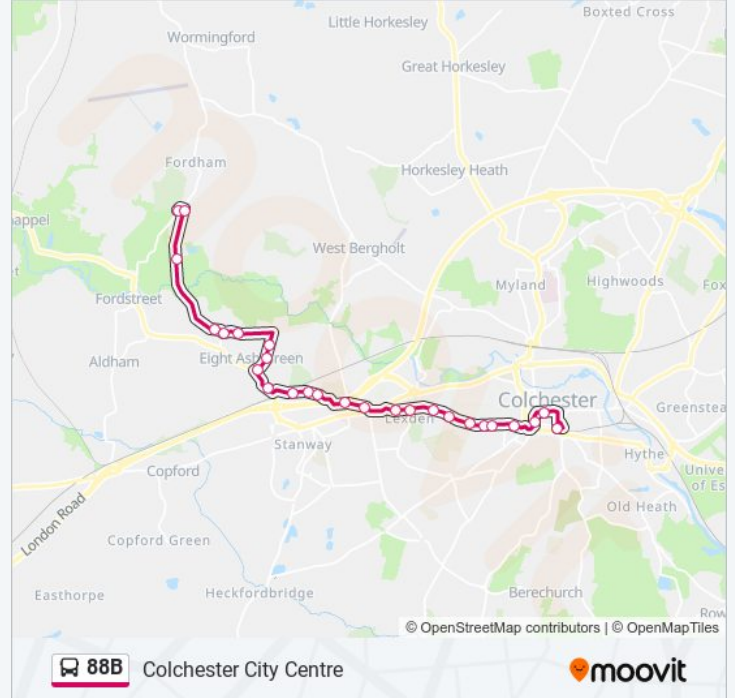

88B bus Info

Direction: Colchester City Centre

Stops: 52

Trip Duration: 31 min

Line Summary:

York House, White Colne

The Fox & Pheasant, Wakes Colne

The Street, Wakes Colne

The Crown, Lexden

Church, Lexden

Glen Avenue, Colchester

Fitzwalter Road, Colchester

Park Road, Colchester

The Avenue, Colchester

Beverley Road, Colchester

Essex County Hospital, Colchester

Head Street, Colchester City Centre

High Street, Colchester City Centre

Osborne Street, Colchester City Centre

Direction: Fordham

25 stops

88B bus Time Schedule

Fordham Route Timetable:

[VIEW LINE SCHEDULE](#)

Direction: Halstead

42 stops

[VIEW LINE SCHEDULE](#)

- Osborne Street, Colchester City Centre
- Crouch Street, Colchester City Centre
- Essex County Hospital, Colchester

Sunday	Not Operational
Monday	15:35
Tuesday	15:35
Wednesday	15:35
Thursday	15:35
Friday	15:35
Saturday	Not Operational