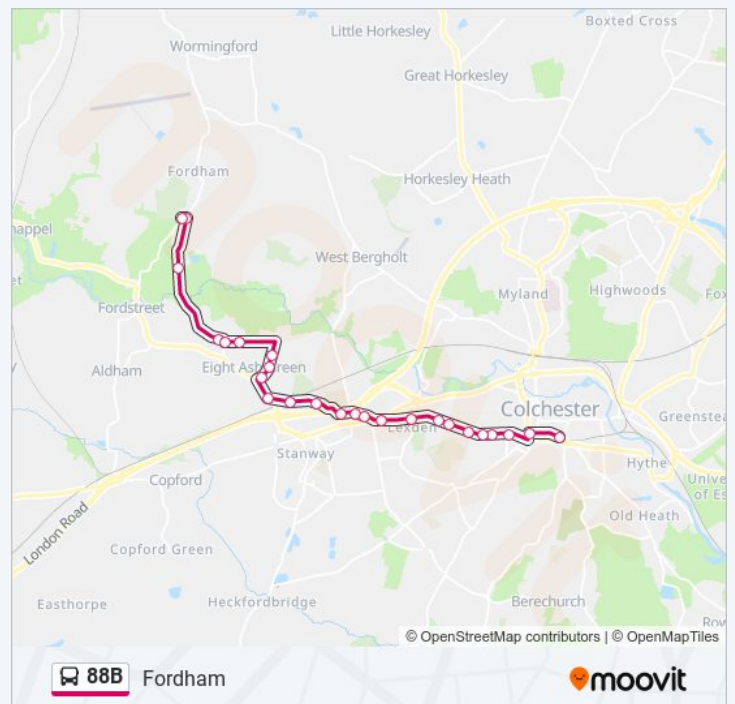

Direction: Halstead

42 stops

[VIEW LINE SCHEDULE](#)

- Osborne Street, Colchester City Centre
- Crouch Street, Colchester City Centre
- Essex County Hospital, Colchester

Sunday	Not Operational
Monday	15:35
Tuesday	15:35
Wednesday	15:35
Thursday	15:35
Friday	15:35
Saturday	Not Operational

88B bus Info

Direction: Fordham

Stops: 25

Trip Duration: 38 min

Line Summary:

88B bus Time Schedule

Halstead Route Timetable:

Sunday	Not Operational
Monday	15:40
Tuesday	15:40
Wednesday	15:40