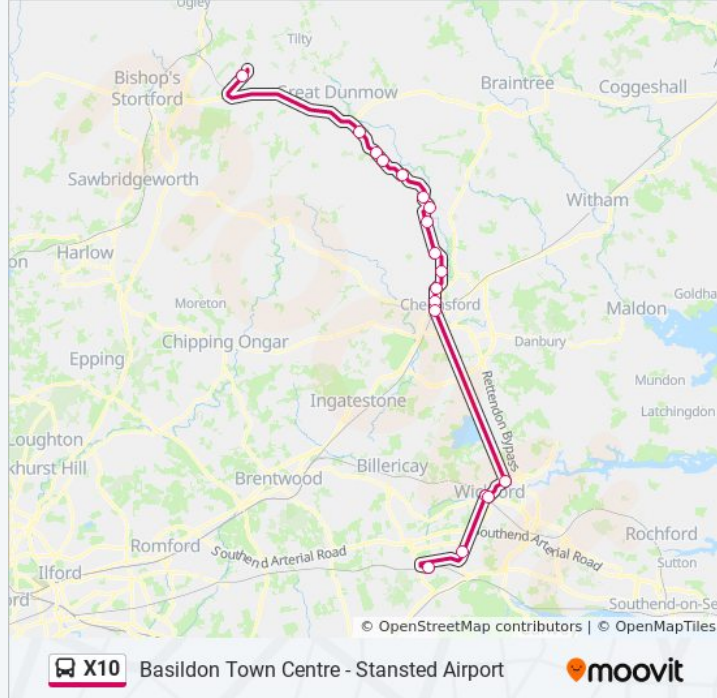

Trip Duration: 100 min

Line Summary:

Church, Runwell

Memorial Park, Wickford

The Swans, Wickford

Railway Station, Wickford

The Swans, Wickford

Sainsbury Store, Basildon

The Watermill, Basildon

Bus Station, Basildon Town Centre

Direction: Broomfield

18 stops

[VIEW LINE SCHEDULE](#)

Bus Station, Basildon Town Centre

The Watermill, Basildon

Sainsbury Store, Basildon