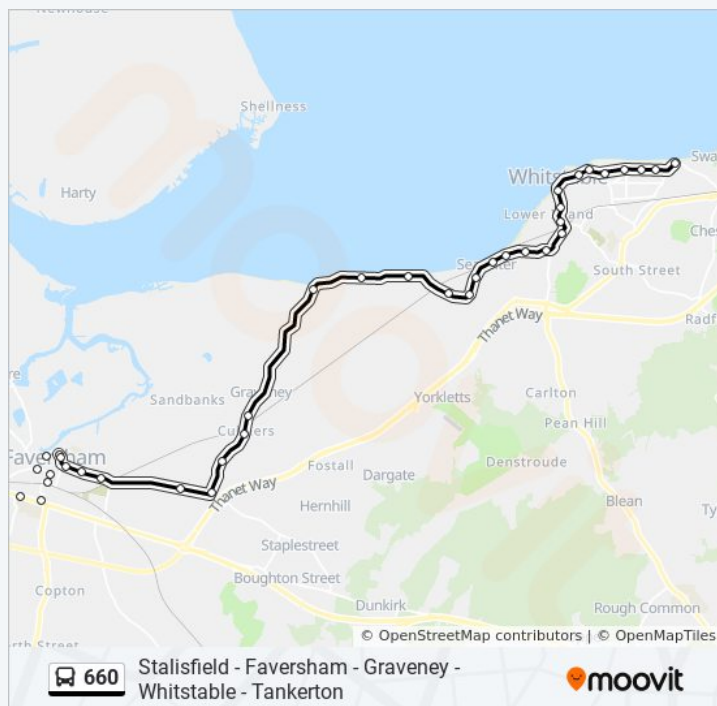

Stops: 36

Trip Duration: 51 min

Line Summary:

The Sportsman, Graveney

Murton Place, Graveney

Four Horseshoes Park, Graveney

Head Hill Road, Goodnestone

Graveney Turn, Goodnestone

Homestall Lane, Goodnestone

Graveney Turn, Goodnestone

Head Hill Road, Goodnestone

Four Horseshoes Park, Graveney

Murton Place, Graveney

Direction: Graveney

Stops: 22

Trip Duration: 32 min

Sea Lawn, Whitstable

Tollgate Close, Whitstable

Harwich Street, Whitstable

Library, Whitstable

St Alphege Church, Whitstable

Horsebridge, Whitstable

Harbour, Whitstable

Beach Walk, Whitstable

Telephone Exchange, Tankerton

660 bus Info

Direction: Tankerton

Stops: 43

Trip Duration: 30 min

Line Summary:

Tankerton Circus, Tankerton

Graystone Road, Tankerton