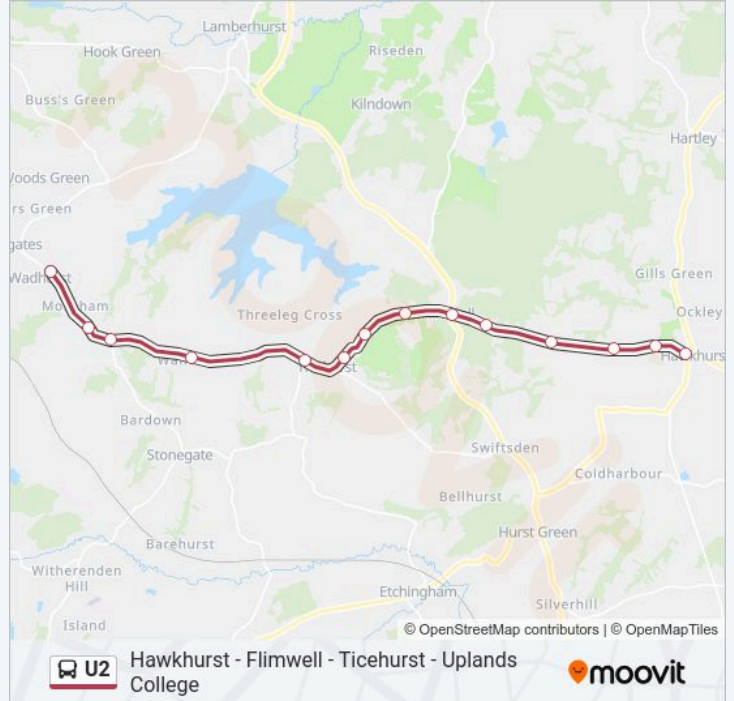

Use the Moovit App to find the closest U2 bus station near you and find out when is the next U2 bus arriving.

Direction: Hawkhurst

14 stops

[VIEW LINE SCHEDULE](#)

- The Greyhound, Wadhurst
- Darbys Cottages, Wadhurst
- Stonegate Road, Shovers Green
- Wallcrouch Farm, Wallcrouch
- The Bell, Ticehurst
- Horsegrove Avenue, Ticehurst
- Tinkers Lane, Dale Hill
- Old Wardsdown, Union Street
- Crossroads, Flimwell
- Garage, Flimwell
- Elm Hill, Hawkhurst
- Cottage Hospital, Hawkhurst
- Philpott's Cross, Hawkhurst
- British Legion Hall, Hawkhurst

U2 bus Time Schedule

Hawkhurst Route Timetable:

Sunday	Not Operational
Monday	15:15
Tuesday	15:15
Wednesday	15:15
Thursday	15:15
Friday	15:15
Saturday	Not Operational

U2 bus Info

Direction: Hawkhurst

Stops: 14

Trip Duration: 18 min

Line Summary:

Direction: Wadhurst

14 stops

[VIEW LINE SCHEDULE](#)

- British Legion Hall, Hawkhurst
- Philpott's Cross, Hawkhurst
- Cottage Hospital, Hawkhurst
- Elm Hill, Hawkhurst
- Garage, Flimwell
- Aspect Wood, Flimwell
- Old Wardsdown, Union Street
- Tinkers Lane, Dale Hill
- Horsegrove Avenue, Ticehurst
- The Bell, Ticehurst
- Wallcrouch Farm, Wallcrouch
- Stonegate Road, Shovers Green
- Darbys Cottages, Wadhurst
- The Greyhound, Wadhurst