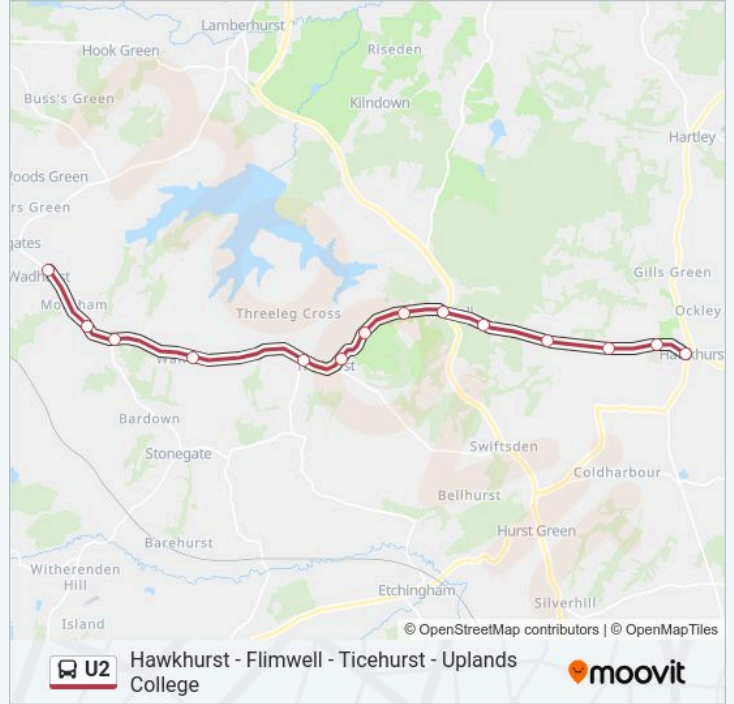

U2 bus time schedules and route maps are available in an offline PDF at moovitapp.com. Use the Moovit App to see live bus times, train schedule or subway schedule, and step-by-step directions for all public transit in London.

© 2024 Moovit - All Rights Reserved