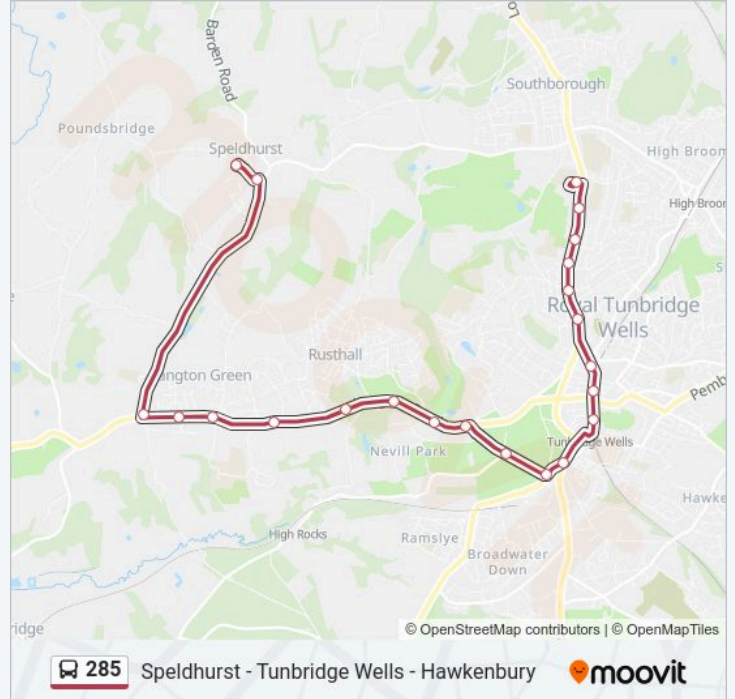

Trip Duration: 40 min

Line Summary:

Beltring Road, St Johns

East Cliff Road, St Johns

Ta Centre, St Johns

Tunbridge Wells Boys' Grammar School, St Johns

Direction: Tunbridge Wells

14 stops

[VIEW LINE SCHEDULE](#)

Cemetery, Hawkenbury

The Hermitage, Hawkenbury

Forest Way, Hawkenbury

The Lyle, Hawkenbury

International House, Hawkenbury

United Reformed Church, Hawkenbury

Rookley Close, Hawkenbury