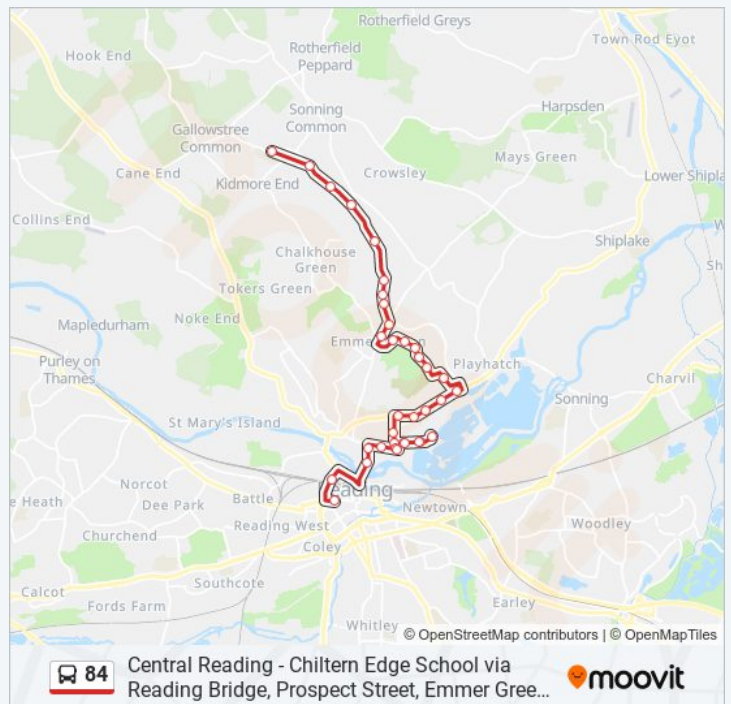

The Unicorn, Peppard Common

Direction: Reading Town Centre

35 stops

[VIEW LINE SCHEDULE](#)

Chiltern Edge School, Sonning Common

Westleigh Drive, Sonning Common

Essex Way, Sonning Common

Bird In Hand Turn, Sonning Common

Chiltern Road, Henley Road

Star Inn, Lower Caversham

Montague Street, Lower Caversham

Forge Close, Lower Caversham

Amersham Road, Lower Caversham

Ian Mikardo Way, Lower Caversham

Nire Road, Lower Caversham

Ian Mikardo Way, Lower Caversham

Amersham Road, Lower Caversham

Forge Close, Lower Caversham

St Johns Road, Lower Caversham

Kings Road Caversham, Lower Caversham

Hills Meadow, Lower Caversham

Caversham Road Fire Station, Reading

Friar Street, Reading Town Centre

Direction: Reading Town Centre

Stops: 35

Trip Duration: 38 min

Line Summary:

84 bus time schedules and route maps are available in an offline PDF at moovitapp.com. Use the [Moovit App](#) to see live bus times, train schedule or subway schedule, and step-by-step directions for all public transit in London.