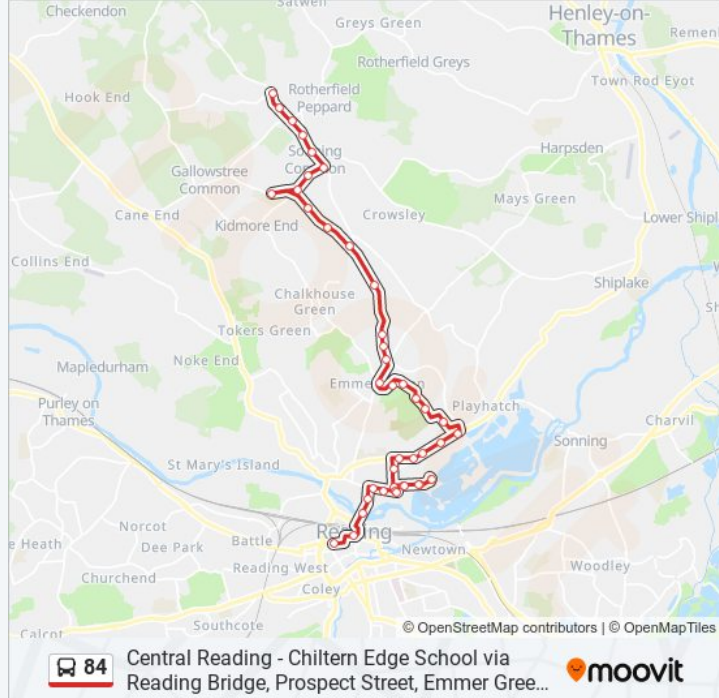

Stops: 42

Trip Duration: 45 min

Line Summary:

Galsworthy Drive, Caversham Park Village

Montpelier Drive, Caversham Park Village

Ariel View, Caversham Park Village

Barnard Close, Caversham Park Village

Cavendish Road, Emmer Green

The Unicorn, Peppard Common

Direction: Reading Town Centre

35 stops

[VIEW LINE SCHEDULE](#)

Chiltern Edge School, Sonning Common

Westleigh Drive, Sonning Common

Essex Way, Sonning Common

Bird In Hand Turn, Sonning Common

Direction: Reading Town Centre

Stops: 35

Trip Duration: 38 min

Line Summary:

84 bus time schedules and route maps are available in an offline PDF at moovitapp.com. Use the [Moovit App](#) to see live bus times, train schedule or subway schedule, and step-by-step directions for all public transit in London.