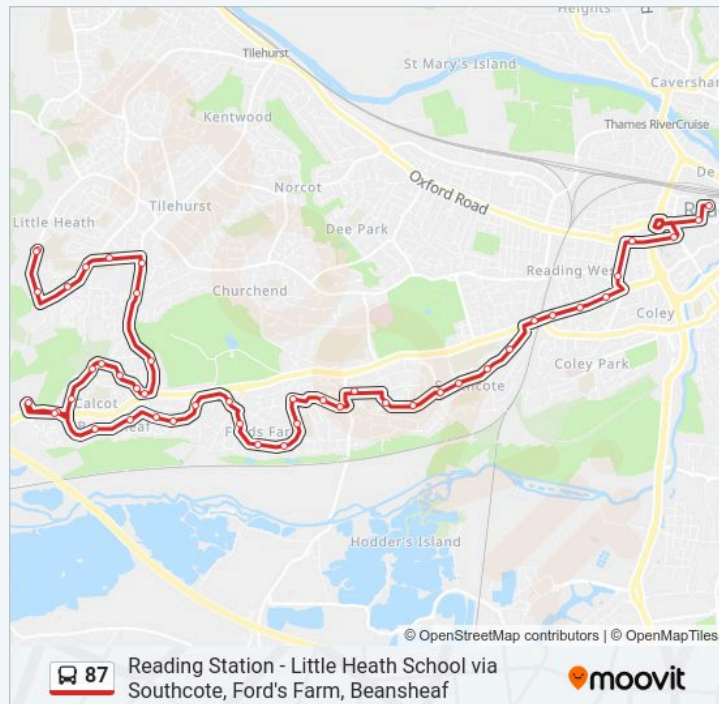

Normanstead Road, Tilehurst

Chapel Hill Westwood Glen, Tilehurst

Hallplace Farm, Little Heath

The Birchwoods, Little Heath

Little Heath School, Little Heath

Direction: Reading Town Centre

47 stops

[VIEW LINE SCHEDULE](#)

Circuit Lane, Southcote

Thursday

15:35

Friday

15:35

Saturday

Not Operational

87 bus Info

Direction: Reading Town Centre

Stops: 47

Trip Duration: 47 min

Line Summary:

Fawley Road, Southcote

Southcote Farm Lane, Southcote

Monks Way, Southcote

Southcote Road, Southcote

Berkeley Avenue, Southcote

Downshire Square, Castle Hill - Bath Road

Lima Court, Castle Hill - Bath Road

Russell Street, Castle Hill - Bath Road

Waylen Street, Reading West

Cheapside, Reading Town Centre

Friar Street, Reading Town Centre