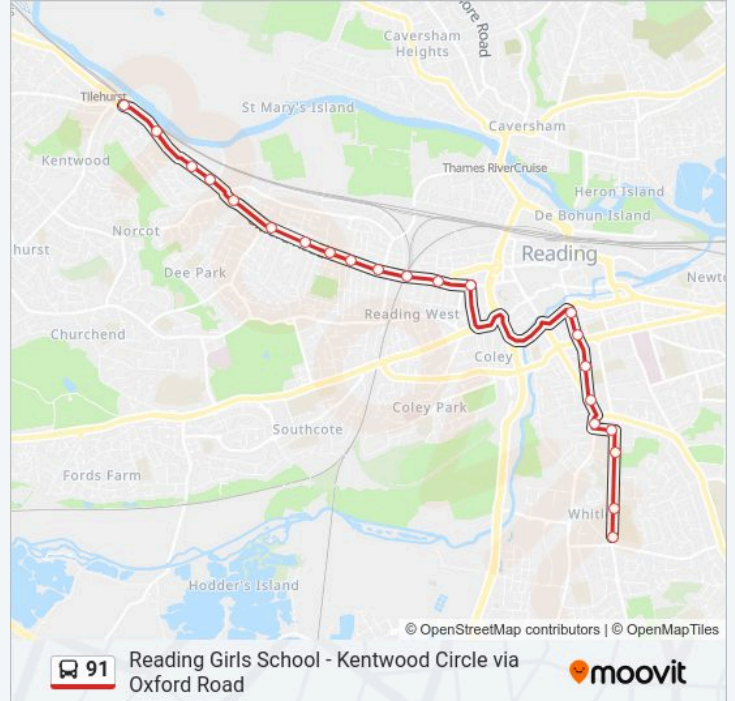

# Reading Girls School - Kentwood Circle via Oxford Road

Get The App

The 91 bus line (Reading Girls School - Kentwood Circle via Oxford Road) has 2 routes. For regular weekdays, their operation hours are:

- Buckland Road Circle, Whitley
- Canterbury Road, Whitley
- Warwick Road, Whitley
- Christchurch Court, Whitley
- Whitley Street
- West Hill, Katesgrove
- Crown Street, Katesgrove
- Waylen Street, Reading West
- George Street, Reading West
- Reading West Rail Station - Oxford Road, Reading West
- Beresford Road, Reading West
- West Village - Tesco, Reading West
- Wantage Road, Reading West
- Brock Gardens, Reading West
- Pond House, Reading West
- Norcot Junction, Norcot
- Cold Store, Norcot
- Romsey Road, Kentwood
- Weald Rise, Kentwood
- Kentwood Circle, Kentwood

**Direction: Whitley**

22 stops

[VIEW LINE SCHEDULE](#)

- Kentwood Circle, Kentwood
- Weald Rise, Kentwood
- The Restoration, Norcot
- Cold Store, Norcot
- Norcot Junction, Norcot
- Pond House, Reading West
- Brock Gardens, Reading West
- Wantage Road, Reading West
- West Village - Tesco, Reading West
- Beresford Road, Reading West
- Reading West Rail Station - Oxford Road, Reading West
- George Street, Reading West
- Waylen Street, Reading West
- London Street Foot, Reading Town Centre
- Crown Street, Katesgrove
- Silver Street, Whitley Street
- Whitley Street
- Christchurch Gardens, Whitley

**Stops:** 22

**Trip Duration:** 38 min

**Line Summary:**

Christchurch Court, Whitley

Warwick Road, Whitley

Canterbury Road, Whitley

Buckland Road Circle, Whitley

91 bus time schedules and route maps are available in an offline PDF at [moovitapp.com](https://moovitapp.com). Use the Moovit App to see live bus times, train schedule or subway schedule, and step-by-step directions for all public transit in London.