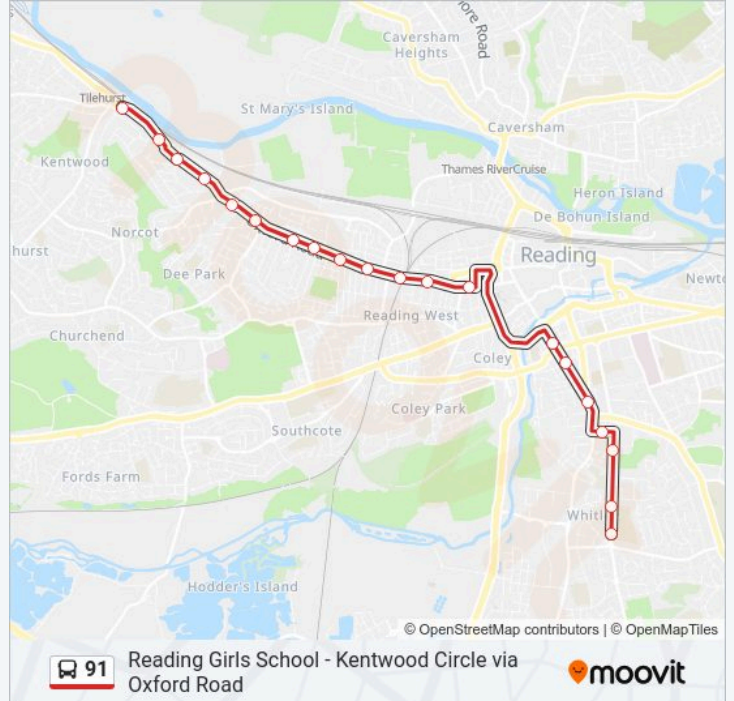

# Reading Girls School - Kentwood Circle via Oxford Road

Get The App

The 91 bus line (Reading Girls School - Kentwood Circle via Oxford Road) has 2 routes. For regular weekdays, their operation hours are:

- Buckland Road Circle, Whitley
- Canterbury Road, Whitley
- Warwick Road, Whitley
- Christchurch Court, Whitley
- Whitley Street
- West Hill, Katesgrove
- Crown Street, Katesgrove
- Waylen Street, Reading West
- George Street, Reading West
- Reading West Rail Station - Oxford Road, Reading West
- Beresford Road, Reading West
- West Village - Tesco, Reading West
- Wantage Road, Reading West
- Brock Gardens, Reading West
- Pond House, Reading West
- Norcot Junction, Norcot
- Cold Store, Norcot
- Romsey Road, Kentwood
- Weald Rise, Kentwood
- Kentwood Circle, Kentwood

**Direction: Whitley**

22 stops

[VIEW LINE SCHEDULE](#)

- Kentwood Circle, Kentwood
- Weald Rise, Kentwood
- The Restoration, Norcot
- Cold Store, Norcot
- Norcot Junction, Norcot
- Pond House, Reading West
- Brock Gardens, Reading West
- Wantage Road, Reading West
- West Village - Tesco, Reading West
- Beresford Road, Reading West
- Reading West Rail Station - Oxford Road, Reading West
- George Street, Reading West
- Waylen Street, Reading West
- London Street Foot, Reading Town Centre
- Crown Street, Katesgrove
- Silver Street, Whitley Street
- Whitley Street
- Christchurch Gardens, Whitley

**Stops:** 22

**Trip Duration:** 38 min

**Line Summary:**

Christchurch Court, Whitley

Warwick Road, Whitley

Canterbury Road, Whitley

Buckland Road Circle, Whitley

91 bus time schedules and route maps are available in an offline PDF at [moovitapp.com](https://moovitapp.com). Use the Moovit App to see live bus times, train schedule or subway schedule, and step-by-step directions for all public transit in London.