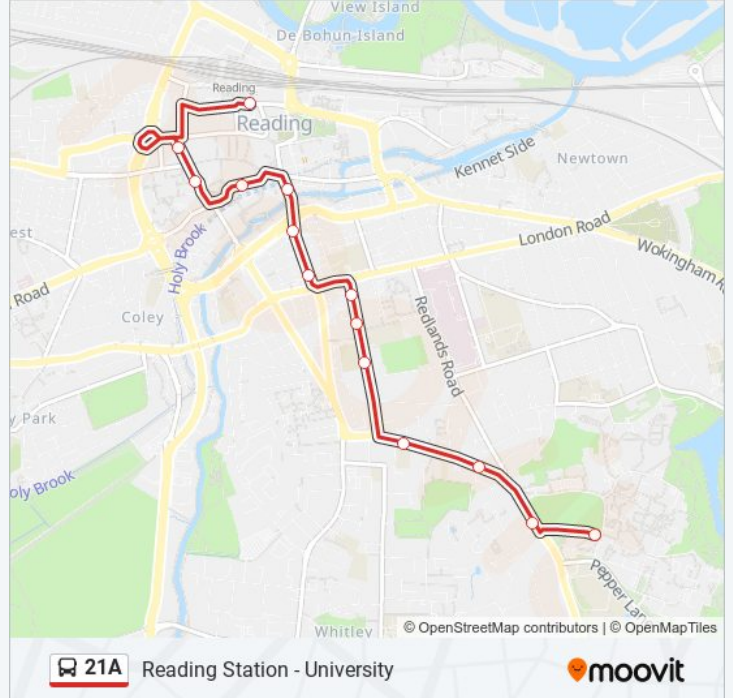

### Direction: Reading Town Centre

14 stops

[VIEW LINE SCHEDULE](#)

Reading University, University Of Reading  
Chancellors Way, University Of Reading  
Christchurch Green, University Of Reading  
Vicarage Road, the Mount  
Morgan Road, the Mount  
Crown Place Passage, the Mount  
Kendrick Student Village, the Mount  
Crown Street, Katesgrove  
London Street Foot, Reading Town Centre  
Kings Road, Reading Town Centre  
Minster Street, Reading Town Centre  
St Marys Butts, Reading Town Centre  
West Street, Reading Town Centre  
Blagrove Street, Reading Town Centre

### 21A bus Info

**Direction:** Reading Town Centre

**Stops:** 14

**Trip Duration:** 14 min

**Line Summary:**

### Direction: University Of Reading

12 stops

[VIEW LINE SCHEDULE](#)

- St Marys Butts, Reading Town Centre
- West Street, Reading Town Centre
- Blagrave Street, Reading Town Centre
- Market Place, Reading Town Centre
- London Street Foot, Reading Town Centre
- Crown Street, Katesgrove
- Kendrick Student Village, the Mount
- Crown Place Passage, the Mount
- Morgan Road, the Mount
- Vicarage Road, the Mount
- Christchurch Green, University Of Reading
- Reading University, University Of Reading

### 21A bus Info

**Direction:** University Of Reading

**Stops:** 12

**Trip Duration:** 21 min

**Line Summary:**

21A bus time schedules and route maps are available in an offline PDF at [moovitapp.com](https://moovitapp.com). Use the [Moovit App](#) to see live bus times, train schedule or subway schedule, and step-by-step directions for all public transit in London.