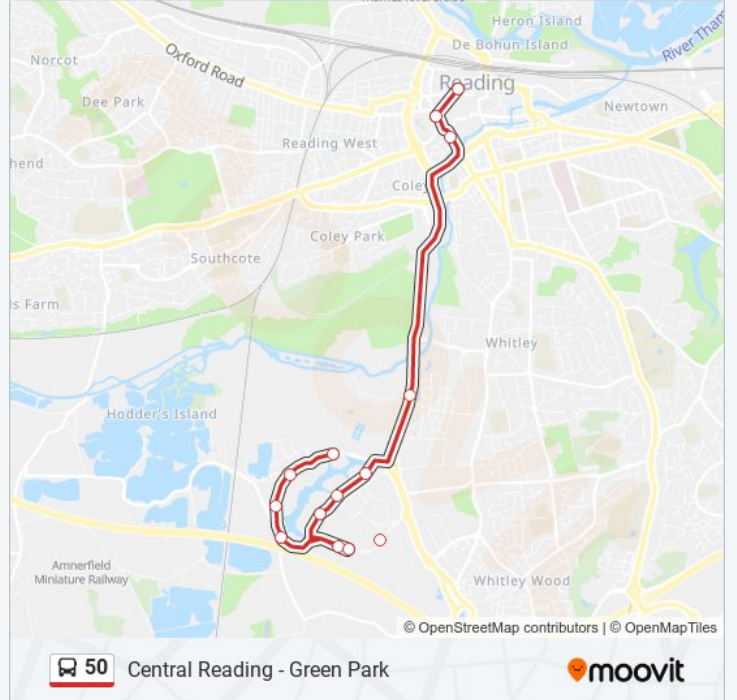

Direction: Greenpark

7 stops

[VIEW LINE SCHEDULE](#)

St Marys Butts, Reading Town Centre

Station Road, Reading Town Centre

Market Place, Reading Town Centre

Kennet Island Turn, Kennet Island

Reading Gate Retail Park, Reading Stadium

50 bus Info

Direction: Greenpark

Stops: 7

Trip Duration: 18 min

Line Summary:

Direction: Reading Town Centre

16 stops

[VIEW LINE SCHEDULE](#)

- Lime Square, Greenpark
- 350 Brook Drive, Greenpark
- 250 Brook Drive, Greenpark
- 100 Brook Drive, Greenpark
- 100 Longwater Avenue, Greenpark
- 300 Longwater Avenue, Greenpark
- 400 Longwater Avenue, Greenpark
- 500 Longwater Avenue, Greenpark
- Lime Square, Greenpark
- Lime Square, Greenpark
- 350 Brook Drive, Greenpark
- 250 Brook Drive, Greenpark
- 100 Brook Drive, Greenpark
- Kennet Island Turn, Kennet Island
- Bridge Street, Reading Town Centre
- St Marys Butts, Reading Town Centre

50 bus Info

Direction: Reading Town Centre

Stops: 16

Trip Duration: 19 min

Line Summary:

50 bus time schedules and route maps are available in an offline PDF at moovitapp.com. Use the [Moovit App](#) to see live bus times, train schedule or subway schedule, and step-by-step directions for all public transit in London.