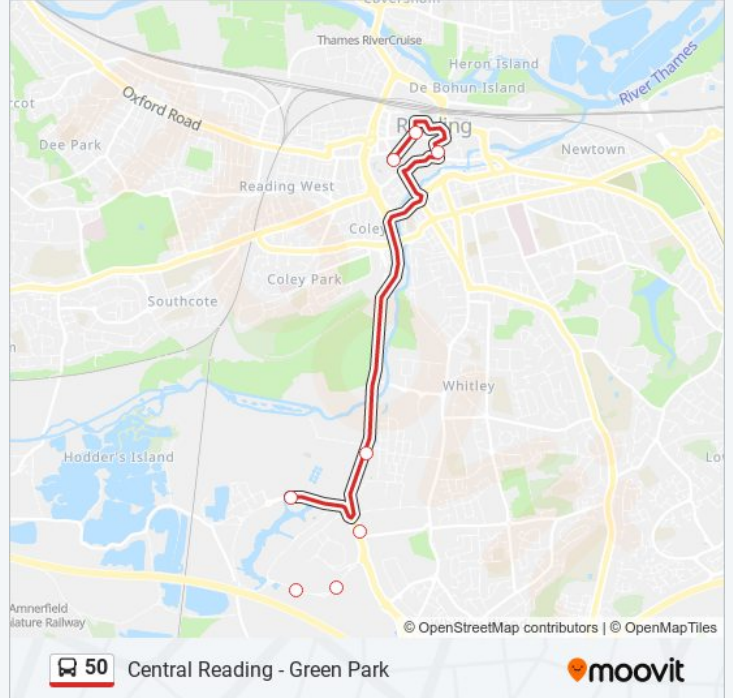

Direction: Greenpark

7 stops

[VIEW LINE SCHEDULE](#)

St Marys Butts, Reading Town Centre

Station Road, Reading Town Centre

Market Place, Reading Town Centre

Kennet Island Turn, Kennet Island

Reading Gate Retail Park, Reading Stadium

50 bus Info

Direction: Greenpark

Stops: 7

Trip Duration: 18 min

Line Summary:

Direction: Reading Town Centre

16 stops

[VIEW LINE SCHEDULE](#)

- Lime Square, Greenpark
- 350 Brook Drive, Greenpark
- 250 Brook Drive, Greenpark
- 100 Brook Drive, Greenpark
- 100 Longwater Avenue, Greenpark
- 300 Longwater Avenue, Greenpark
- 400 Longwater Avenue, Greenpark
- 500 Longwater Avenue, Greenpark
- Lime Square, Greenpark
- Lime Square, Greenpark
- 350 Brook Drive, Greenpark
- 250 Brook Drive, Greenpark
- 100 Brook Drive, Greenpark
- Kennet Island Turn, Kennet Island
- Bridge Street, Reading Town Centre
- St Marys Butts, Reading Town Centre

50 bus Info

Direction: Reading Town Centre

Stops: 16

Trip Duration: 19 min

Line Summary:

50 bus time schedules and route maps are available in an offline PDF at moovitapp.com. Use the [Moovit App](#) to see live bus times, train schedule or subway schedule, and step-by-step directions for all public transit in London.