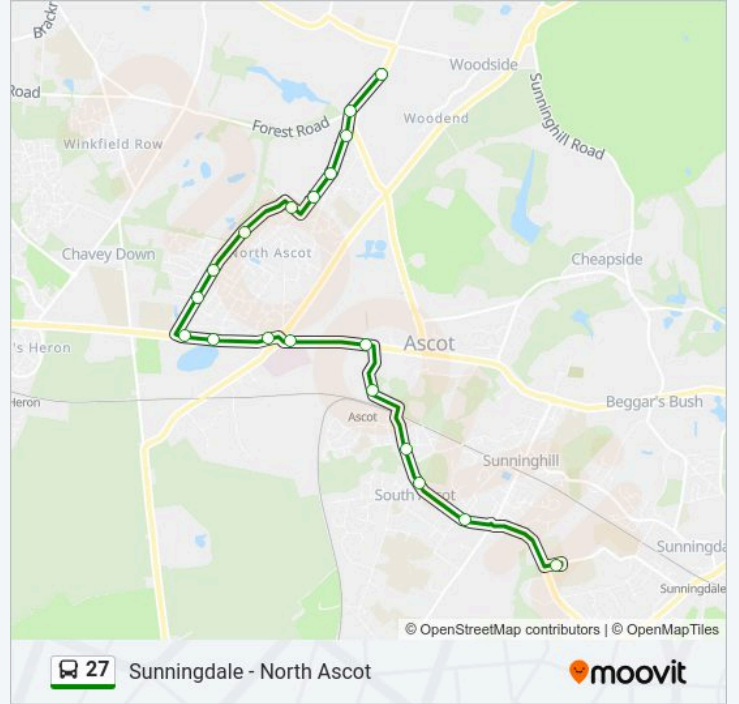

27 bus time schedules and route maps are available in an offline PDF at moovitapp.com. Use the Moovit App to see live bus times, train schedule or subway schedule, and step-by-step directions for all public transit in London.