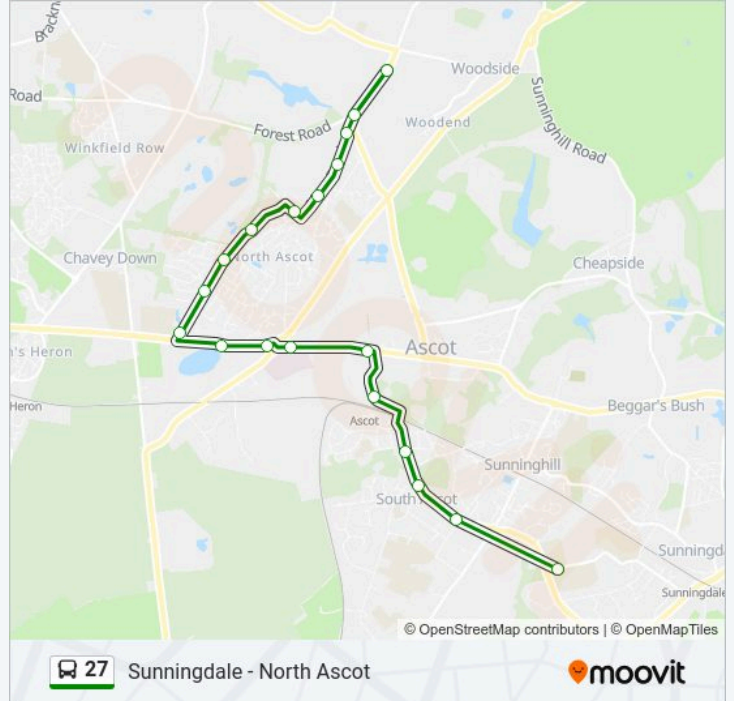

Direction: Cranbourne

19 stops

[VIEW LINE SCHEDULE](#)

- Charters School, Sunningdale
- St Marys Road, South Ascot
- Coronation Road, South Ascot
- Victoria Road, South Ascot
- Ascot Station, Ascot
- Station Hill, Ascot
- Heatherwood Hospital - East, Ascot
- Heatherwood Hospital - West, Ascot
- Gainsborough Drive, Ascot
- Fernbank Corner, North Ascot
- Goaters Road, North Ascot
- The Gold Cup, North Ascot
- Ascot Heath, North Ascot
- Royal Hunt Public House, North Ascot
- Beechwood Close, North Ascot
- The Rough, North Ascot
- Old Post Office, Brookside
- Cranbourne Corner, Brookside
- The Old Hatchet, Cranbourne

27 bus Info

Direction: Cranbourne

Stops: 19

Trip Duration: 21 min

Line Summary:

Direction: Sunningdale

19 stops

[VIEW LINE SCHEDULE](#)

- The Old Hatchet, Cranbourne
- Cranbourne Corner, Brookside
- Old Post Office, Brookside
- The Rough, North Ascot
- Beechwood Close, North Ascot
- Royal Hunt Public House, North Ascot
- Ascot Heath, North Ascot
- The Gold Cup, North Ascot
- Goaters Road, North Ascot
- Fernbank Corner, North Ascot
- Gainsborough Drive, Ascot
- Heatherwood Hospital - West, Ascot
- Heatherwood Hospital - East, Ascot
- Station Hill, Ascot
- Ascot Station, Ascot
- Victoria Road, South Ascot
- Coronation Road, South Ascot
- St Marys Road, South Ascot