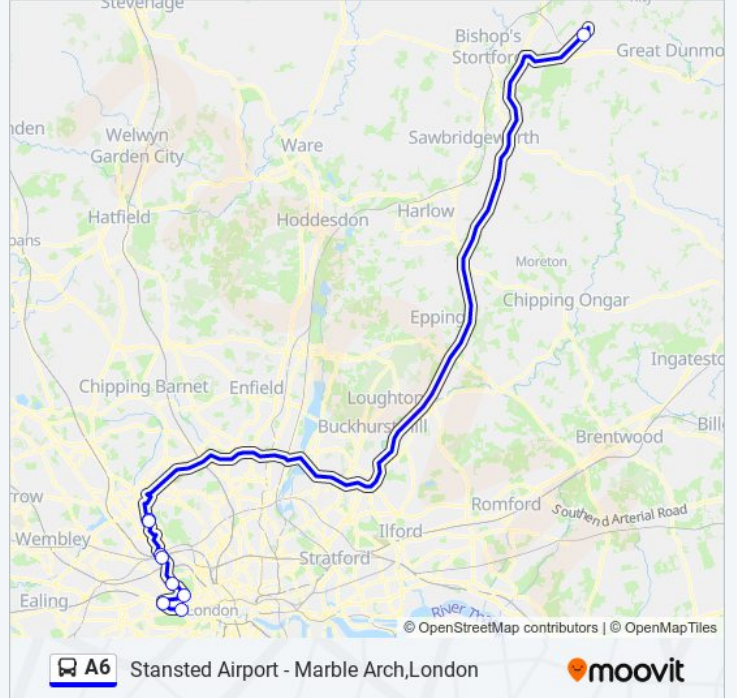

Direction: Marble Arch

8 stops

[VIEW LINE SCHEDULE](#)

- Coach Station, Stansted Airport
- Golders Green Station, Golders Green
- Finchley Road & Frognal Station, West Hampstead
- Finchley Road Station, Finchley Road
- Lord's Cricket Ground, Lisson Grove
- Baker Street Station, Baker Street
- Bishop's Bridge Paddington Station, Paddington
- Marble Arch Station Edgware Road, Marble Arch

A6 bus Time Schedule

Marble Arch Route Timetable:

Sunday	24 hours
Monday	24 hours
Tuesday	24 hours
Wednesday	24 hours
Thursday	24 hours
Friday	24 hours
Saturday	24 hours

A6 bus Info

Direction: Marble Arch

Stops: 8

Trip Duration: 113 min

Line Summary:

Direction: Stansted Airport

8 stops

[VIEW LINE SCHEDULE](#)

Bishop's Bridge Paddington Station, Paddington

Portman Street Selfridges, Marble Arch

A6 bus Info

Direction: Stansted Airport

Stops: 8

Trip Duration: 120 min

Line Summary:

A6 bus time schedules and route maps are available in an offline PDF at moovitapp.com. Use the [Moovit App](#) to see live bus times, train schedule or subway schedule, and step-by-step directions for all public transit in London.