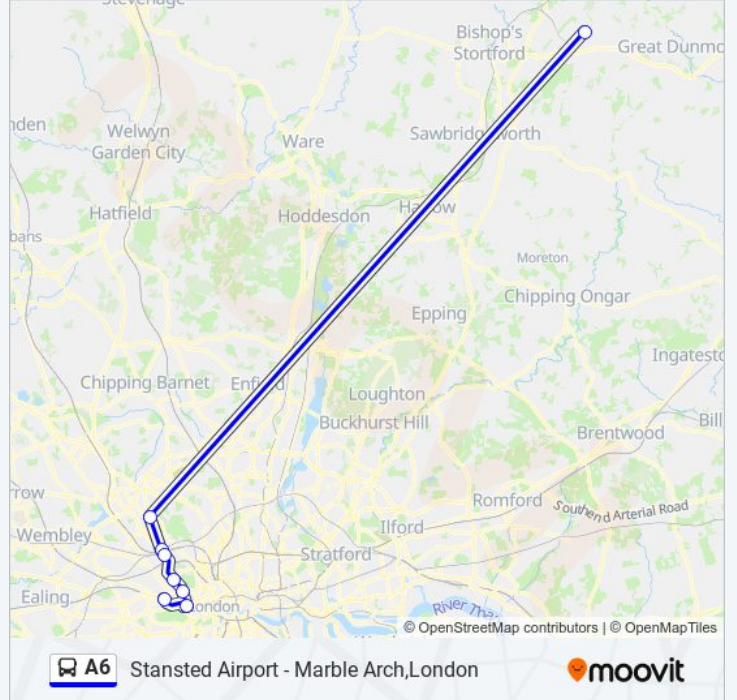

A6 bus Time Schedule

Marble Arch Route Timetable:

Sunday	24 hours
Monday	24 hours
Tuesday	24 hours
Wednesday	24 hours
Thursday	24 hours
Friday	24 hours
Saturday	24 hours

A6 bus Info

Direction: Marble Arch

Stops: 8

Trip Duration: 113 min

Line Summary:

Direction: Stansted Airport

8 stops

[VIEW LINE SCHEDULE](#)

Bishop's Bridge Paddington Station, Paddington

Portman Street Selfridges, Marble Arch

Coach Station, Stansted Airport

A6 bus Time Schedule

Stansted Airport Route Timetable:

Sunday	24 hours
Monday	24 hours
Tuesday	24 hours
Wednesday	24 hours
Thursday	24 hours
Friday	24 hours
Saturday	24 hours

A6 bus Info

Direction: Stansted Airport

Stops: 8

Trip Duration: 120 min

Line Summary:

A6 bus time schedules and route maps are available in an offline PDF at moovitapp.com. Use the [Moovit App](#) to see live bus times, train schedule or subway schedule, and step-by-step directions for all public transit in London.