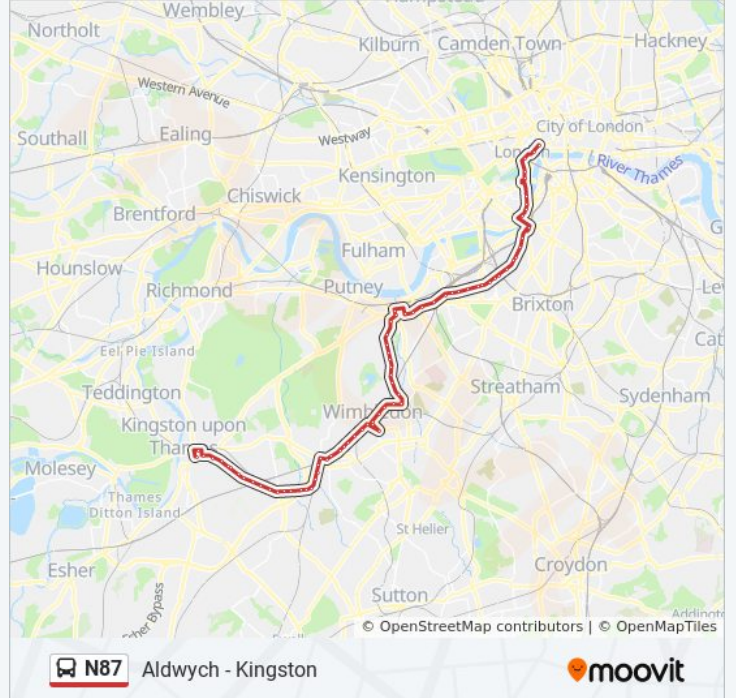

Direction: Aldwych
 77 stops
[VIEW LINE SCHEDULE](#)

N87 bus Time Schedule
 Aldwych Route Timetable:

Sunday	12:05 AM - 4:55 AM
Monday	12:06 AM - 11:50 PM
Tuesday	12:06 AM - 11:50 PM
Wednesday	12:06 AM - 11:50 PM
Thursday	12:06 AM - 11:50 PM
Friday	12:06 AM - 11:50 PM
Saturday	12:05 AM - 11:50 PM

N87 bus Info
Direction: Aldwych
Stops: 77
Trip Duration: 66 min
Line Summary:

- Fairfield Bus Station (D)
- Eden Street (E2)
- Cromwell Road Bus Station (RC)
- Tiffin School / London Road (B)
- Vicarage House (E)
- Cambridge Grove (A)
- Waters Road (B)
- Kingsmeadow (C)
- Archdale Place (D)
- California Road (E)
- Wellington Crescent (F)
- Elm Road / New Malden Baptist Church
- St Joseph's Church (E)
- New Malden / the Fountain (M)
- Walton Avenue (F)
- Queens Road (A)
- Shannon Corner / Rookwood Avenue (B)
- Shannon Corner / Burlington Road (C)
- Cavendish Avenue (D)
- West Barnes Level Crossing (E)
- Trafalgar Court (F)
- Farnham Gardens (G)

Durham Road (A)
Raynes Park Station (B)
Raynes Park Methodist Church (D)
Arterberry Road (E)
Lower Downs Road (E)
Albert Grove (E)
Darlaston Road (E)
Spencer Hill (W)
Francis Grove (N)
Wimbledon Bus Station (E)
Wimbledon Station (P)
Alexandra Road / Wimbledon (A)
Wimbledon Magistrates Court (N)
Strathearn Road (HE)
Avondale Road (HF)
Gap Road / Plough Lane (HG)
Pitt Crescent (HH)
Wimbledon Park / Arthur Road (H)
Stroud Road (J)
Penwith Road (K)
Lavenham Road (H)
Southfields Academy (J)
Standen Road (K)
The Park Tavern (L)
Broomhill Road (N)
Wandsworth / Southside (W)
Wandsworth Plain (G)
Wandsworth Town Hall (N)
East Hill / Alma Road (A)
Marcilly Road (B)
Plough Road (C)
Clapham Junction Station (D)
Lavender Hill Police Station (K)