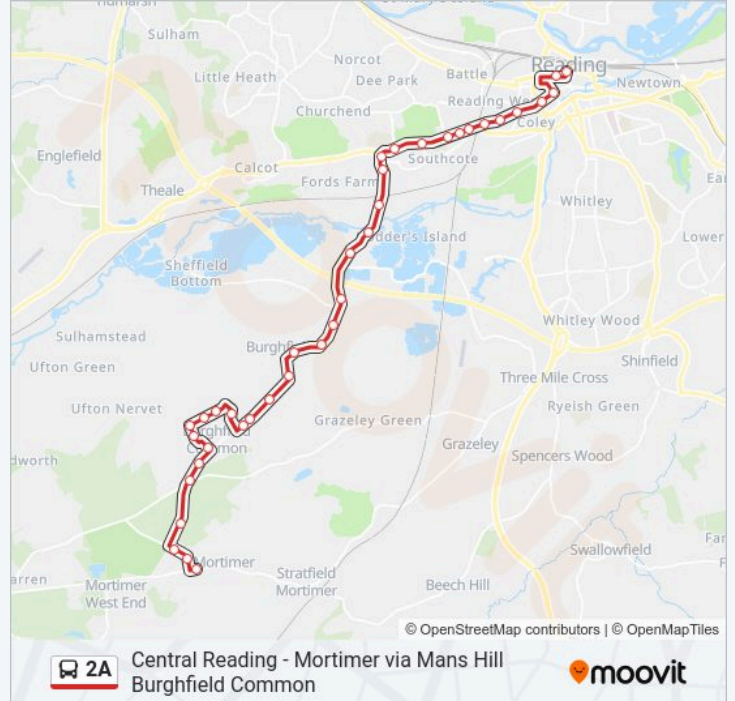

Hollybush Lane, Burghfield Common

Three Firs Way, Burghfield Common

Longmoor Lane, Mortimer

College Piece, Mortimer

Stephens Close, Mortimer

Glenapp Grange, Mortimer

Direction: Reading Town Centre

40 stops