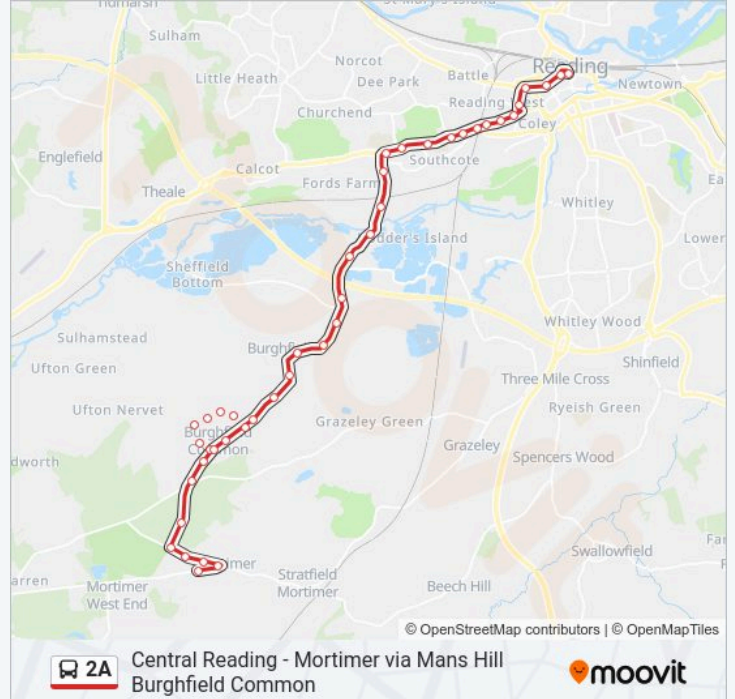

Hollybush Lane, Burghfield Common

Three Firs Way, Burghfield Common

Longmoor Lane, Mortimer

College Piece, Mortimer

Stephens Close, Mortimer

Glenapp Grange, Mortimer

Direction: Reading Town Centre

40 stops

Dwyer Road, Southcote

Burghfield Road, Horncastle

Honey End Lane, Prospect Park

Circuit Lane, Southcote

Liebenrood Road, Prospect Park

Parkside Road, Prospect Park

Southcote Road, Southcote

Berkeley Avenue, Southcote

Downshire Square, Castle Hill - Bath Road

Lima Court, Castle Hill - Bath Road

Russell Street, Castle Hill - Bath Road

Waylen Street, Reading West

Cheapside, Reading Town Centre

Station Road, Reading Town Centre

Blagrove Street, Reading Town Centre

2A bus time schedules and route maps are available in an offline PDF at moovitapp.com. Use the Moovit App to see live bus times, train schedule or subway schedule, and step-by-step directions for all public transit in London.