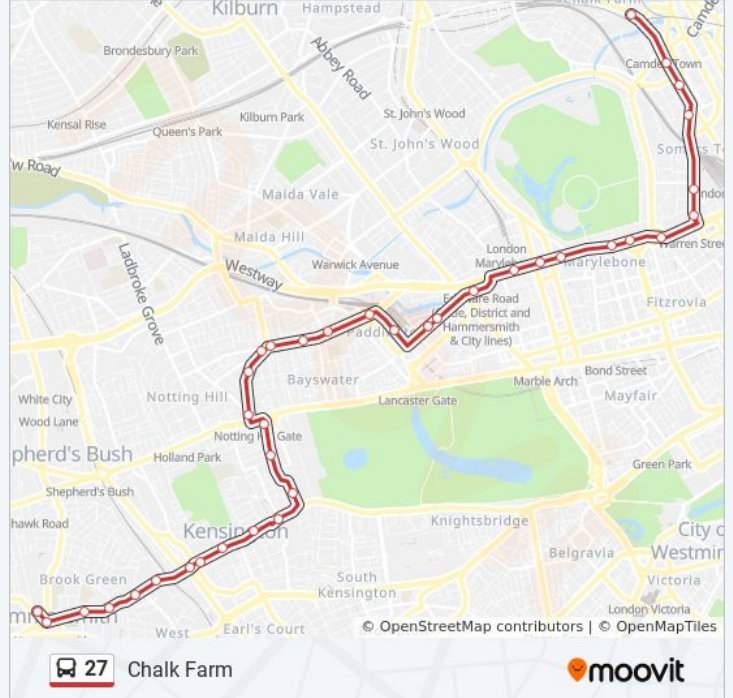

### 27 bus Info

**Direction:** Chalk Farm

**Stops:** 35

**Trip Duration:** 56 min

**Line Summary:**

- Edgware Road Station (ET)
- Old Marylebone Town Hall
- Old Marylebone Town Hall (W)
- Baker Street Station (D)
- Harley Street (M)
- Regent's Park Station (A)
- Great Portland St Stn / Euston Rd (H)
- Hampstead Road / Drummond Street (T)
- Robert Street (J)
- Mornington Crescent Station (A)
- Camden High Street (J)
- Camden Town Station (X)
- Hartland Road / Camden Market (CQ)

**Direction: Hammersmith Grove**

45 stops

[VIEW LINE SCHEDULE](#)

- Chalk Farm Road / Morrisons (CE)
- Hawley Road (M)
- Camden Gardens (D)
- Camden Town Station (S)
- Pratt Street (V)
- Mornington Crescent Station (D)
- Silverdale (W)
- William Road (K)
- Euston Road (U)
- Warren Street Stn / Tottenham Court Rd (V)
- Great Portland Street Station (G)
- Regent's Park Station (B)
- Harley Street (L)
- Baker Street Station (E)
- Gloucester Place (Z)
- Marylebone (P)

**27 bus Info**

**Direction:** Hammersmith Grove

**Stops:** 45

**Trip Duration:** 68 min

**Line Summary:**

Edgware Road (EQ)

Sussex Gardens (ES)

St Mary's Hospital (G)