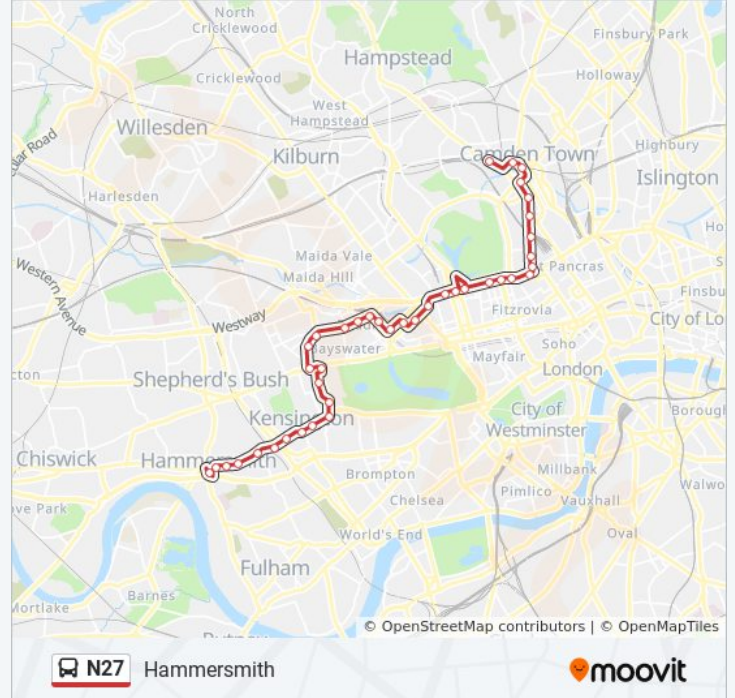

St Mary's Hospital (G)

Paddington Station (F)

Paddington Stn / Eastbourne Terrace (D)

Westbourne Terrace (R)

Gloucester Terrace (RQ)

Queensway (H)

Pembridge Villas (PW)

Chepstow Crescent (PX)

Notting Hill Gate Station (C)

Palace Gardens Terr / Notting Hill Gte (K)

Sheffield Terrace (P)

York House Place / Kensington High St (K)

High Street Kensington Station (F)

Phillimore Gardens (T)

The Design Museum (X)

Warwick Gardens (Z)

Kensington Olympia Station (C)

North End Road (E)

Brook Green (F)

Latymer Court (X)

Hammersmith Broadway (Z4)

Hammersmith Bus Station (E)

N27 bus time schedules and route maps are available in an offline PDF at moovitapp.com. Use the [Moovit App](#) to see live bus times, train schedule or subway schedule, and step-by-step directions for all public transit in London.

[About Moovit](#) • [MaaS Solutions](#) • [Supported Countries](#) • [Mooviter Community](#)

© 2024 Moovit - All Rights Reserved

Check Live Arrival Times