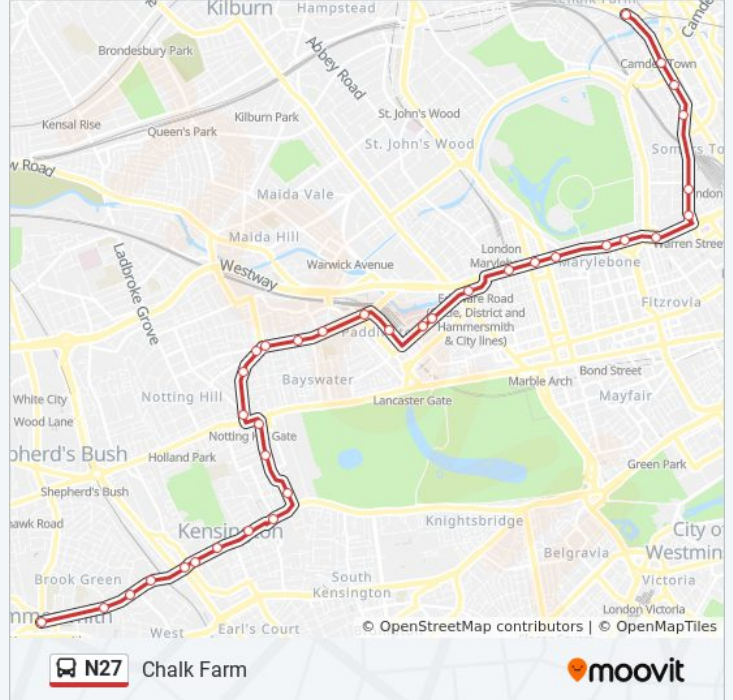

N27 bus Info

Direction: Chalk Farm

Stops: 32

Trip Duration: 33 min

Line Summary:

Baker Street Station (D)

Harley Street (M)

Regent's Park Station (A)

Great Portland St Stn / Euston Rd (H)

Hampstead Road / Drummond Street (T)

Robert Street (J)

Mornington Crescent Station (A)

Camden High Street (J)

Camden Town Station (X)

Hartland Road / Camden Market (CQ)

Direction: Hammersmith

40 stops

[VIEW LINE SCHEDULE](#)

Chalk Farm Road / Morrisons (CE)

Hawley Road (M)

Camden Gardens (D)

Camden Town Station (S)

Pratt Street (V)

Mornington Crescent Station (D)

Silverdale (W)

William Road (K)

Euston Road (U)

Warren Street Stn / Tottenham Court Rd (V)

Great Portland Street Station (G)

Regent's Park Station (B)

Harley Street (L)