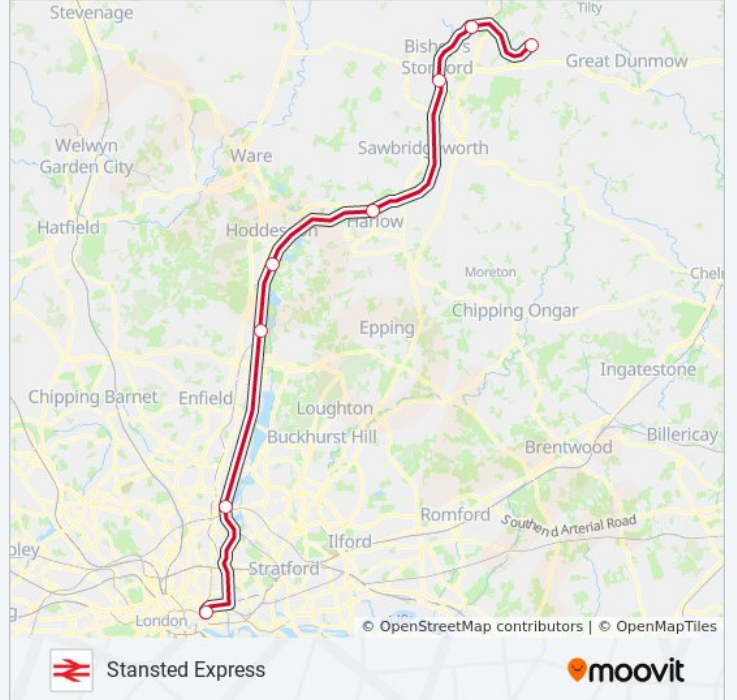

Use the Moovit App to find the closest STANSTED EXPRESS train station near you and find out when is the next STANSTED EXPRESS train arriving.

Direction: London Liverpool Street

7 stops

[VIEW LINE SCHEDULE](#)

Stansted Airport

Bishops Stortford

Harlow Town

Broxbourne

Cheshunt

Tottenham Hale

Liverpool Street

STANSTED EXPRESS train Time Schedule

STANSTED EXPRESS train Info**Direction:** London Liverpool Street**Stops:** 7**Trip Duration:** 51 min**Line Summary:**

Direction: Stansted Airport

8 stops

[VIEW LINE SCHEDULE](#)

Liverpool Street

Tottenham Hale

Direction: Stansted Airport

Stops: 8

Trip Duration: 50 min

Line Summary:

STANSTED EXPRESS train time schedules and route maps are available in an offline PDF at moovitapp.com. Use the [Moovit App](#) to see live bus times, train schedule or subway schedule, and step-by-step directions for all public transit in London.