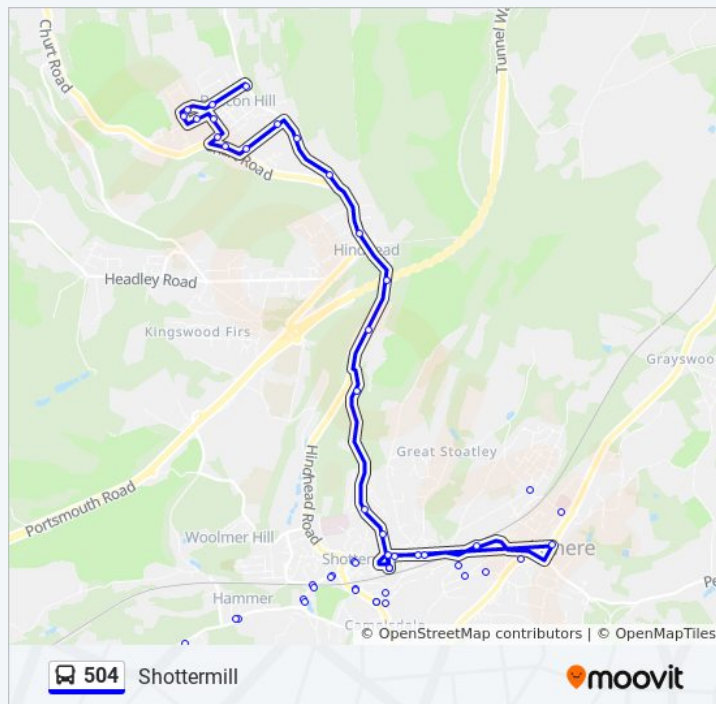

Sickle Road, Shottermill

Dale View, Shottermill

Sun Brow, Shottermill

Sturt Road, Shottermill

Junction Place, Shottermill

Tesco, Shottermill

Lion Green, Shottermill

Wey Hill, Haslemere

504 bus Info

Direction: Shottermill

Stops: 50

Trip Duration: 29 min

Line Summary:

Haslemere Railway Station, Haslemere

Longdene Road, Haslemere

Courts Hill Road Flats, Haslemere