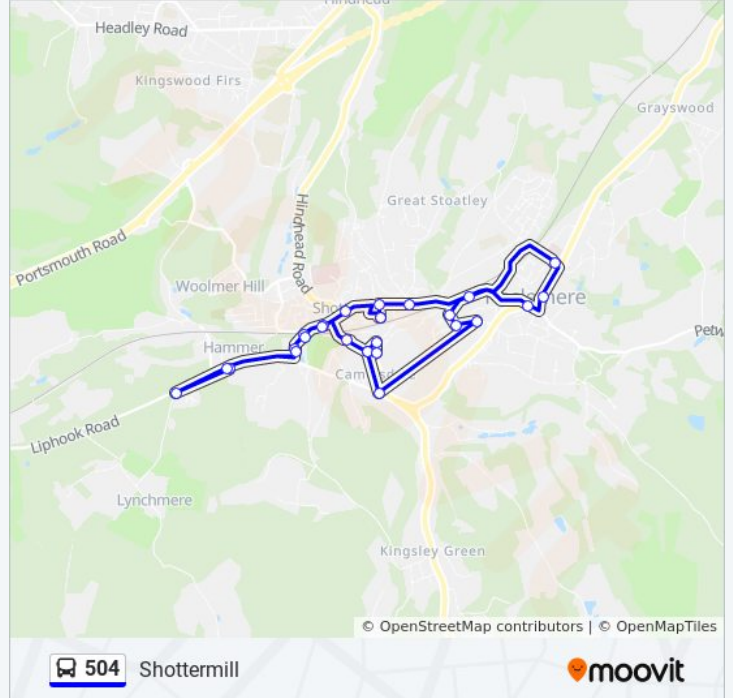

504 bus Info

Direction: Shottermill

Stops: 27

Trip Duration: 23 min

Line Summary:

Shottermill Pond, Hammer

Heath Road, Hammer

Hammer Hill Estate, Hammer

Heath Road, Hammer

Shottermill Pond, Hammer

Shottermill Road, Shottermill

Lucas Field, Shottermill

Junction Place, Shottermill

Tesco, Shottermill

504 bus time schedules and route maps are available in an offline PDF at moovitapp.com. Use the [Moovit App](#) to see live bus times, train schedule or subway schedule, and step-by-step directions for all public transit in London.