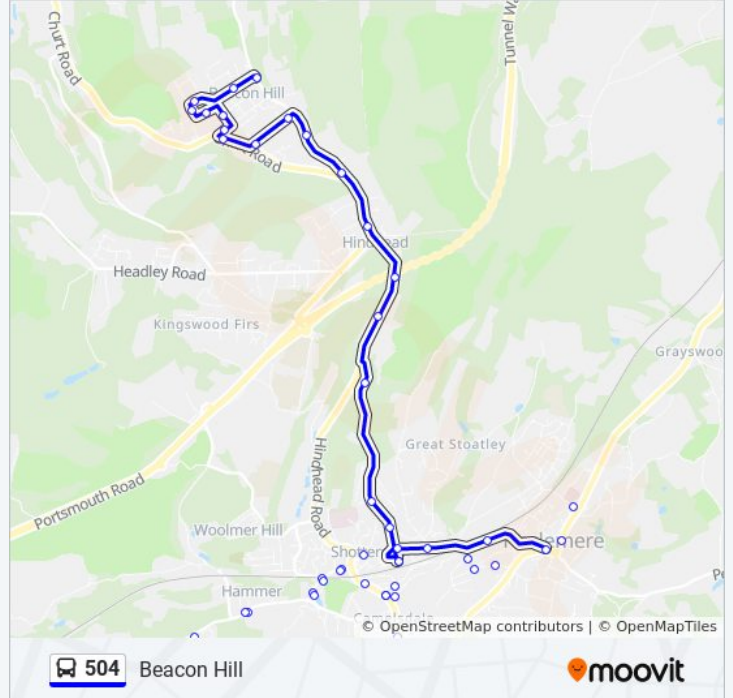

Churt Road, Beacon Hill

Manorhead Nursing Home, Beacon Hill

Downview Close, Beacon Hill

Beacon Hill Court, Beacon Hill

Parsons Lane, Beacon Hill

Beacon Hill Community School, Beacon Hill

Hill Road, Beacon Hill

Grove Road, Beacon Hill

Linkside West, Beacon Hill

Linkside South, Beacon Hill

Clovelly Park, Beacon Hill

Clovelly Road, Beacon Hill

Direction: Shottermill

50 stops

[VIEW LINE SCHEDULE](#)

504 bus Info

Direction: Shottermill

Stops: 27

Trip Duration: 23 min

Line Summary:

Shottermill Pond, Hammer

Heath Road, Hammer

Hammer Hill Estate, Hammer