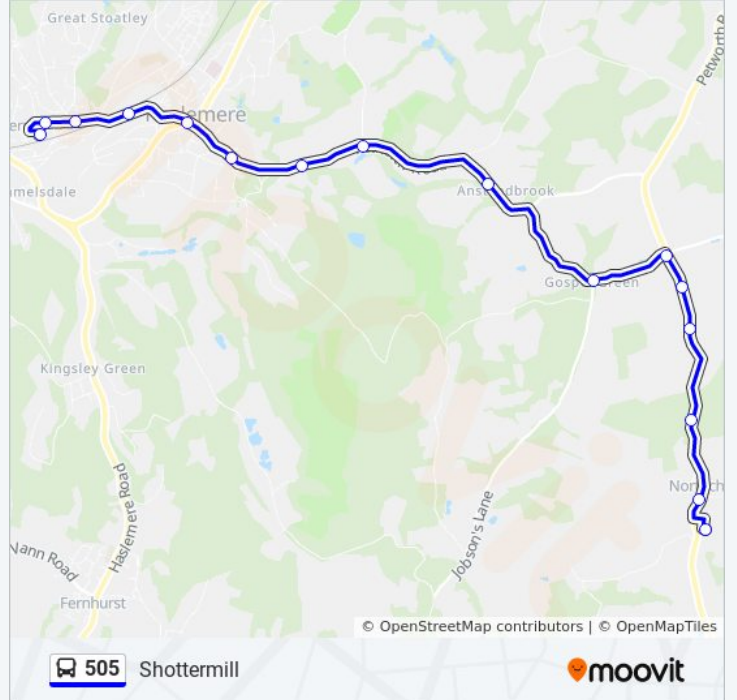

## 505 bus Info

**Direction:** Northchapel

**Stops:** 16

**Trip Duration:** 20 min

**Line Summary:**

### Direction: Shottermill

16 stops

[VIEW LINE SCHEDULE](#)

- Luffs Meadow, Northchapel
- Half Moon, Northchapel
- Copygrove Copse, Northchapel
- Fisherstreet Farm, Fisherstreet
- Elm Tree Cottages, Fisherstreet
- Crossroads, Fisherstreet
- The Creamery, Gospel Green
- Petworth Road, Ansteadbrook
- Holdfast Lane, Haslemere
- Almshouse Common, Haslemere
- Haste Hill, Haslemere
- Town Hall, Haslemere
- Haslemere Railway Station, Haslemere
- Wey Hill, Haslemere
- Lion Green, Shottermill
- Tesco, Shottermill

### 505 bus Info

**Direction:** Shottermill

**Stops:** 16

**Trip Duration:** 18 min

**Line Summary:**

505 bus time schedules and route maps are available in an offline PDF at [moovitapp.com](https://moovitapp.com). Use the [Moovit App](#) to see live bus times, train schedule or subway schedule, and step-by-step directions for all public transit in London.