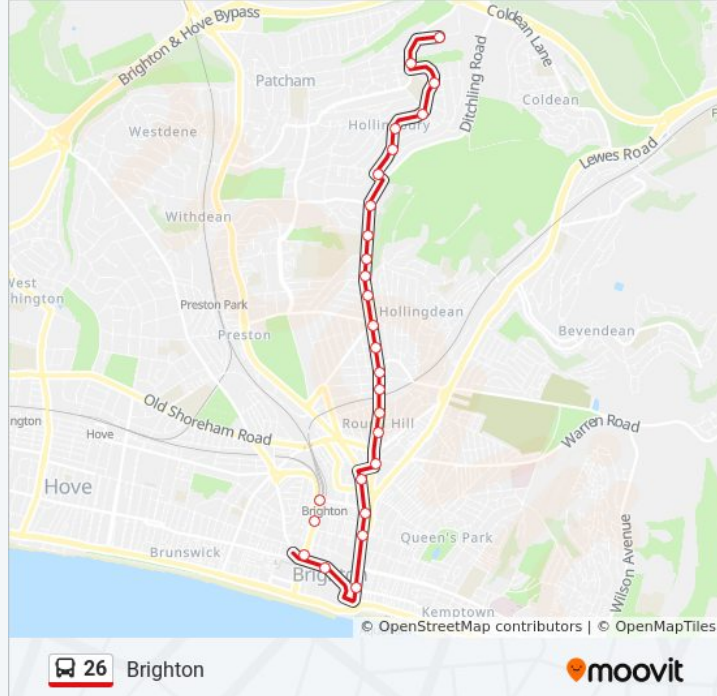

Direction: Brighton

27 stops

[VIEW LINE SCHEDULE](#)

- Asda Crowhurst Road, Hollingbury
- Carden Hill, Hollingbury
- Cuckmere Way, Hollingbury
- County Oak Avenue South, Hollingbury
- Lyminster Avenue North, Hollingbury
- Rotherfield Crescent, Hollingbury
- Woodbourne Garage, Hollingbury
- Surrenden Road East End, Brighton
- Friar Road, Brighton
- Varndean High School, Brighton
- Osborne Road, Brighton
- St Matthias Church, Brighton
- Fiveways, Brighton
- Semley Road, Brighton
- Rugby Road East, Brighton
- Springfield Road East, Brighton
- Prince's Crescent, Brighton
- Bromley Road, Brighton
- Open Market, Brighton
- London Road Shops, Brighton
- St Peter's Church, Brighton
- North Road East, Brighton

26 bus Info

Direction: Brighton

Stops: 27

Trip Duration: 26 min

Line Summary:

Old Steine, Brighton
 North Street, Brighton
 Clock Tower, Brighton
 North Road, Brighton
 Brighton Station, Brighton

Direction: Hollingbury

25 stops

[VIEW LINE SCHEDULE](#)

Churchill Square, Brighton
 Portland Street, Brighton
 Old Steine, Brighton
 St Peter's Church, Brighton
 London Road Shops, Brighton
 Open Market, Brighton
 Bromley Road, Brighton
 Prince's Crescent, Brighton
 Springfield Road East, Brighton
 Rugby Road East, Brighton
 Semley Road, Brighton
 Fiveways, Brighton
 St Matthias Church, Brighton
 Osborne Road, Brighton
 Varndean High School, Brighton
 Friar Road, Brighton
 Surrenden Road East End, Brighton
 Woodbourne Garage, Hollingbury

26 bus Info

Direction: Hollingbury

Stops: 25

Trip Duration: 28 min

Line Summary:

Rotherfield Crescent, Hollingbury

Lyminster Avenue North, Hollingbury

County Oak Avenue South, Hollingbury