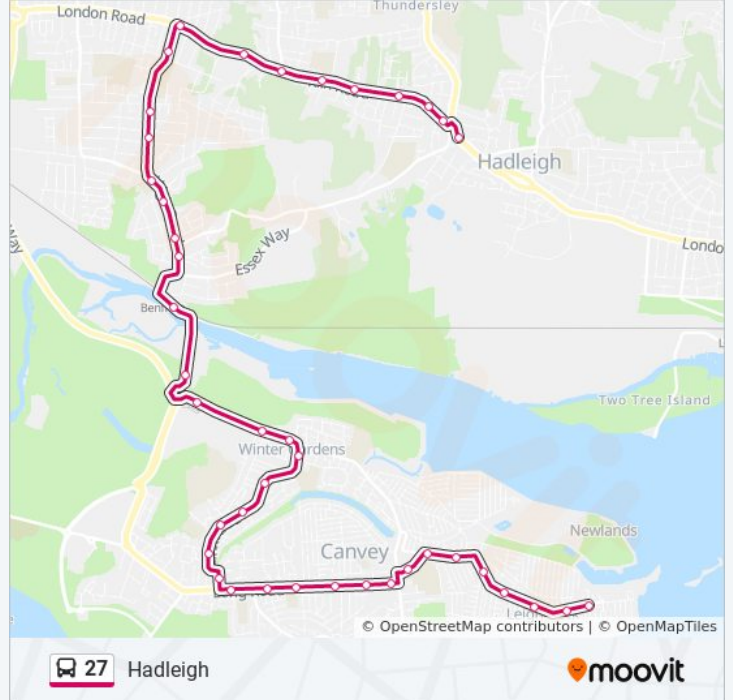

Kenneth Road, South Benfleet

Usp College, South Benfleet

Warren Chase, South Benfleet

Shipwrights Drive North, South Benfleet

Cranbrook Avenue, South Benfleet

Victoria House Corner, Hadleigh

Bus Depot, Hadleigh

**Direction: South Benfleet**

25 stops

[VIEW LINE SCHEDULE](#)

Leigh Beck, Canvey

Transport Museum, Canvey

Corsel Rd, Canvey

Lappmark Road, Canvey

**27 bus Time Schedule**