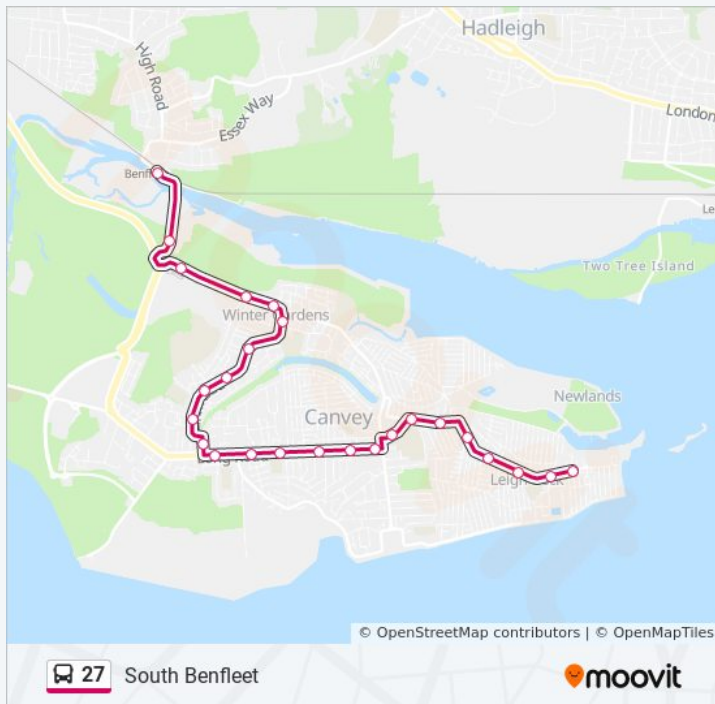

Sports Centre, Canvey

Waterside Farm, Canvey

Railway Station, South Benfleet

Saturday

05:55

### 27 bus Info

**Direction:** South Benfleet

**Stops:** 25

**Trip Duration:** 18 min

**Line Summary:**

### Direction: Southend-On-Sea

67 stops

[VIEW LINE SCHEDULE](#)

Leigh Beck, Canvey

Transport Museum, Canvey

Corsel Rd, Canvey

Lappmark Road, Canvey

Maurice Road, Canvey

Shipwrights Drive North, South Benfleet

Cranbrook Avenue, South Benfleet

Victoria House Corner, Hadleigh

Bus Depot, Hadleigh

**Direction:** Southend-On-Sea

**Stops:** 67

**Trip Duration:** 63 min

**Line Summary:**