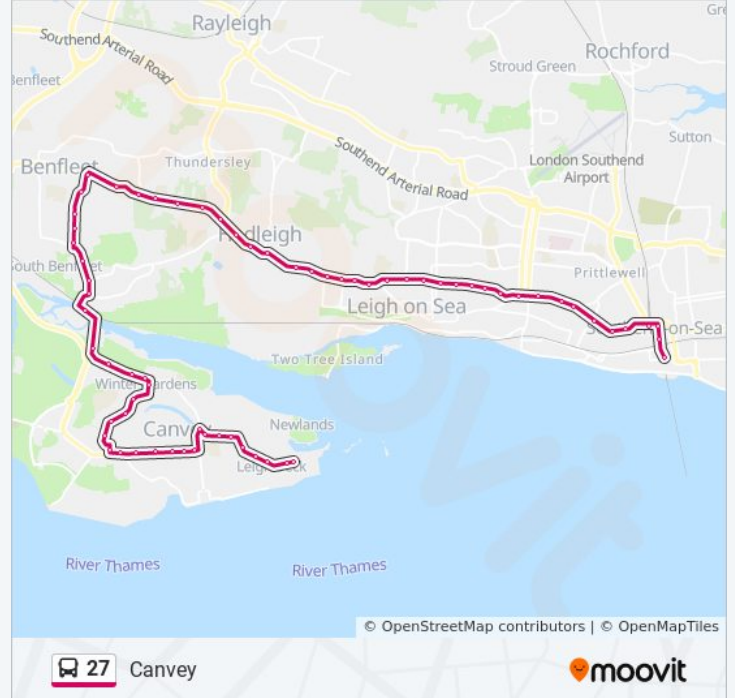

Budna Road, Canvey

Armadale, Canvey

Dinant Avenue, Canvey

Second Avenue, Canvey

Pine Close, Canvey

Hawkesbury Road, Canvey

Southwick Road, Canvey

Jones Corner, Canvey

Fairlop Avenue, Canvey

Convent Road, Canvey

Haystack Corner, Canvey

Oyster Fleet, Canvey

Market, Canvey

May Avenue, Canvey

Normans Road, Canvey

Maurice Road, Canvey

Baardwyck Avenue, Canvey

Corsel Rd, Canvey

Transport Museum, Canvey

Leigh Beck, Canvey

### Direction: Hadleigh

28 stops

[VIEW LINE SCHEDULE](#)

Travel Centre, Southend-On-Sea

Whitegate Road, Southend-On-Sea

Chichester Road, Southend-On-Sea

Victoria Station Interchange, Southend-On-Sea

Park Tavern, Southend-On-Sea