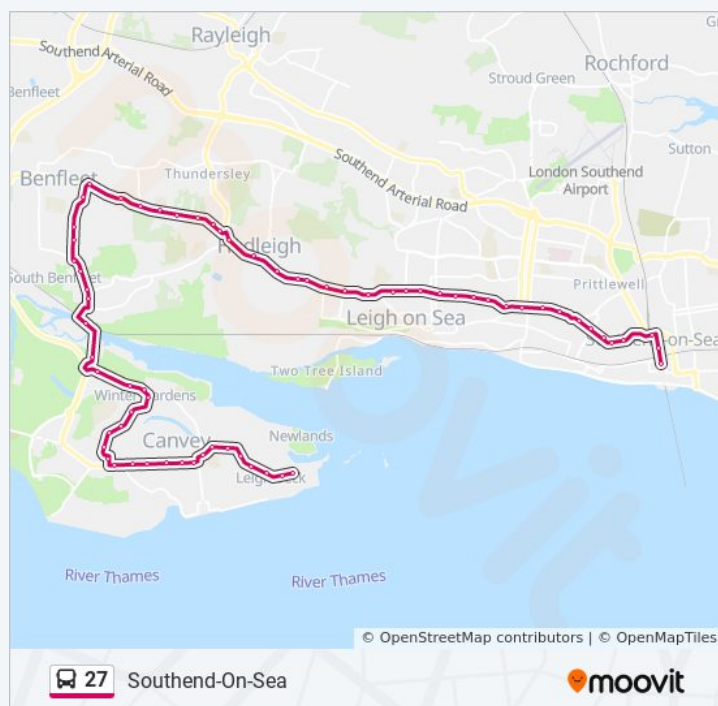

Shipwrights Drive North, South Benfleet

Cranbrook Avenue, South Benfleet

Victoria House Corner, Hadleigh

Bus Depot, Hadleigh

**Direction:** Southend-On-Sea

**Stops:** 67

**Trip Duration:** 63 min

**Line Summary:**