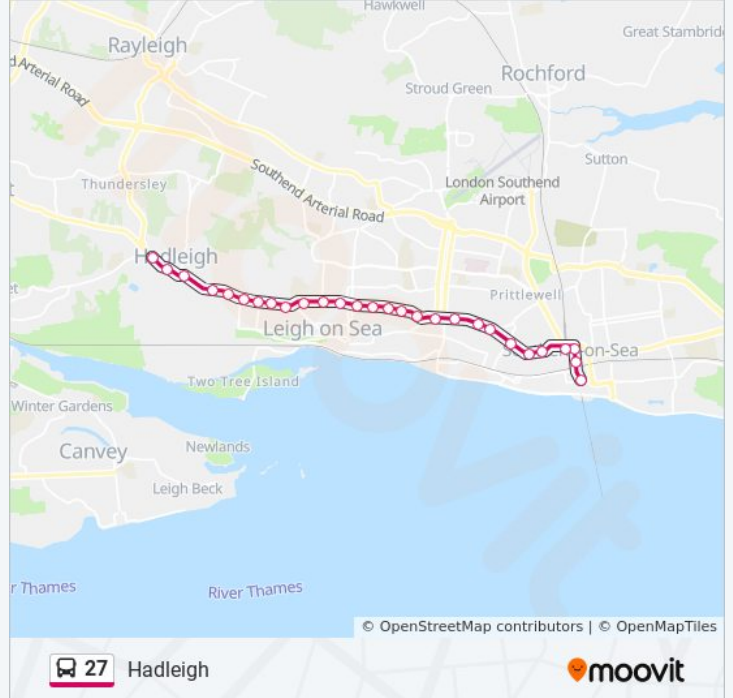

### 27 bus Info

**Direction:** Hadleigh

**Stops:** 28

**Trip Duration:** 32 min

**Line Summary:**

Leigh Elms, Leigh-On-Sea

Kingswood Chase, Leigh-On-Sea

West Leigh Schools, Leigh-On-Sea

Homestead Way, Hadleigh

The Memorial, Hadleigh

### Direction: Hadleigh

41 stops

[VIEW LINE SCHEDULE](#)

Leigh Beck, Canvey

Transport Museum, Canvey

Corsel Rd, Canvey

Lappmark Road, Canvey

Maurice Road, Canvey