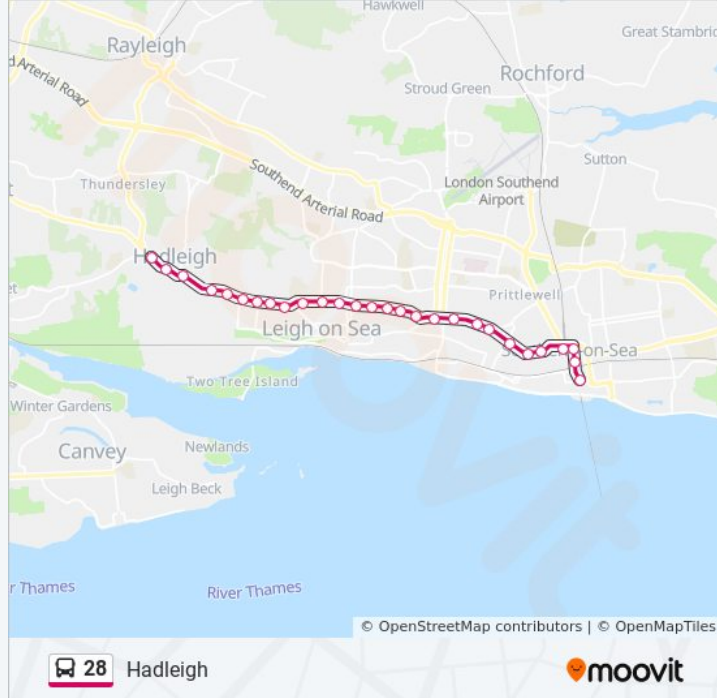

28 bus Info

Direction: Hadleigh

Stops: 28

Trip Duration: 27 min

Line Summary:

Burnham Road, Leigh-On-Sea

Canvey Road, Leigh-On-Sea

Medway Crescent, Leigh-On-Sea

Thames Drive, Leigh-On-Sea

Tattersall Gardens, Leigh-On-Sea

Woodfield Road, Hadleigh

Broughton Road, Hadleigh

Church, Hadleigh

Homestead Way, Hadleigh

The Memorial, Hadleigh

Direction: Pitsea

18 stops

[VIEW LINE SCHEDULE](#)

The Memorial, Hadleigh

Victoria House Corner, Hadleigh

Shipwrights Drive North, South Benfleet

Warren Chase, South Benfleet

Usp College, South Benfleet

Kenneth Road, South Benfleet