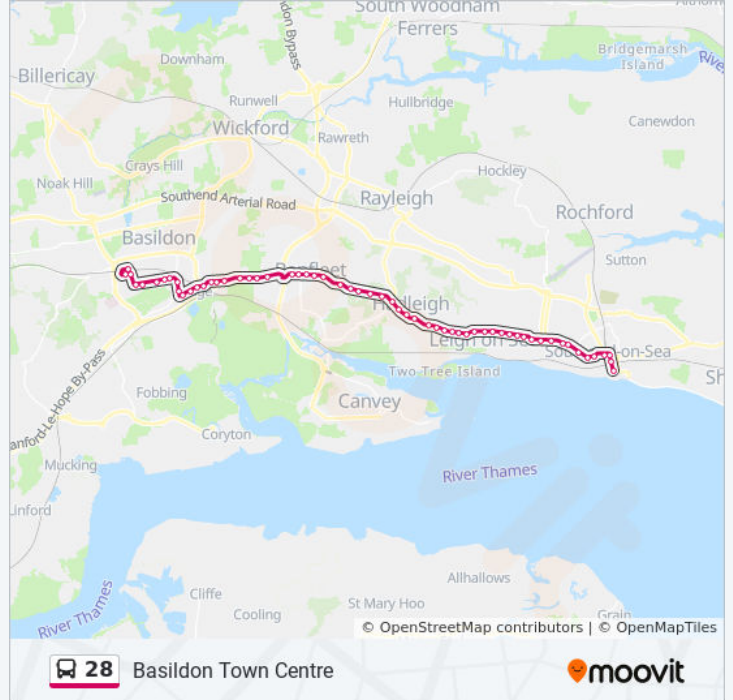

18 stops

[VIEW LINE SCHEDULE](#)

The Memorial, Hadleigh

Victoria House Corner, Hadleigh

Shipwrights Drive North, South Benfleet

Warren Chase, South Benfleet

Usp College, South Benfleet

Kenneth Road, South Benfleet

St Margaret's School, Bowers Gifford

Church Road, Bowers Gifford

Bowers Close, Pitsea

Bluehouse Farm, Pitsea

Broadway, Pitsea

28 bus Time Schedule

Pitsea Route Timetable:

Sunday	Not Operational
Monday	16:22
Tuesday	16:22
Wednesday	16:22
Thursday	16:22
Friday	16:22
Saturday	Not Operational

28 bus Info

Direction: Pitsea

Stops: 18

Trip Duration: 29 min

Line Summary:

Direction: Southend-On-Sea

61 stops

[VIEW LINE SCHEDULE](#)

28 bus Info

Direction: Southend-On-Sea

Stops: 61

Trip Duration: 69 min

Line Summary:

Bowers Close, Pitsea

Church Road, Bowers Gifford

St Margaret's School, Bowers Gifford