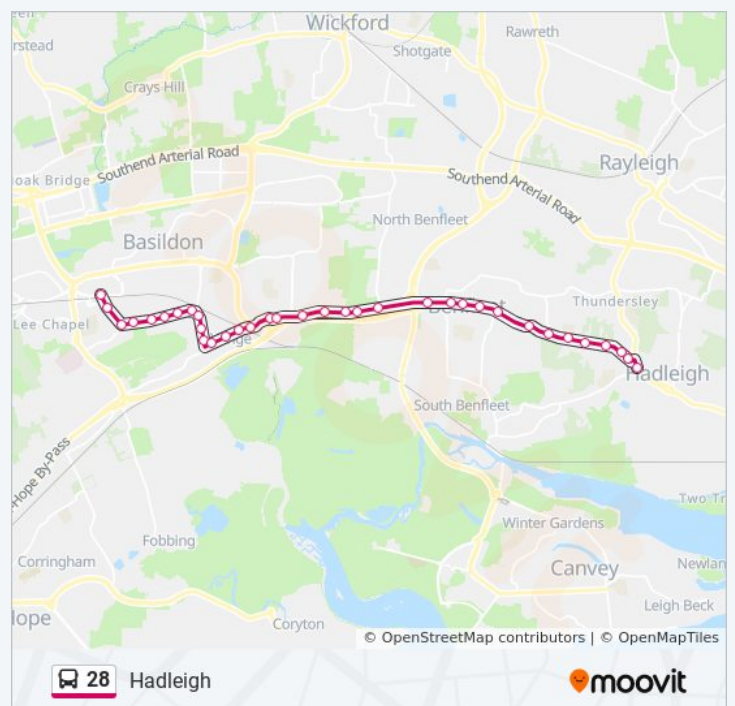

Bluehouse Farm, Pitsea

Bowers Close, Pitsea

Church Road, Bowers Gifford

St Margaret's School, Bowers Gifford

Pound Lane, Bowers Gifford

Bartley Road, South Benfleet

Tarpots Corner, South Benfleet

28 bus Time Schedule

Hadleigh Route Timetable:

Sunday	18:35
Monday	22:55 - 23:25
Tuesday	22:55 - 23:25
Wednesday	22:55 - 23:25
Thursday	22:55 - 23:25
Friday	22:55 - 23:25
Saturday	16:40 - 23:25

28 bus Info

Direction: Hadleigh

Stops: 35

Trip Duration: 32 min

Line Summary:

Southwold Crescent, South Benfleet

Waverley Road, South Benfleet

Kents Hill Road North, South Benfleet

Glen Road, South Benfleet

Kenneth Road, South Benfleet

Usp College, South Benfleet

Warren Chase, South Benfleet

Shipwrights Drive North, South Benfleet

Cranbrook Avenue, South Benfleet

Victoria House Corner, Hadleigh

Bus Depot, Hadleigh

Direction: Hadleigh

28 stops