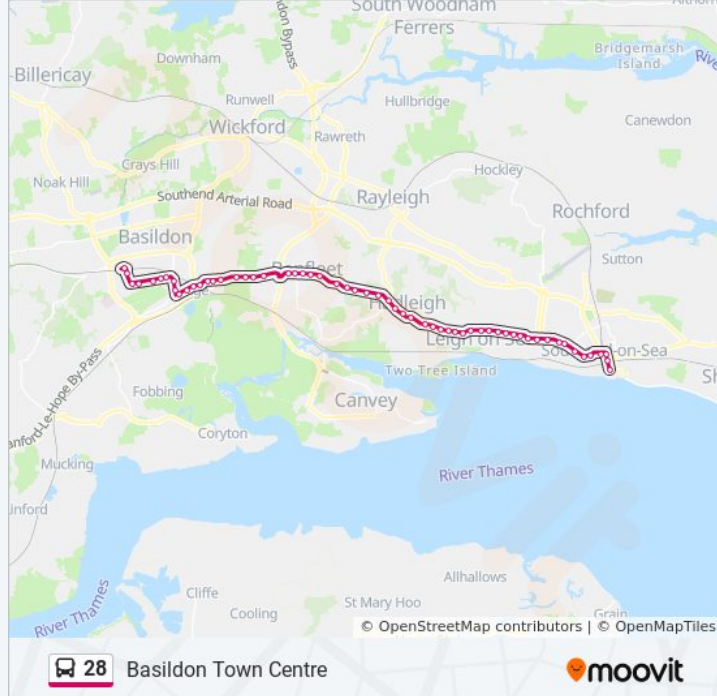

Chestnut Road, Vange

Chaseway, Vange

The Barge, Vange

South Crockerford, Vange

Bardfield, Vange

Health Centre, Basildon

Vange Hill Drive, Basildon

Cherry Tree School, Basildon

Kingswood Road, Basildon

Sparrows Herne, Basildon

Waldegrave, Basildon

Bus Station, Basildon Town Centre

Direction: Hadleigh

35 stops

[VIEW LINE SCHEDULE](#)

Bus Station, Basildon Town Centre

Waldegrave, Basildon

Sparrows Herne, Basildon

Kingswood Road, Basildon

Swan Mead, Basildon

Cherry Tree School, Basildon

Vange Hill Drive, Basildon

Health Centre, Basildon

Bardfield, Vange

Park Tavern, Southend-On-Sea

Victoria Station Interchange, Southend-On-Sea

Whitegate Road, Southend-On-Sea

Travel Centre, Southend-On-Sea

28 bus time schedules and route maps are available in an offline PDF at moovitapp.com. Use the [Moovit App](#) to see live bus times, train schedule or subway schedule, and step-by-step directions for all public transit in London.