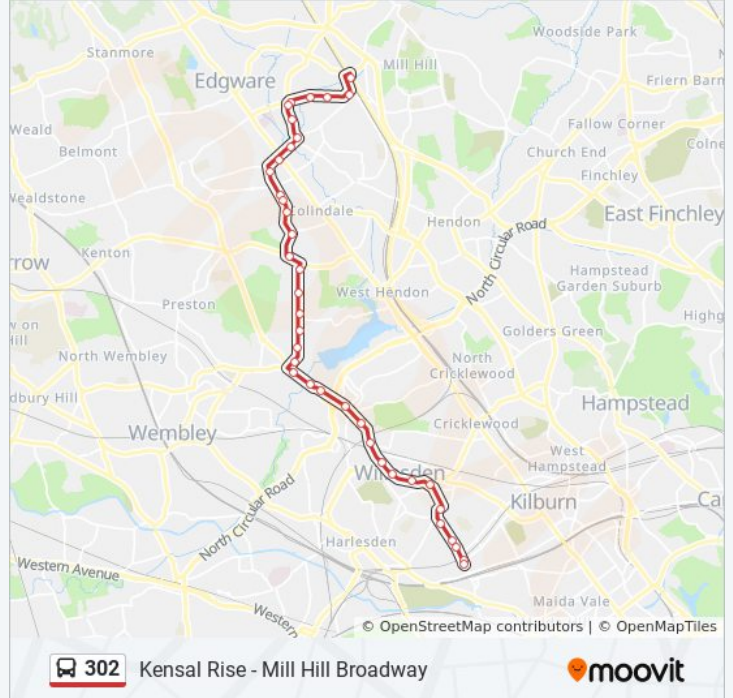

Direction: Kensal Rise

38 stops

[VIEW LINE SCHEDULE](#)

- Mill Hill Broadway Station (C)
- Lyndhurst Avenue (W)
- Grange Road (W)
- Edwin Road (X)
- Deans Lane (Y)
- Ruddock Close (M)
- Norwich Walk (Q)
- Park Croft (V)
- Burnt Oak Station (S)
- Oak Gardens (F)
- Holyrood Gardens (E)
- Fairway Avenue
- Kingsbury Health And Wellbeing (RA)
- Grove Park (RB)
- Fairfields Crescent (RC)
- Kingsbury Road / Roe Green (B)
- Kingsbury Green (K)
- Slough Lane (L)
- Queensbury Road (M)
- Lavender Avenue (BL)
- Deanscroft Avenue (BM)
- Tudor Gardens (BN)

302 bus Info

Direction: Kensal Rise

Stops: 38

Trip Duration: 47 min

Line Summary:

Blackbird Hill (BH)
 Quainton Street (BJ)
 Press Road (BK)
 Neasden Shopping Centre / Birse Crescent (FF)
 Mulgrave Road
 Burnley Road (DD)
 Chapter Road (DG)
 Willesden Bus Garage (WN)
 Villiers Road (S)
 Willesden Green Library (J)
 Hanover Road (C)
 All Souls Avenue (B)
 Okehampton Road (KC)
 Whitmore Gardens (KG)
 Kensal Rise Station (KH)
 Kensal Rise Station (KR)

Direction: Mill Hill Broadway

37 stops

[VIEW LINE SCHEDULE](#)

Kensal Rise Station (KQ)
 Okehampton Road (KB)
 All Souls Avenue (E)
 Hanover Road (F)
 Willesden Green Library (L)
 Villiers Road (T)
 Strode Road (WZ)
 Meyrick Road (WL)
 Chapter Road (DK)
 Burnley Road (DE)
 Mulgrave Road
 Clifford Way (RR)
 Neasden Underpass (EE)

302 bus Info

Direction: Mill Hill Broadway

Stops: 37

Trip Duration: 48 min

Line Summary:

Aylesbury Street (BP)

Quainton Street (BQ)

Blackbird Hill (BR)