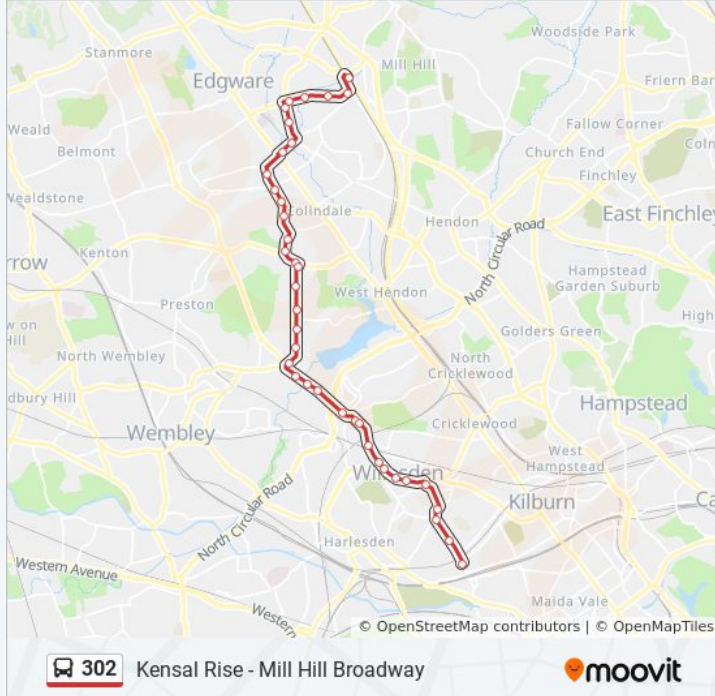

Direction: Kensal Rise

38 stops

[VIEW LINE SCHEDULE](#)

- Mill Hill Broadway Station (C)
- Lyndhurst Avenue (W)
- Grange Road (W)
- Edwin Road (X)
- Deans Lane (Y)
- Ruddock Close (M)
- Norwich Walk (Q)
- Park Croft (V)
- Burnt Oak Station (S)
- Oak Gardens (F)
- Holyrood Gardens (E)
- Fairway Avenue
- Kingsbury Health And Wellbeing (RA)
- Grove Park (RB)
- Fairfields Crescent (RC)
- Kingsbury Road / Roe Green (B)
- Kingsbury Green (K)
- Slough Lane (L)
- Queensbury Road (M)
- Lavender Avenue (BL)
- Deanscroft Avenue (BM)
- Tudor Gardens (BN)

Direction: Mill Hill Broadway

37 stops

[VIEW LINE SCHEDULE](#)

Kensal Rise Station (KQ)
 Okehampton Road (KB)
 All Souls Avenue (E)
 Hanover Road (F)
 Willesden Green Library (L)
 Villiers Road (T)
 Strode Road (WZ)
 Meyrick Road (WL)
 Chapter Road (DK)
 Burnley Road (DE)
 Mulgrave Road
 Clifford Way (RR)
 Neasden Underpass (EE)

Fairfields Crescent (RH)

Grove Park (RJ)

Kingsbury Health And Wellbeing

Carlisle Road (RK)

Holyrood Gardens (W)

Burnt Oak Station (N)

Boston Road (P)

Ruddock Close (N)

Deans Lane (T)

Edwin Road (U)

Goldbeaters Grove (V)

Lyndhurst Avenue (E)

Mill Hill Broadway Station (C)

302 bus time schedules and route maps are available in an offline PDF at moovitapp.com. Use the [Moovit App](#) to see live bus times, train schedule or subway schedule, and step-by-step directions for all public transit in London.