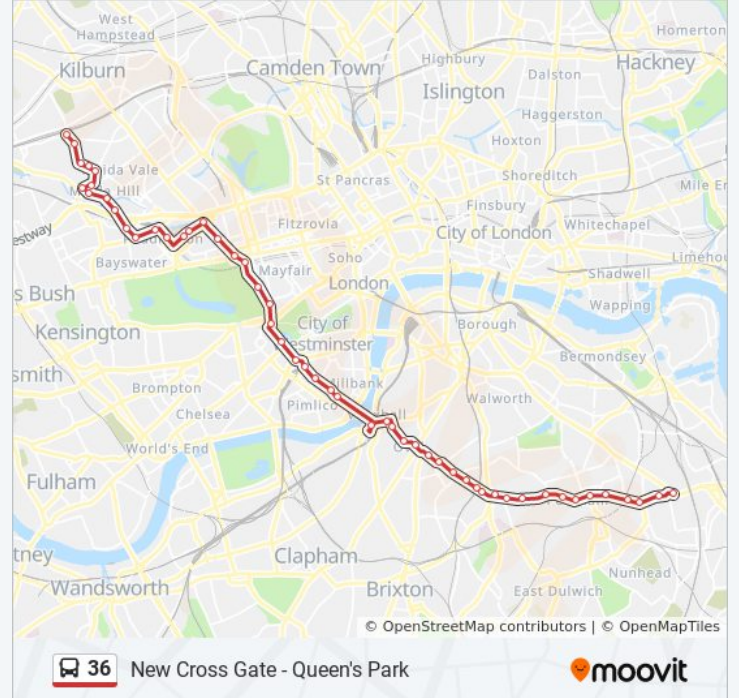

### 36 bus Info

**Direction:** New Cross Gate

**Stops:** 52

**Trip Duration:** 80 min

**Line Summary:**

Hyde Park Corner (F)

Wilton Street (S)

Victoria Station (F)

Pomeroy Street (QJ)

New Cross Fire Station (B)

New Cross Bus Garage (G)

**Direction: Queen's Park**

52 stops

**36 bus Time Schedule**

Queen's Park Route Timetable:

New Cross Bus Garage (K)  
Pomeroy Street (QA)  
Queen's Road Peckham Station (QB)  
Carlton Grove (QC)  
Clayton Road (J)  
Hanover Park (R)  
Harris Academy (S)  
Peckham Road / Southampton Way (T)  
Vestry Road (V)  
St Giles Church (U)  
Camberwell Church St / Camberwell Grn (L)  
Warner Road (J)  
Sacred Heart School (M)  
Wyndham Road (N)  
Vassall Road (P)  
St John's School (Q)  
John Ruskin Street (R)  
Kennington Park (F)  
Oval Station (D)  
Archbishop Tenison's School (B)  
Harleyford Road / Durham Street (W)  
Vauxhall Bus Station (A)  
Vauxhall Bridge / Millbank (X)  
Pimlico Station (A)  
Rochester Row (W)  
Neathouse Place (K)  
Victoria Station (H)  
Grosvenor Gardens (Q)  
Wilton Street (U)  
Hyde Park Corner (K)  
London Hilton Hotel (Y)  
Dorchester Hotel (T)

### 36 bus Info

**Direction:** Queen's Park

**Stops:** 52

**Trip Duration:** 75 min

**Line Summary:**

Marble Arch (W)

Marble Arch / Edgware Road (E)

Burwood Place (EK)