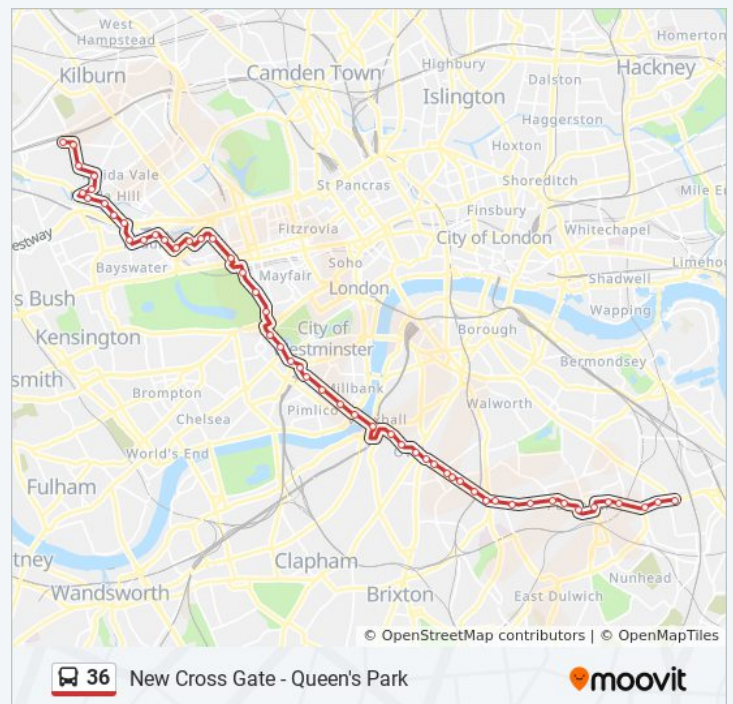

### 36 bus Info

**Direction:** New Cross Gate

**Stops:** 52

**Trip Duration:** 80 min

**Line Summary:**

Hyde Park Corner (F)

Wilton Street (S)

Victoria Station (F)

Pomeroy Street (QJ)

New Cross Fire Station (B)

New Cross Bus Garage (G)

**Direction: Queen's Park**

52 stops

**36 bus Time Schedule**

Queen's Park Route Timetable:

New Cross Bus Garage (K)  
Pomeroy Street (QA)  
Queen's Road Peckham Station (QB)  
Carlton Grove (QC)  
Clayton Road (J)  
Hanover Park (R)  
Harris Academy (S)  
Peckham Road / Southampton Way (T)  
Vestry Road (V)  
St Giles Church (U)  
Camberwell Church St / Camberwell Grn (L)  
Warner Road (J)  
Sacred Heart School (M)  
Wyndham Road (N)  
Vassall Road (P)  
St John's School (Q)  
John Ruskin Street (R)  
Kennington Park (F)  
Oval Station (D)  
Archbishop Tenison's School (B)  
Harleyford Road / Durham Street (W)  
Vauxhall Bus Station (A)  
Vauxhall Bridge / Millbank (X)  
Pimlico Station (A)  
Rochester Row (W)  
Neathouse Place (K)  
Victoria Station (H)  
Grosvenor Gardens (Q)  
Wilton Street (U)  
Hyde Park Corner (K)  
London Hilton Hotel (Y)  
Dorchester Hotel (T)

### 36 bus Info

**Direction:** Queen's Park

**Stops:** 52

**Trip Duration:** 75 min

**Line Summary:**

Marble Arch (W)

Marble Arch / Edgware Road (E)

Burwood Place (EK)