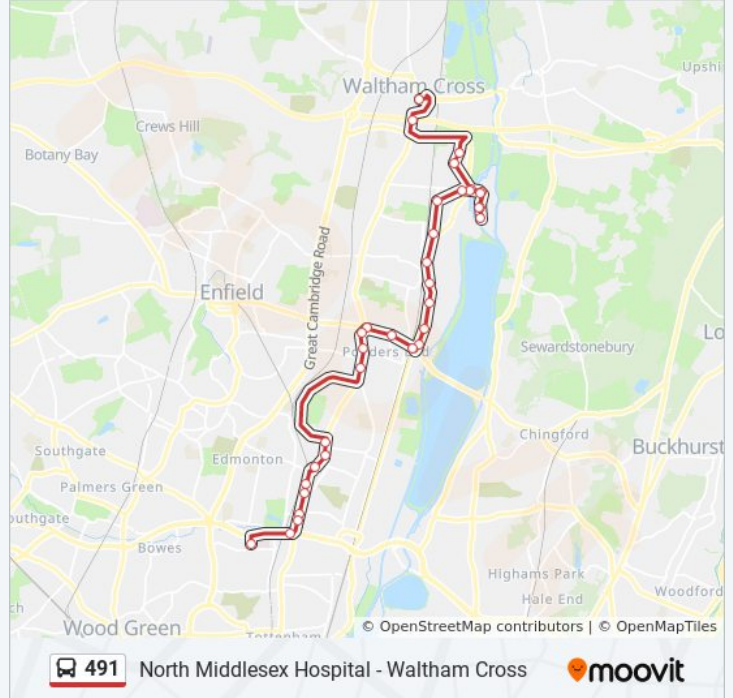

Use the Moovit App to find the closest 491 bus station near you and find out when is the next 491 bus arriving.

**Direction: North Middlesex Hospital**

35 stops

[VIEW LINE SCHEDULE](#)

- Bus Station (B)
- Arlington Crescent (H)
- Innova Park (S)
- Solar Way (E)
- Causeway Bridge River Lee
- Gunner Drive
- Canal Side Walk
- Enfield Island Village
- Canal Side Walk
- Gunner Drive
- Causeway Bridge River Lee
- Mollison Avenue
- Preston Gardens (S)
- Bilton Way / Mollison Avenue (S)
- Millmarsh Lane (P)
- Green Street / Brimsdown Station (Q)
- Jeffreys Road (R)
- Duck Lees Lane (PE)
- Lea Valley Road (PF)
- Ponders End (Pk)
- Scotland Green Rdnags Head Rd (PI)

**491 bus Info**

**Direction:** North Middlesex Hospital

**Stops:** 35

**Trip Duration:** 57 min

**Line Summary:**

Ponders End High Street (E)  
 Southbury Road Durants Road (J)  
 Ponders End Park (L)  
 Orchard Road  
 Bounces Road (LF)  
 Monmouth Road (LH)  
 Edmonton Green Bus Station (G)  
 Edmonton Police Station (J)  
 Shrubbery Road (K)  
 Brettenham Road (G)  
 Angel Corner (D)  
 Angel Corner / Silver Street Station (A)  
 Gloucester Road (V)  
 North Middlesex Hospital (S)

**Direction: Waltham Cross**

35 stops

[VIEW LINE SCHEDULE](#)

North Middlesex Hospital (S)  
 Angel Corner / Silver Street Station (B)  
 Angel Corner (H)  
 Brettenham Road (N)  
 Shrubbery Road (L)  
 Edmonton Police Station (M)  
 Edmonton Green Station (N)  
 Edmonton Green Bus Station (B)  
 Monmouth Road (P)  
 Bounces Road (LJ)  
 Nightingale Road (Lr)  
 Orchard Road  
 Ponders End Park (K)  
 Southbury Road Durants Road (H)  
 Royal British Legion (PM)