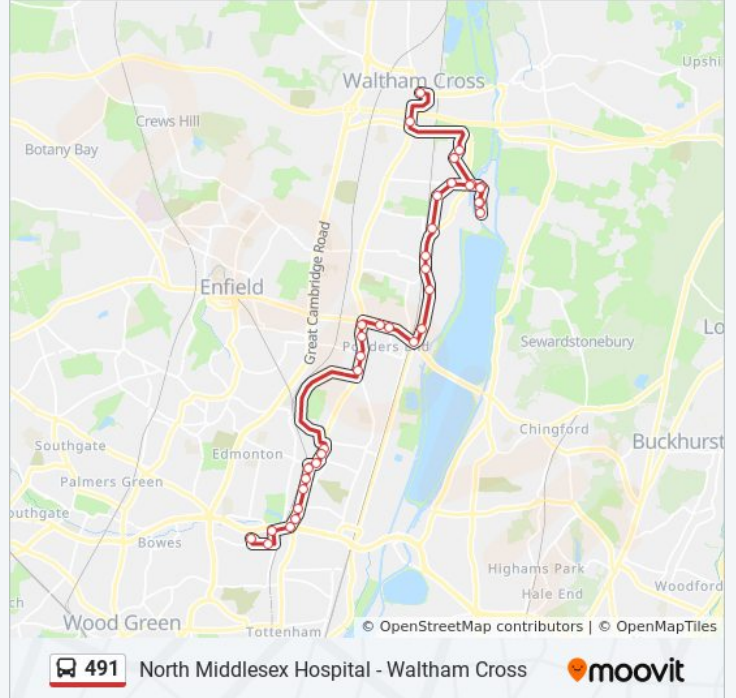

**Direction: Waltham Cross**

35 stops

[VIEW LINE SCHEDULE](#)

North Middlesex Hospital (S)  
 Angel Corner / Silver Street Station (B)  
 Angel Corner (H)  
 Brettenham Road (N)  
 Shrubbery Road (L)  
 Edmonton Police Station (M)  
 Edmonton Green Station (N)  
 Edmonton Green Bus Station (B)  
 Monmouth Road (P)  
 Bounces Road (LJ)  
 Nightingale Road (Lr)  
 Orchard Road  
 Ponders End Park (K)  
 Southbury Road Durants Road (H)  
 Royal British Legion (PM)

**491 bus Info**

**Direction:** Waltham Cross

**Stops:** 35

**Trip Duration:** 61 min

**Line Summary:**

Alexandra Road (PN)  
Mollison Avenue Ponders End (Ps)  
Duck Lees Lane (PD)  
Jeffreys Road (L)  
Green Street / Brimsdown Station (M)  
Millmarsh Lane (N)  
Bilton Way / Mollison Avenue (N)  
Preston Gardens (N)  
Mollison Avenue  
Causeway Bridge River Lee  
Gunner Drive  
Canal Side Walk  
Enfield Island Village  
Canal Side Walk  
Gunner Drive  
Causeway Bridge River Lee  
Solar Way (E)  
Innova Park (N)  
Bullsmoor Lanemollison Avenue (G)  
Bus Station