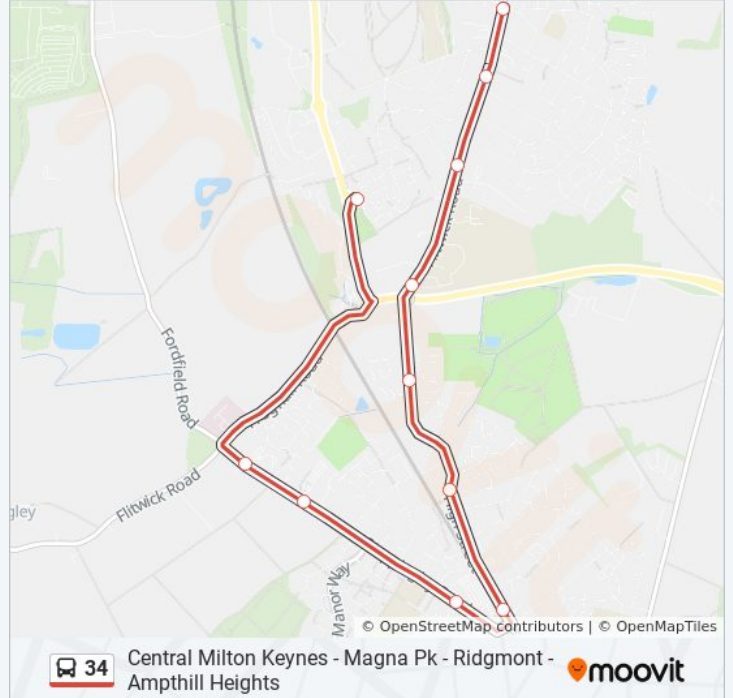

Use the Moovit App to find the closest 34 bus station near you and find out when is the next 34 bus arriving.

Direction: Ampthill

12 stops

[VIEW LINE SCHEDULE](#)

- Wagstaff Way, Ampthill
- Churchill Drive, Flitwick
- Leisure Centre, Flitwick
- Woodland Middle School, Flitwick
- Transport Interchange, Flitwick
- Post Office, Flitwick
- The Ridgeway, Flitwick
- Williams Way, Flitwick
- Redborne Upper School, Ampthill
- Grange Road, Ampthill
- Library, Ampthill
- Alameda Walk, Ampthill

Line Summary:

Direction: Ampthill

32 stops

[VIEW LINE SCHEDULE](#)

- The Point, Central Milton Keynes
- South Saxon Roundabout South, Oldbrook
- Jubilee Wood School, Fishermead
- Eaglestone Roundabout South, Eaglestone
- Golden Drive, Eaglestone
- Coffee Hall Roundabout North, Coffee Hall
- Milton Keynes Hospital, Eaglestone
- Leominster Gate, Monkston
- Brinklow Roundabout West, Brinklow
- Lasborough Road, Kingston
- Kingston Roundabout West, Kingston
- Fen Street, Magna Park
- Amazon, Magna Park
- Amazon Rear Entrance, Brogborough
- Amazon Distribution Centre, Brogborough
- Ridgmont Railway Station, Ridgmont
- Lydds Hill, Ridgmont
- Station Road, Ridgmont

34 bus Info

Direction: Ampthill

Stops: 32

Trip Duration: 57 min

Line Summary:

Rose And Crown, Ridgmont

Alameda Road, Ampthill

Alameda Walk, Ampthill

Churchill Drive, Flitwick

Wagstaff Way, Ampthill

Wagstaff Way, Ampthill

Direction: Central Milton Keynes

32 stops

[VIEW LINE SCHEDULE](#)

Wagstaff Way, Ampthill

Churchill Drive, Flitwick