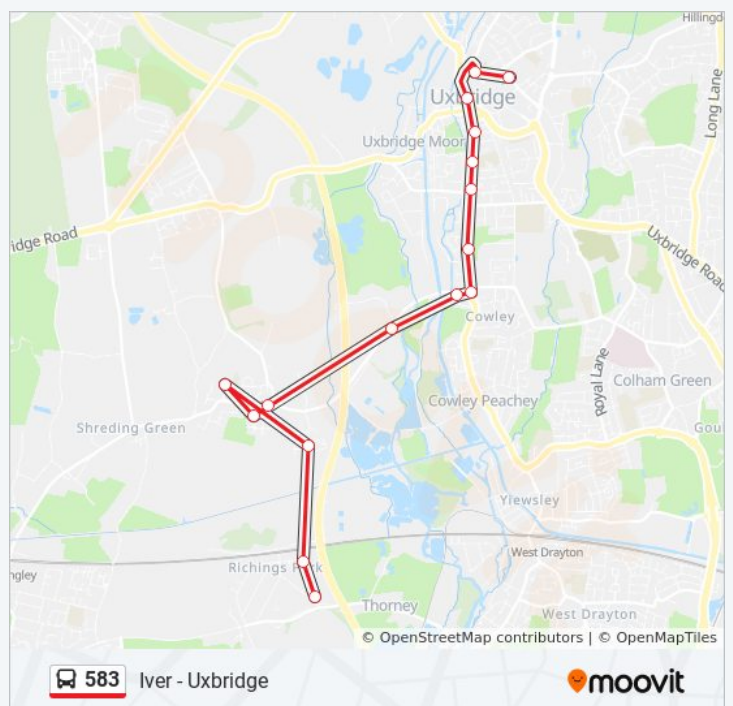

King's Church, Iver

Chequers Orchard, Iver

The Fox & Pheasant Ph, Iver

583 bus Time Schedule

Richings Park Route Timetable:

Sunday	Not Operational
Monday	15:00
Tuesday	15:00
Wednesday	15:00
Thursday	15:00
Friday	15:00
Saturday	Not Operational

583 bus Info

Direction: Richings Park

Stops: 26

Trip Duration: 27 min

Line Summary:

Richings Park

Thorney Lane South, Richings Park

Direction: Slough Town Centre

22 stops

[VIEW LINE SCHEDULE](#)

Stevenson Road, Hedgerley

Jones Way, Hedgerley

Village Green, Hedgerley

The One Pin Ph, Hedgerley

Mayflower Way, Hedgerley

Hedgerley Corner, Farnham Common