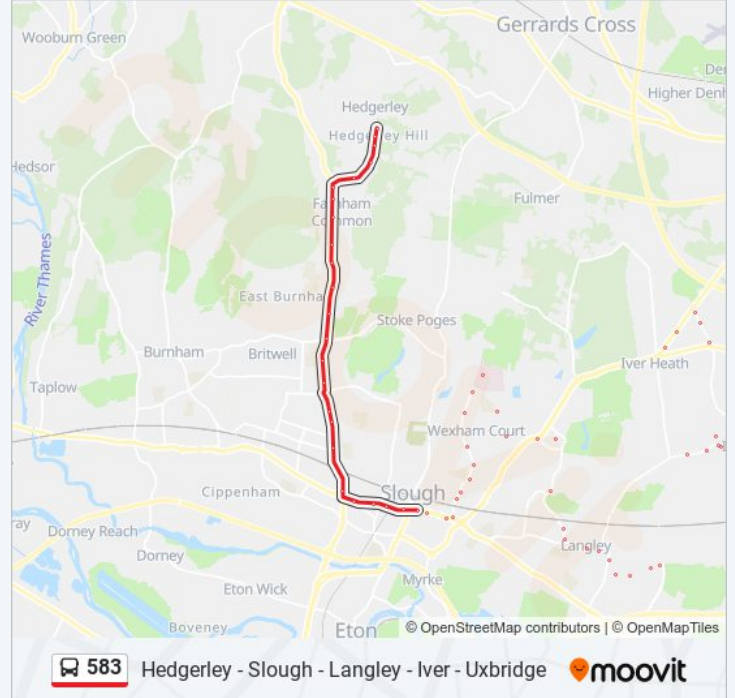

King's Church, Iver

Chequers Orchard, Iver

The Fox & Pheasant Ph, Iver

Richings Park

Thorney Lane South, Richings Park

Sutton Lane North Park, Langley

Market Lane, Langley

Langley Leisure Centre, Langley

Parlaunt Road Church, Langley

Marish Court, Langley

Harrow Market, Langley

Spencer Road North, Langley

Red Lion, Langley

The Chestnuts, Langley

Middle Green, George Green

Blinco Lane, George Green

Uxbridge Road, George Green

Welden, Wexham Court

Wexham School, Wexham Court

Wexham Park Hospital, Wexham Court

Wexham Post Office, Wexham Court

Extra Care Centre, Wexham Court

Borderside, Wexham Court

Mirador Crescent Roundabout, Wexham Court

Lea School, Upton Lea

St Pauls Avenue, Upton Lea

Ici Paint Factory, Upton Lea

Diamond Road, Slough Town Centre

Sorting Office Slough Town Centre (K)

Queensmere Car Park Slough Town Centre (H)

Wellington Street Stop G, Slough Town Centre

Wellington Street Stop F, Slough Town Centre

Gala Bingo Hall, Elliman