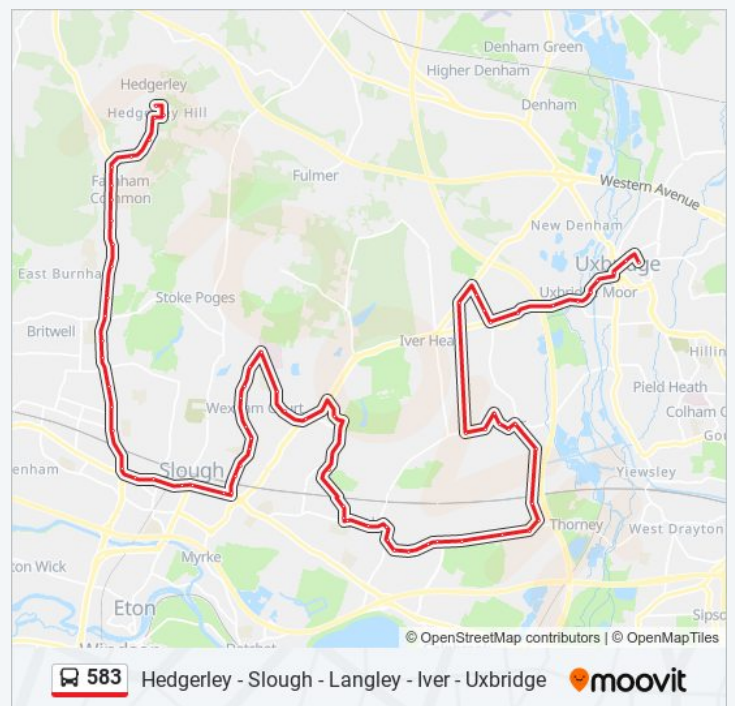

Tuesday	08:05 - 12:25
Wednesday	08:05 - 12:25
Thursday	08:05 - 12:25
Friday	08:05 - 12:25
Saturday	08:05 - 12:25

583 bus Info

Direction: Uxbridge

Stops: 73

Trip Duration: 95 min

Line Summary:

Wexham Park Hospital, Wexham Court