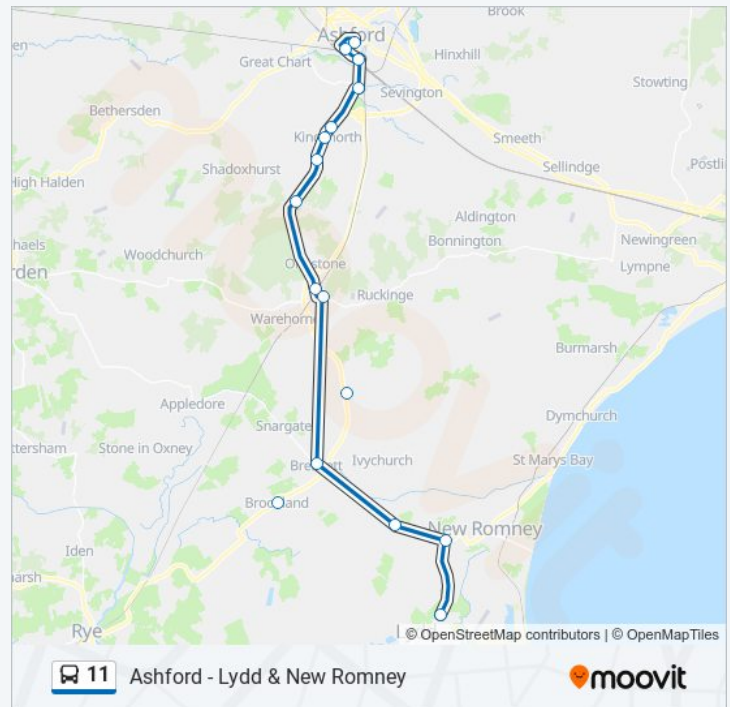

### Direction: Ashford

53 stops

[VIEW LINE SCHEDULE](#)

- The Marsh Academy, New Romney
- Light Railway Station, New Romney
- St Andrew's Road, Littlestone-On-Sea
- Queens Road, Littlestone-On-Sea
- Clark Road, Littlestone-On-Sea
- Hardy Road, Greatstone-On-Sea
- The Jolly Fisherman, Greatstone-On-Sea
- Baldwin Road, Greatstone-On-Sea
- Seaview Road, Greatstone-On-Sea
- Romney Sands, Greatstone-On-Sea
- Derville Road, Greatstone-On-Sea
- Taylor Road, Lydd-On-Sea
- Williamson Road, Lydd-On-Sea
- Castaways, Lydd-On-Sea
- Butterley House, Lydd-On-Sea
- Kerton Road, Lydd-On-Sea
- The Pilot, Lydd-On-Sea
- Power Station, Dungeness
- Boulderwall Farm, Dungeness
- Ketchley Copse, Lydd
- Robin Hood Lane, Lydd
- Walseley Terrace, Lydd

East Hill, Ashford

Star Road, Ashford

Mabledon Avenue, Ashford

The Norton Knatchbull School, Ashford

**Direction: Lydd**

15 stops

[VIEW LINE SCHEDULE](#)

- Park Street, Ashford
- County Square, Ashford
- Ashford International Railway Station, Ashford
- Designer Outlet And Asda, South Ashford
- Park Farm Roundabout, Kingsnorth
- Queens Head, Kingsnorth
- Smithfields Crossroads, Kingsnorth
- Crossroads, Bromley Green
- Ham Street Railway Station, Hamstreet
- Bournewood Stores, Hamstreet
- Church, Snave
- The Fleur De Lis, Brenzett
- Oasis Cafe, Old Romney
- Hammond's Corner, New Romney
- Airport Turning, Lydd

**11 bus Info****Direction:** Lydd**Stops:** 15**Trip Duration:** 44 min**Line Summary:****Direction: Old Romney**

32 stops

[VIEW LINE SCHEDULE](#)

- Airport Turning, Lydd
- Police Station, Lydd
- Poplar Lane, Lydd
- Church, Lydd