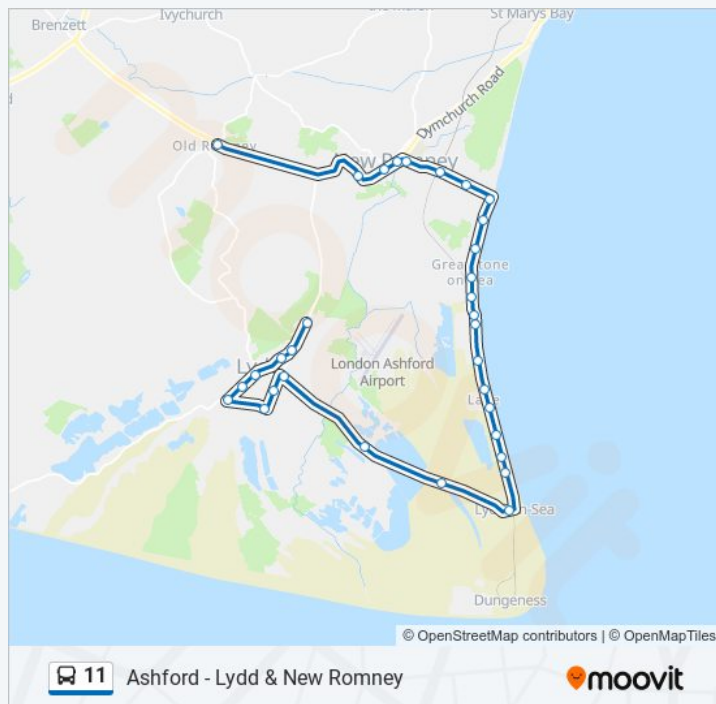

The Jolly Fisherman, Greatstone-On-Sea

Hardy Road, Greatstone-On-Sea

Clark Road, Littlestone-On-Sea

Queens Road, Littlestone-On-Sea

St Andrew's Road, Littlestone-On-Sea

Light Railway Station, New Romney

The Marsh Academy, New Romney

The Ship, New Romney

Town Hall, New Romney

Sussex Road, New Romney

Oasis Cafe, Old Romney

Saturday

18:36

### 11 bus Info

**Direction:** Old Romney

**Stops:** 32

**Trip Duration:** 35 min

**Line Summary:**

11 bus time schedules and route maps are available in an offline PDF at [moovitapp.com](https://moovitapp.com). Use the [Moovit App](#) to see live bus times, train schedule or subway schedule, and step-by-step directions for all public transit in London.