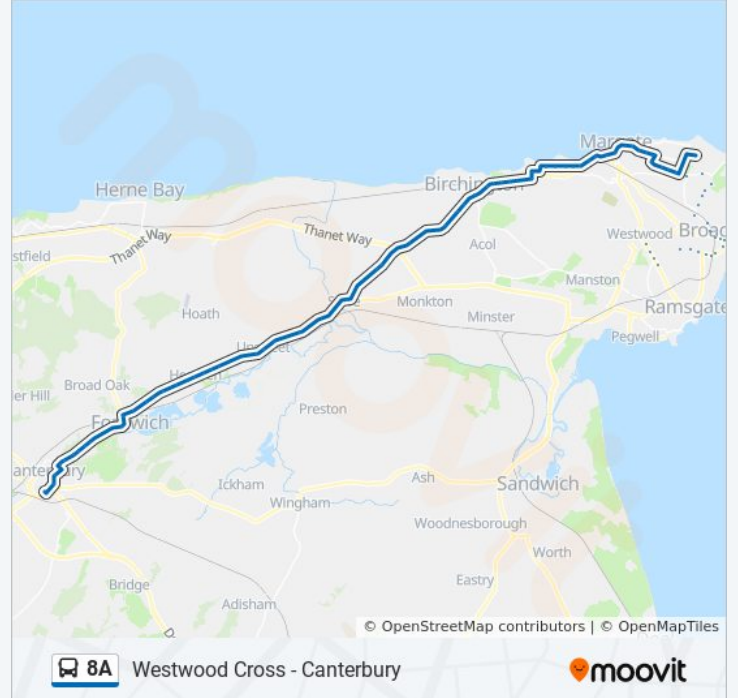

Cecil Square, Margate

Marine Terrace, Margate

Nayland Rock, Westbrook

Royal Sea Bathing, Westbrook

Westcliff Road, Westbrook

Cliffe Avenue, Westbrook

Bridge Road, Westbrook

Bowes Avenue, Westbrook

Norman Road, Westbrook

Roxburgh Road, Westgate-On-Sea

Railway Station, Westgate-On-Sea

Library, Westgate-On-Sea

Domneva Road, Westgate-On-Sea

Hengist Road, Birchington-On-Sea

King Ethelbert School, Birchington-On-Sea

St James's Terrace, Birchington-On-Sea

Epple Road, Birchington-On-Sea

The Square, Birchington-On-Sea

Park Avenue, Birchington-On-Sea

Broadley Avenue, Birchington-On-Sea

Brooks End, Birchington-On-Sea

Netherhale Farm, Birchington-On-Sea

The Length, St Nicholas at Wade
Crossroads, St Nicholas at Wade
Crown Inn, Sarre
Wall End Farm, Upstreet
Grove Ferry Hill, Upstreet
Post Office, Upstreet
Port Farm, Upstreet
Lakesview Business Park, Hersden
Canterbury Industrial Park, Hersden
East View, Hersden
The Sycamores, Hersden
Chislet Gardens, Hersden
Bredlands Lane, Westbere
Pennington Close, Westbere
Redcot Lane, Sturry
Staines Hill, Sturry
Homewood Road, Sturry
Railway Station, Sturry
Fordwich Road, Sturry
Vauxhall Road, Vauxhall
Reed Avenue, Vauxhall
South Street, Sturry Road
Asda, Sturry Road
Honeywood Close, Sturry Road
Kingsmead Roundabout, Northgate
St Thomas' School, Northgate
Magistrates Court, Canterbury
Bus Station, Canterbury