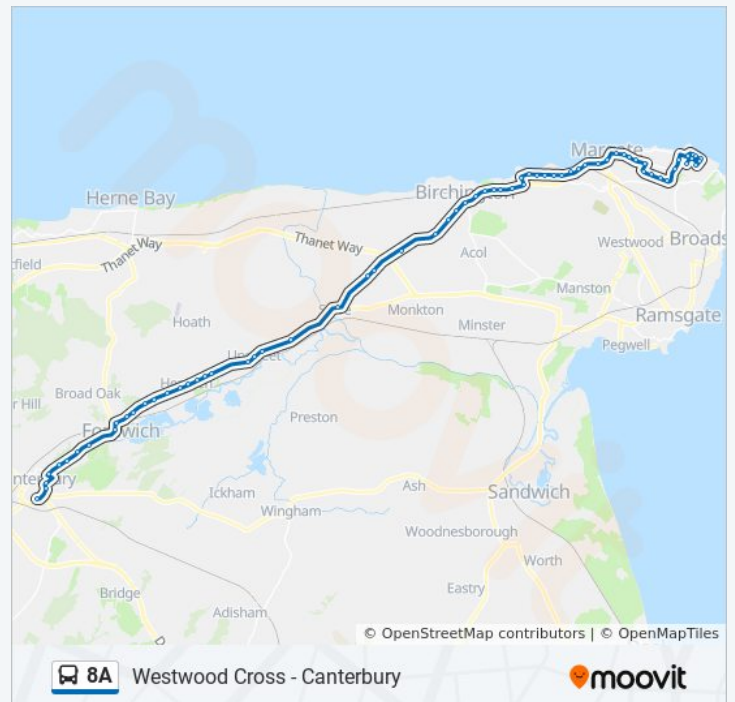

St Thomas' School, Northgate

Kingsmead Roundabout, Northgate

Brymore Road, Sturry Road

Asda, Sturry Road

Reed Avenue, Vauxhall

Sturry Road Park And Ride Terminal, Vauxhall

Fordwich Road, Sturry

Railway Station, Sturry

St James's Terrace, Birchington-On-Sea

King Ethelbert School, Birchington-On-Sea

Wednesday	6:35 AM - 4:30 PM
Thursday	6:35 AM - 4:30 PM
Friday	Not Operational
Saturday	6:40 AM - 4:30 PM

8A bus Info

Direction: Northdown Park

Stops: 68

Trip Duration: 79 min

Line Summary:

Hengist Road, Birchington-On-Sea

Domneva Road, Westgate-On-Sea

St Mildred's Road, Westgate-On-Sea

Carlton Cinema, Westgate-On-Sea

Adrian Square, Westgate-On-Sea

Norman Road, Westbrook

Bowes Avenue, Westbrook

Bridge Road, Westbrook

Cliffe Avenue, Westbrook

Rancorn Road, Westbrook

Royal Sea Bathing, Westbrook

Nayland Rock, Westbrook

Marine Terrace, Margate