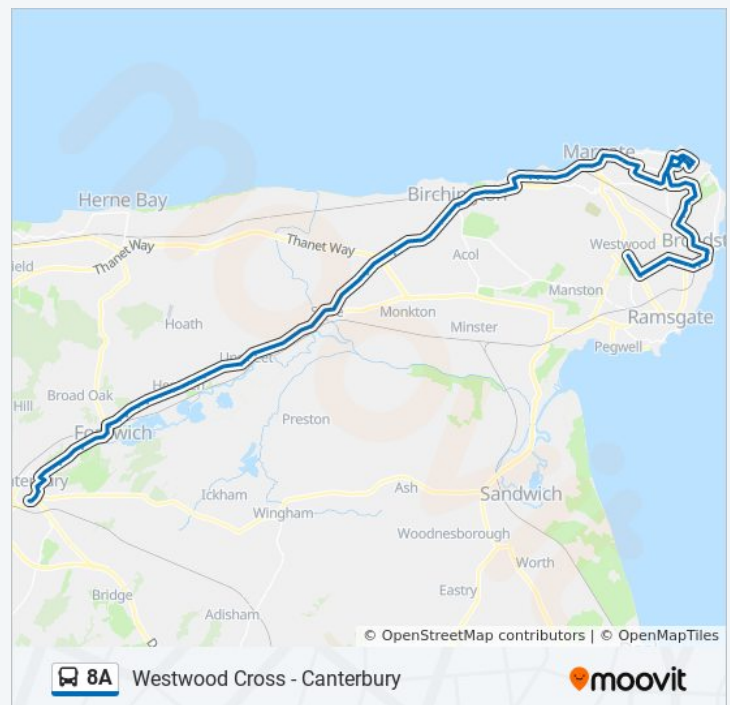

Stops: 68

Trip Duration: 79 min

Line Summary:

Hengist Road, Birchington-On-Sea

Domneva Road, Westgate-On-Sea

St Mildred's Road, Westgate-On-Sea

Carlton Cinema, Westgate-On-Sea

Adrian Square, Westgate-On-Sea

8A bus Info

Direction: Westwood

Stops: 94

Trip Duration: 103 min

Line Summary:

Broadley Avenue, Birchington-On-Sea

Park Avenue, Birchington-On-Sea

The Square, Birchington-On-Sea