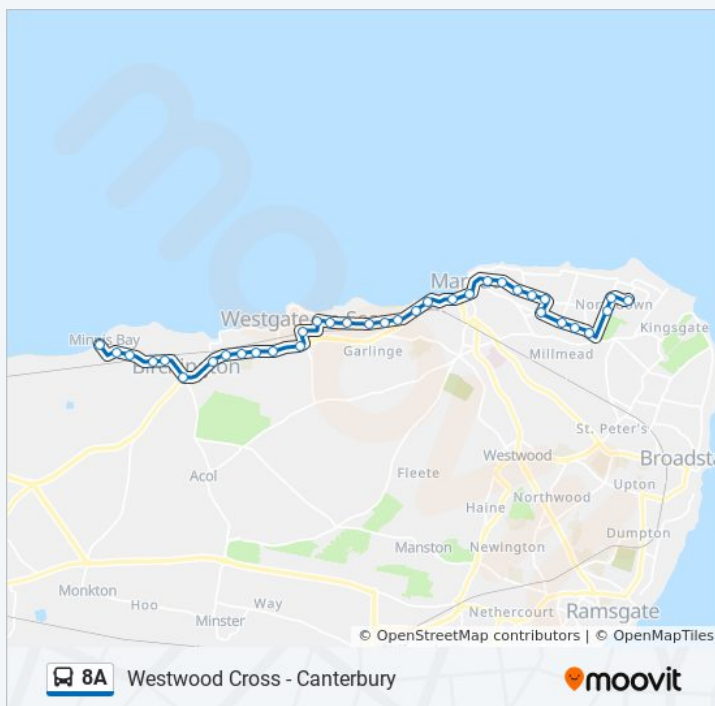

Cliffe Avenue, Westbrook

Bridge Road, Westbrook

Bowes Avenue, Westbrook

Norman Road, Westbrook

Roxburgh Road, Westgate-On-Sea

Railway Station, Westgate-On-Sea

Library, Westgate-On-Sea

Domneva Road, Westgate-On-Sea

Hengist Road, Birchington-On-Sea

King Ethelbert School, Birchington-On-Sea

St James's Terrace, Birchington-On-Sea

Epple Road, Birchington-On-Sea

The Square, Birchington-On-Sea

Railway Station, Birchington-On-Sea

Health Centre, Birchington-On-Sea

Gallwey Avenue, Minnis Bay

Dane Road, Minnis Bay

Canute Road, Minnis Bay

Direction: Minnis Bay

Stops: 35

Trip Duration: 56 min

Line Summary:

St Thomas' School, Northgate

Kingsmead Roundabout, Northgate

Brymore Road, Sturry Road

Asda, Sturry Road

Reed Avenue, Vauxhall

Sturry Road Park And Ride Terminal, Vauxhall

Fordwich Road, Sturry

Railway Station, Sturry