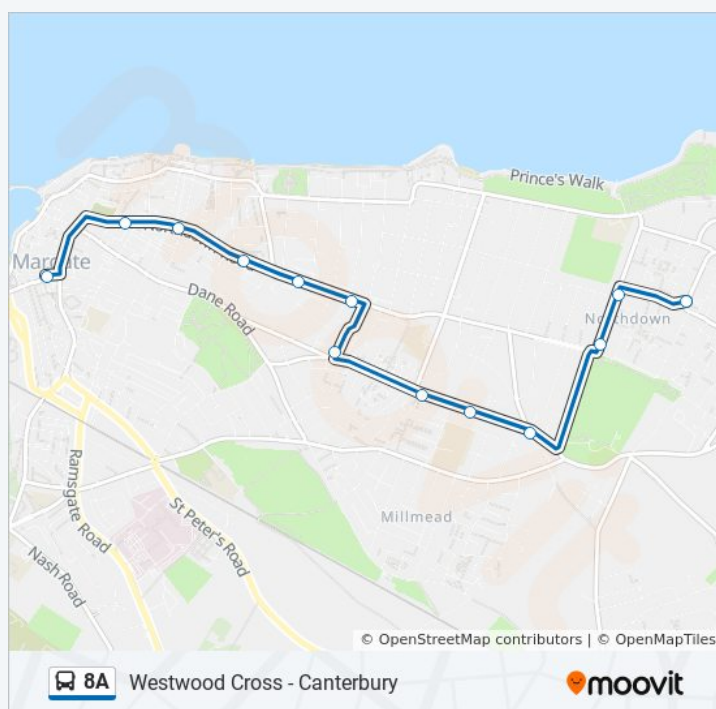

Athelstan Road, Cliftonville

Dane Hill, Margate

Cecil Square, Margate

Tuesday	5:30 PM - 6:00 PM
Wednesday	5:30 PM - 6:00 PM
Thursday	5:30 PM - 6:00 PM
Friday	Not Operational
Saturday	5:30 PM - 6:00 PM

8A bus Info

Direction: Margate

Stops: 13

Trip Duration: 21 min

Line Summary:

Direction: Minnis Bay

35 stops

[VIEW LINE SCHEDULE](#)

Summerfield Road, Northdown Park