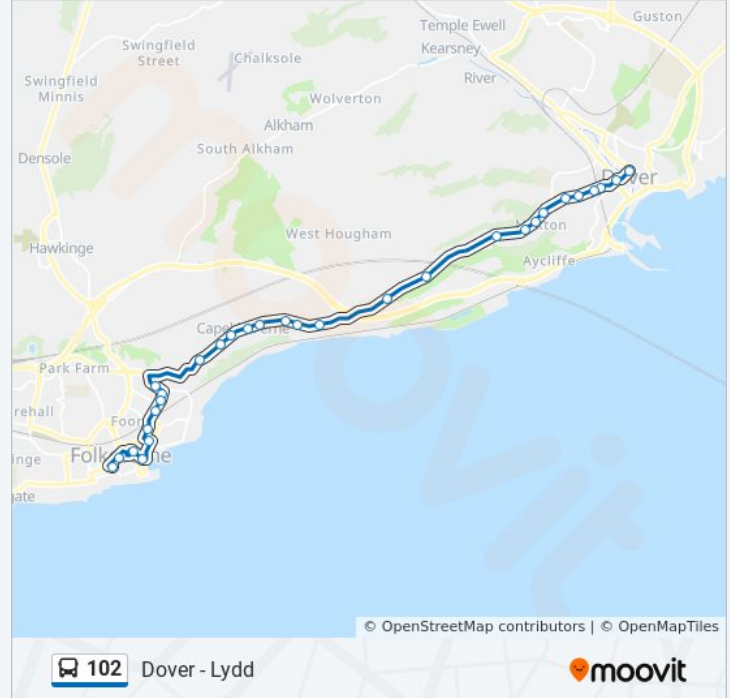

Stops: 30

Trip Duration: 25 min

Line Summary:

Capel Street, Capel Le Ferne

Battle Of Britain Memorial, Capel Le Ferne

Valiant Sailor, Capel Le Ferne

Keyes Place, Folkestone

Hill Road, Folkestone

Joyes Road, Folkestone

Stuart Road, Folkestone

Grove Road, Folkestone

Ryland Place, Folkestone

The Old High Street, Folkestone Harbour

The Cube, Folkestone

Guildhall Street, Folkestone

Bus Station, Folkestone

Direction: Hythe

30 stops

[VIEW LINE SCHEDULE](#)

The Marsh Academy Grounds, New Romney

Sainsbury'S, New Romney

Cannon Street, New Romney

The Warren Inn, New Romney

Warren Lodge, New Romney