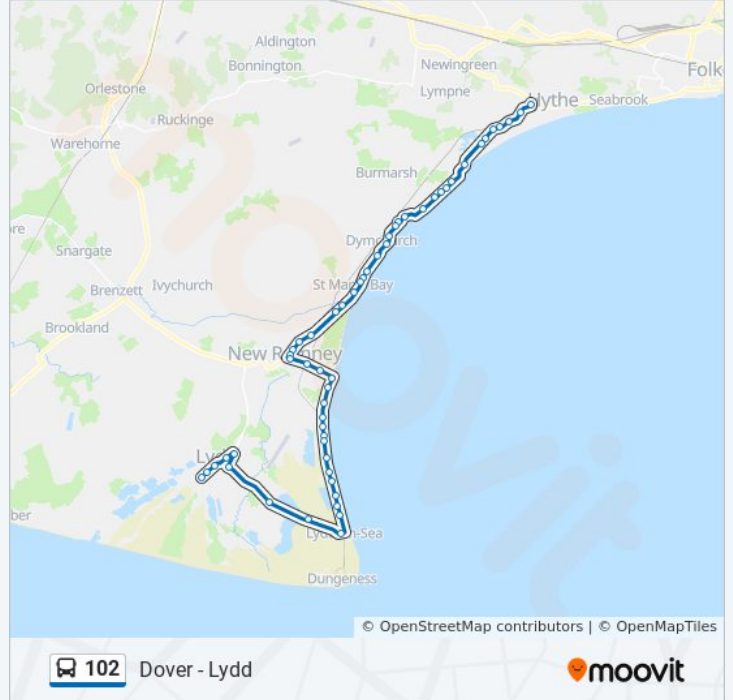

The Neptune, Dymchurch

New Beach Holiday Park, Dymchurch

Redoubt Way, Dymchurch

Botolph's Bridge Road, Hythe

Martello Lakes, Hythe

Palmarsh Avenue, Hythe

St George's Place, Hythe

Prince Of Wales, Hythe

Pennypot, Hythe

Reachfields, Hythe

Hythe Light Railway Station Hythe (DA)

Direction: Hythe

52 stops

[VIEW LINE SCHEDULE](#)

Pencester Road, Dover

Priory Street, Dover