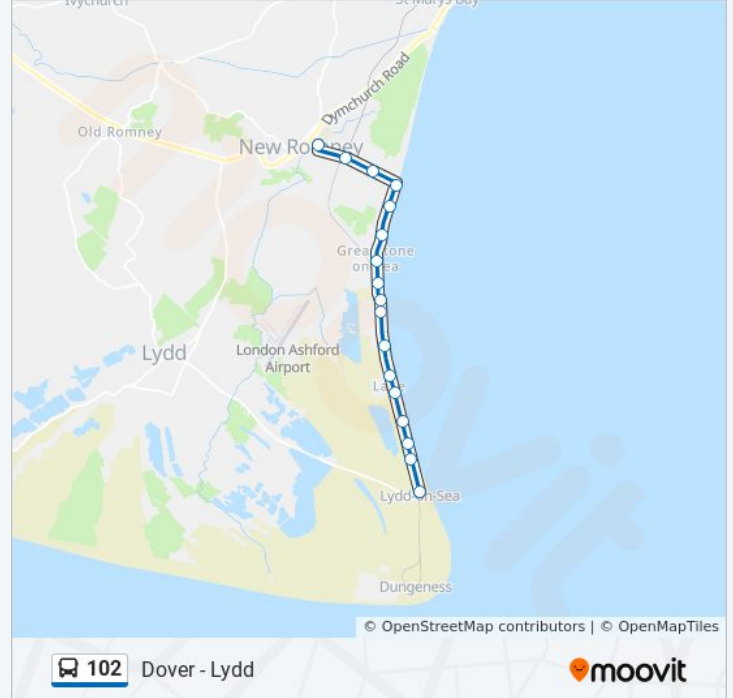

Saxon Close, Seabrook

Cannongate Road, Seabrook

Mill Road, Hythe

Douglas Avenue, Hythe

Old Prospect Road, Hythe

Red Lion Square, Hythe

Fort Road, Hythe

Reachfields, Hythe

Pennypot, Hythe

Prince Of Wales, Hythe

St George's Place, Hythe

Palmarsh Avenue, Hythe

Martello Lakes, Hythe

Botolph's Bridge Road, Hythe

Redoubt Way, Dymchurch

New Beach Holiday Park, Dymchurch