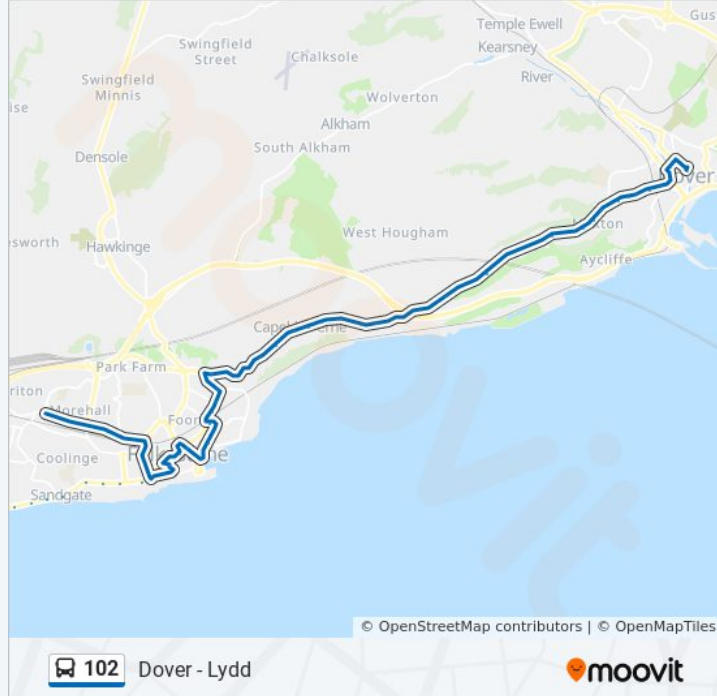

Palmarsh Avenue, Hythe

St George's Place, Hythe

Prince Of Wales, Hythe

Pennypot, Hythe

Reachfields, Hythe

Hythe Light Railway Station Hythe (DA)

Sir John Moore Avenue, Hythe

Red Lion Square, Hythe

Old Prospect Road, Hythe

Douglas Avenue, Hythe

Mill Road, Hythe

Cannongate Road, Seabrook

Saxon Close, Seabrook

St Saviour's Hospital, Seabrook

Cliff Road, Seabrook

The Fountain, Seabrook

Battery Point, Sandgate

Castle Bay, Sandgate

Brewer's Hill, Sandgate

Wilberforce Road, Sandgate

The Crescent, Sandgate

War Memorial, Sandgate

Coolinge Lane, Folkestone

Dixwell Road, Folkestone