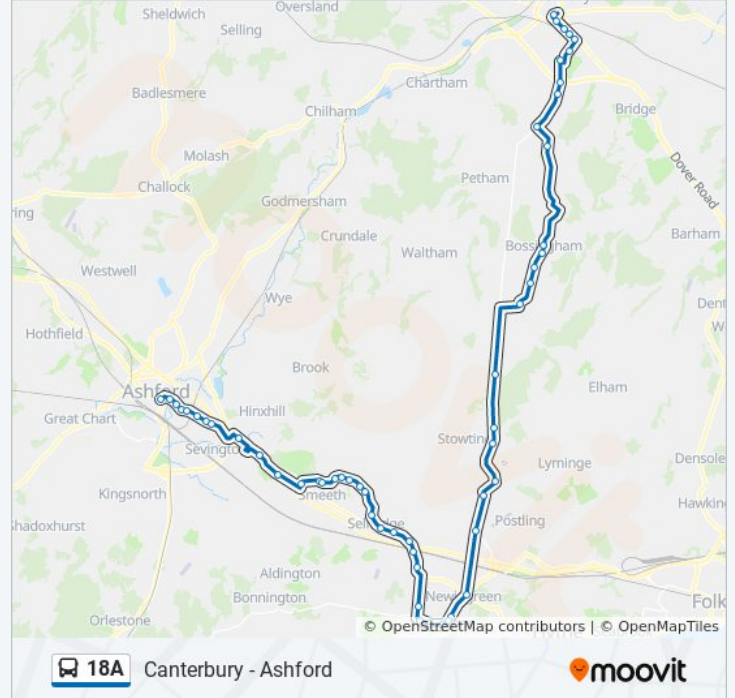

## 18A bus Info

**Direction:** Ashford

**Stops:** 54

**Trip Duration:** 85 min

**Line Summary:**

Stone Street Junction, Stanford

Stone Street, Newingreen

Belcaire Close, Lympe

## Direction: Canterbury

51 stops

[VIEW LINE SCHEDULE](#)

Park Street, Ashford  
East Hill, Ashford  
Star Road, Ashford  
Mabledon Avenue, Ashford  
The Norton Knatchbull School, Ashford  
Hythe Road the New Fox Inn, Willesborough  
Waterside, Willesborough  
Church Road, Willesborough  
Tesco Crooksfoot, Willesborough  
Mersham Turn, Mersham  
Joe Farm, Smeeth  
Ridgeway Terrace, Smeeth  
The Woolpack, Brabourne Lees  
Bridge Road, Brabourne Lees  
Ramstone Close, Brabourne Lees  
Pound Lane, Brabourne Lees  
Andrews' Garage, Brabourne Lees  
Cooper's Lane, Sellindge  
Harringe Lane, Sellindge  
Dukes Head, Sellindge  
Swan Lane, Sellindge  
Meadow Grove, Sellindge  
Barrow Hill Farm, Sellindge  
Industrial Estate, Lympne  
Reach Road, Lympne  
Lympne Place, Lympne  
The County Members, Lympne  
Harman Avenue, Lympne  
Belcaire Close, Lympne

## 18A bus Info

**Direction:** Canterbury

**Stops:** 51

**Trip Duration:** 88 min

**Line Summary:**

Stone Street, Newingreen

Stone Street Junction, Stanford

Hempton Hill Bottom, Monks Horton