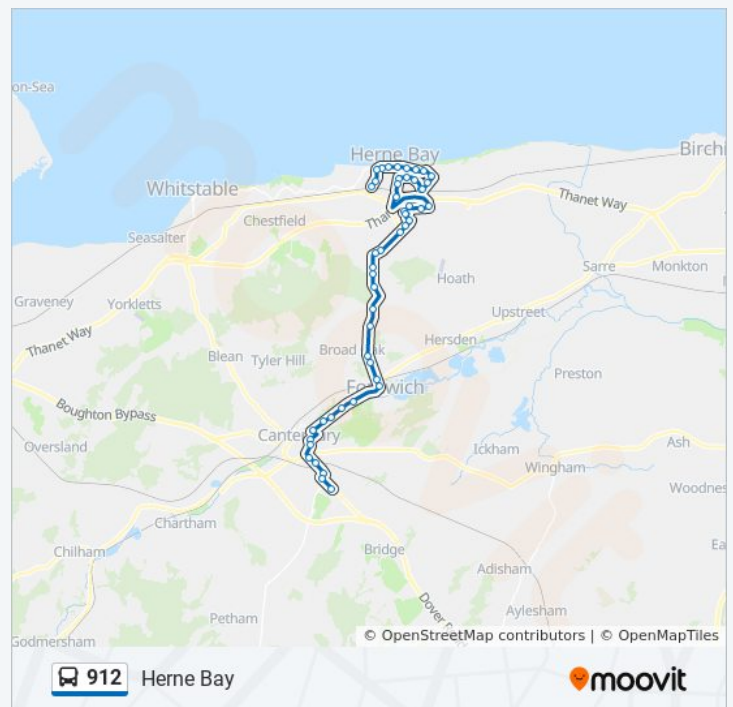

Asda, Sturry Road

Honeywood Close, Sturry Road

Kingsmead Roundabout, Northgate

St Thomas' School, Northgate

Magistrates Court, Canterbury

Waitrose, Canterbury

St Augustine's Road, Canterbury

St Lawrence Road, Canterbury

## Direction: Herne Bay

49 stops

[VIEW LINE SCHEDULE](#)

Simon Langton Girls' School, Canterbury  
Kent Cricket Ground, Canterbury  
St Lawrence Road, Canterbury  
St Augustine's Road, Canterbury  
Waitrose, Canterbury  
Magistrates Court, Canterbury  
St Thomas' School, Northgate  
Kingsmead Roundabout, Northgate  
Brymore Road, Sturry Road  
Asda, Sturry Road  
Reed Avenue, Vauxhall  
Sturry Road Park And Ride Terminal, Vauxhall  
Fordwich Road, Sturry  
Railway Station, Sturry  
Farm Shop, Broad Oak  
Broad Oak Turn, Broad Oak  
Five Acre, Calcott  
Punch Tavern, Calcott  
Wildwood, Herne Common  
The Birches, Herne Common  
Busheyfields Road, Herne Common  
Bullockstone Road, Herne Common  
Canterbury Fields, Herne Common  
Church, Herne  
Streetfield, Herne  
Woodrow Chase, Herne  
Windmill, Herne  
Windmill Close, Herne  
Pigeon Lane, Herne  
Arden Road, Broomfield

## 912 bus Info

**Direction:** Herne Bay

**Stops:** 49

**Trip Duration:** 65 min

**Line Summary:**

Gorse Lane, Broomfield

Eddington Lane, Eddington

Spenser Road East, Herne Bay

Dence Park North, Herne Bay

Downs Park North, Herne Bay

Canterbury Road Corner, Herne Bay

Library, Herne Bay

Richmond Street, Herne Bay

Station Road Corner, Herne Bay

Spenser Road West, Herne Bay

Railway Station, Herne Bay