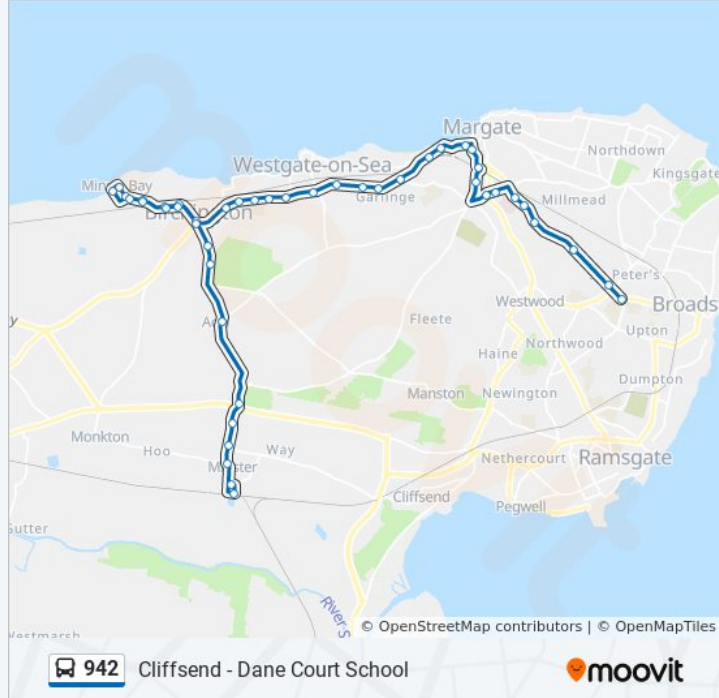

## Direction: Minster

45 stops

[VIEW LINE SCHEDULE](#)

Dane Court School, St Peters  
Dane Court Gardens, St Peters  
Sacketts Hill, St Peters  
Updown Farm, Margate  
Drapers Close, Margate  
Qeqm Hospital St Peters Road Wing, Margate  
Ulster Road, Margate  
Beatrice Road, Margate  
Helena Avenue, Margate  
Tivoli Bridge, Margate  
Eaton Hill, Margate  
Marine Terrace, Margate  
Nayland Rock, Westbrook  
Royal Sea Bathing, Westbrook  
Waverley Road, Garlinge  
The Hussar, Garlinge  
St James' Park Road, Garlinge  
Walmer Castle, Westgate-On-Sea  
Library, Westgate-On-Sea  
Domneva Road, Westgate-On-Sea  
Hengist Road, Birchington-On-Sea  
King Ethelbert School, Birchington-On-Sea

Railway Station, Birchington-On-Sea

Health Centre, Birchington-On-Sea

Gallwey Avenue, Minnis Bay

Dane Road, Minnis Bay

Canute Road, Minnis Bay

Walker Lane, Minnis Bay

Dane Road, Minnis Bay

Gallwey Avenue, Minnis Bay

Health Centre, Birchington-On-Sea

Railway Station, Birchington-On-Sea

The Square, Birchington-On-Sea

Primary School, Birchington-On-Sea

Quex Park, Birchington-On-Sea

Nursery Fields, Acol

Smugglers Leap Caravan Park, Minster

Cemetery, Minster

Foxborough Lane, Minster

The New Inn, Minster

Railway Station, Minster

Church, Minster

**Direction: St Peters**

47 stops

[VIEW LINE SCHEDULE](#)