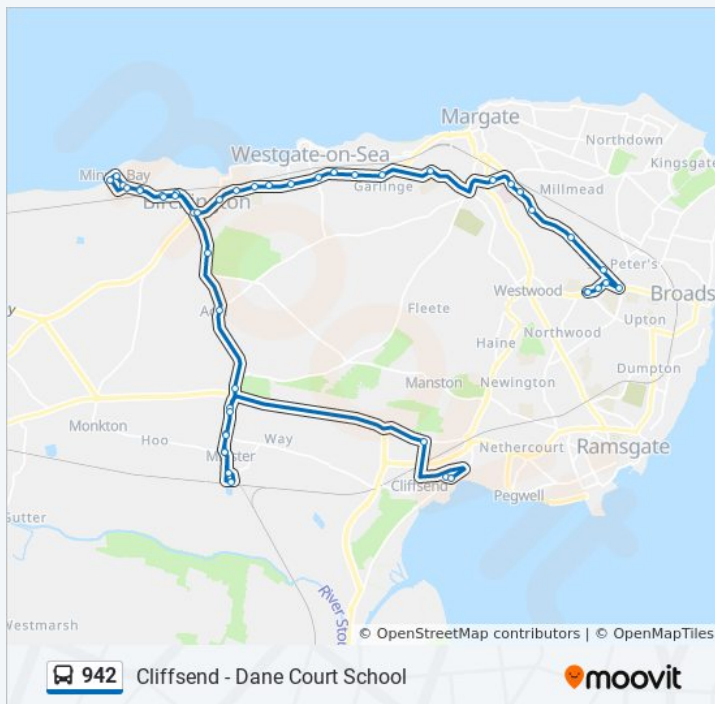

Railway Station, Birchington-On-Sea

Health Centre, Birchington-On-Sea

Gallwey Avenue, Minnis Bay

Dane Road, Minnis Bay

Canute Road, Minnis Bay

Walker Lane, Minnis Bay

Dane Road, Minnis Bay

Gallwey Avenue, Minnis Bay

Gallwey Avenue, Minnis Bay

Dane Road, Minnis Bay

Canute Road, Minnis Bay

Walker Lane, Minnis Bay

Dane Road, Minnis Bay

Gallwey Avenue, Minnis Bay

Health Centre, Birchington-On-Sea

Railway Station, Birchington-On-Sea

Library, Westgate-On-Sea

Walmer Castle, Westgate-On-Sea

St James' Park Road, Garlinge

The Hussar, Garlinge

Hartsdown Academy, Garlinge

Ulster Road, Margate

Qeqm Hospital St Peters Road Wing, Margate

Drapers Close, Margate

### 942 bus Info

**Direction:** St Peters

**Stops:** 47

**Trip Duration:** 93 min

**Line Summary:**

Updown Farm, Margate

Sacketts Hill, St Peters

Dane Court Gardens, St Peters