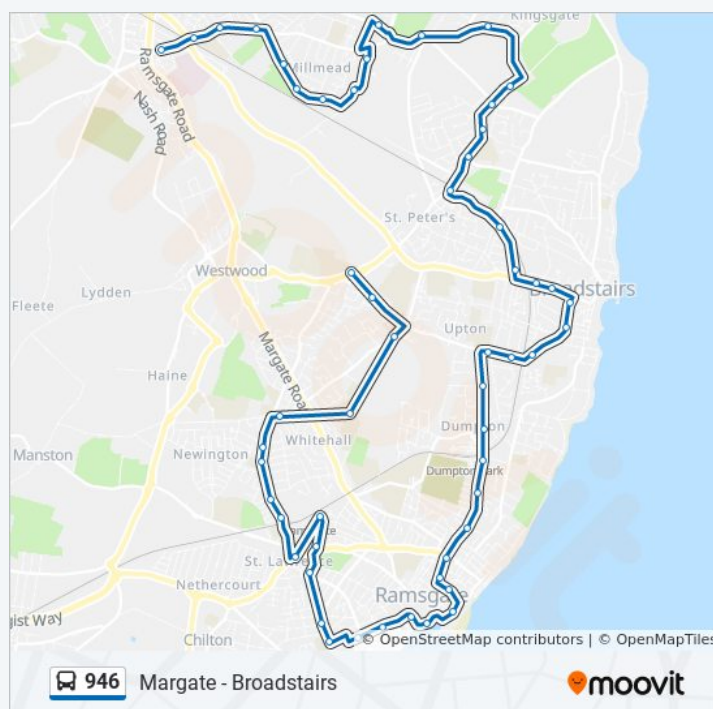

Stops: 47

Trip Duration: 53 min

Line Summary:

Railway Bridge, St Peter's

Grange Road, St Peters

Grafton Road, St Peters

Reading Street, Kingsgate

College, Kingsgate

Racing Greyhound, Dumpton

Muir Road, Dumpton

St Ethelbert's Church, Ramsgate

Boundary Road, Ramsgate

Belmont Street, Ramsgate

Plains Of Waterloo, Ramsgate

Wellington Crescent, Ramsgate

Harbour, Ramsgate

Leopold Street, Ramsgate

Friday

Not Operational

Saturday

Not Operational

946 bus Info

Direction: St Peters

Stops: 54

Trip Duration: 62 min

Line Summary:

Queen's House, Ramsgate

Cannonbury Road, Ramsgate

Grange Road Roundabout, Ramsgate

South Eastern Road, Ramsgate

Ashburnham Road, Ramsgate

Wilfred Road, St Lawrence