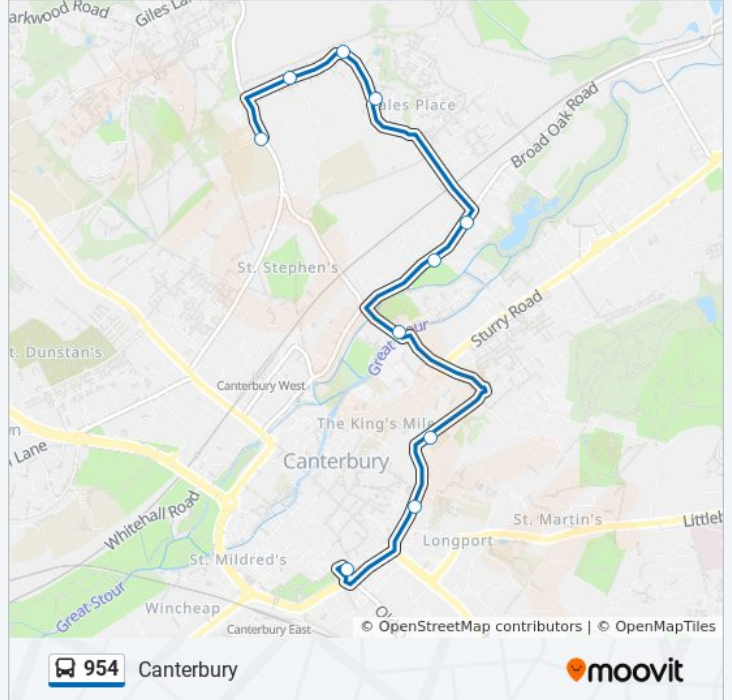

**Direction: Canterbury**

10 stops

[VIEW LINE SCHEDULE](#)

The Archbishop's School, St Stephens

Downs Road, Hales Place

The Close, Hales Place

Tenterden Drive Layby, Hales Place

Farleigh Road Corner, Canterbury

**954 bus Info**

**Direction:** Canterbury

**Stops:** 10

**Trip Duration:** 10 min

**Line Summary:**

### Direction: St Stephens

7 stops

[VIEW LINE SCHEDULE](#)

Bus Station, Canterbury

Magistrates Court, Canterbury

St Thomas' School, Northgate

Sainsbury'S, Northgate

Market Way, St Stephens

### 954 bus Info

**Direction:** St Stephens

**Stops:** 7

**Trip Duration:** 12 min

**Line Summary:**

954 bus time schedules and route maps are available in an offline PDF at [moovitapp.com](https://moovitapp.com). Use the [Moovit App](#) to see live bus times, train schedule or subway schedule, and step-by-step directions for all public transit in London.