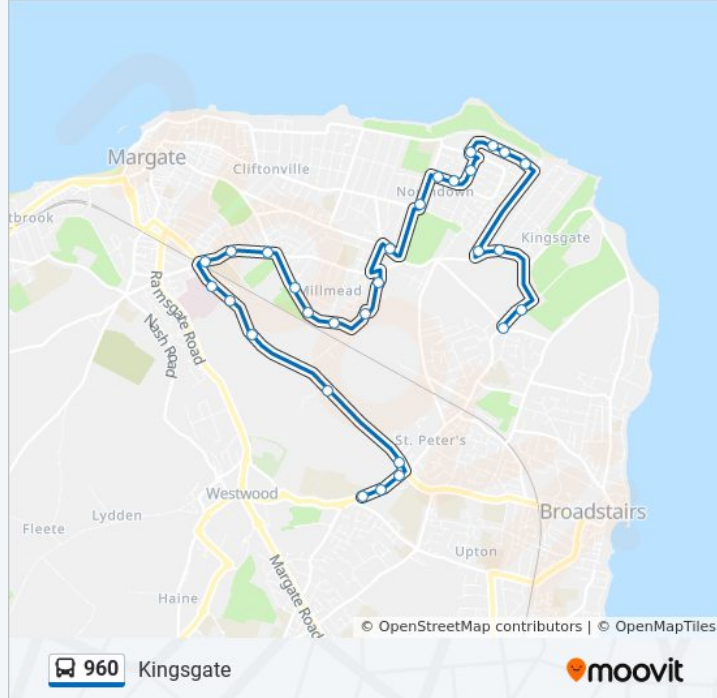

Knockholt Road, Northdown Park

Lamberhurst Way, Northdown Park

Yardhurst Gardens, Northdown Park

Maple Close, Broadstairs

The Nineteenth Hole, Kingsgate

Rosetower Court, Kingsgate

Reading Street, Kingsgate

Direction: St Peters

54 stops

[VIEW LINE SCHEDULE](#)

Railway Bridge, St Peter's

Grange Road, St Peters

Grafton Road, St Peters

Reading Street, Kingsgate

College, Kingsgate

The Nineteenth Hole, Kingsgate