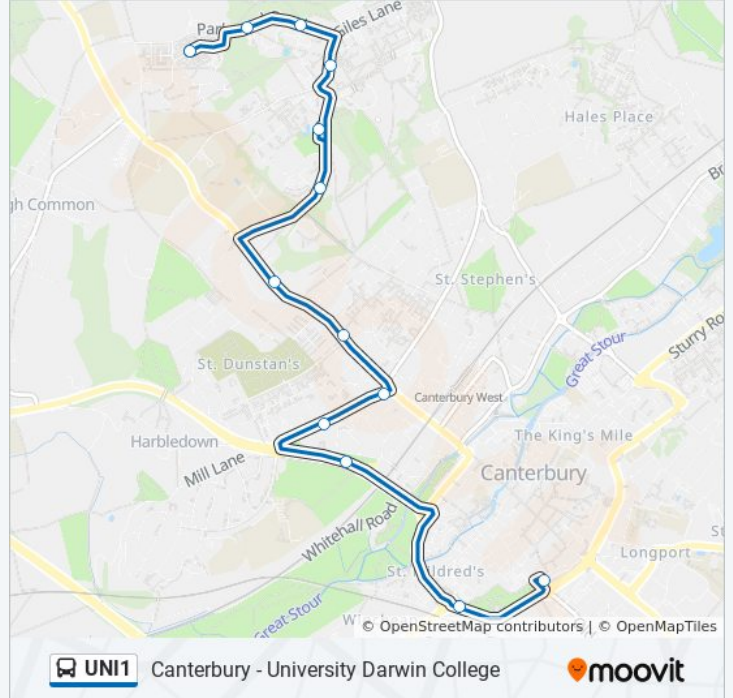

## Canterbury - University Darwin College

[Get The App](#)

The UNI1 bus line (Canterbury - University Darwin College) has 2 routes. For regular weekdays, their operation hours are:

(1) Canterbury: 08:27 - 18:42(2) University Of Kent: 08:10 - 18:20

### Direction: Canterbury

18 stops

[VIEW LINE SCHEDULE](#)

- Darwin College, University Of Kent
- Gulbenkian Theatre, University Of Kent
- Sports Field, University Of Kent
- Park Wood, University Of Kent
- Kent Business School, University Of Kent
- Kent Business School, University Of Kent
- Ingram Building, University Of Kent
- Ingram Building, University Of Kent
- Science Building, University Of Kent
- Keynes College, University Of Kent
- Innovation Centre, University Of Kent
- Cherry Garden Road, Canterbury
- Westgate Court Avenue, Canterbury
- St Dunstan's Church, St Dunstons
- Temple Road, Canterbury
- Queens Avenue, Canterbury
- Canterbury East Railway Station, Canterbury
- Bus Station, Canterbury

### UNI1 bus Info

**Direction:** Canterbury

**Stops:** 18

**Trip Duration:** 22 min

**Line Summary:**

**Direction: University Of Kent**

17 stops

[VIEW LINE SCHEDULE](#)

**UN1 bus Info**

**Direction:** University Of Kent

**Stops:** 17

**Trip Duration:** 18 min

**Line Summary:**

UN1 bus time schedules and route maps are available in an offline PDF at [moovitapp.com](https://moovitapp.com). Use the [Moovit App](#) to see live bus times, train schedule or subway schedule, and step-by-step directions for all public transit in London.