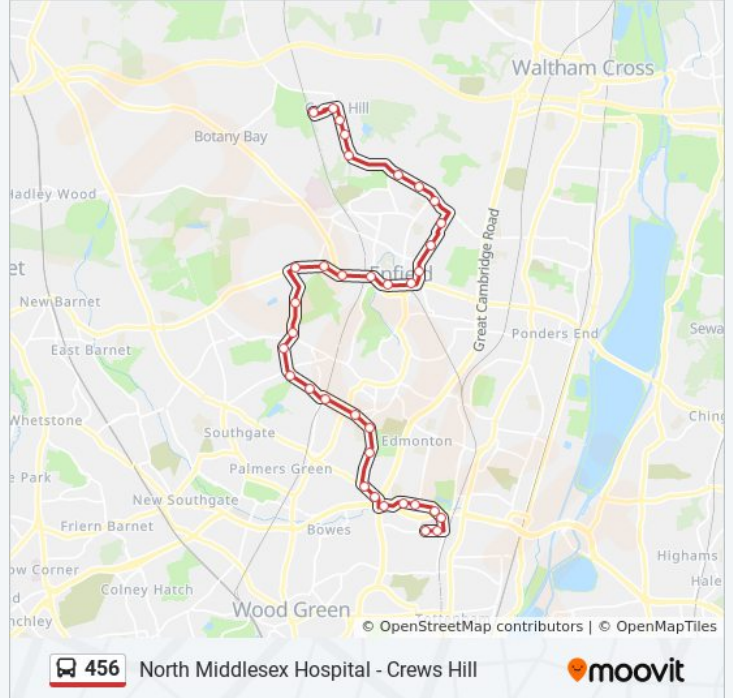

### Direction: Crews Hill

34 stops

[VIEW LINE SCHEDULE](#)

- Bull Lanenorth Middlesex Hosp (W)
- Somerset Road / North Middlesex Hospital (P)
- Pymmes Park (N)
- North Middlesex Hospital (J)
- Millfield Theatre & Arts Centre (WQ)
- Cambridge Roundabout / East Side (WS)
- Great Cambridge Road (W)
- Hedge Lane / Firs Lane (W)
- The Fairway (N)
- Hyde Park Avenue (N)
- Farm Road (N)
- Winchmore Hill Station
- Denleigh Gardens / St Paul's Church (W)
- Winchmore Hill Road (W)
- Eversley Mount (N)
- Highlands Avenue (N)
- Lonsdale Drive / Highlands School (N)
- Links Side (B)
- Chase Ridings (C)
- The Ridgeway (D)
- Enfield Chase (Cc)
- Enfield Town Church Street (C)

### 456 bus Info

**Direction:** Crews Hill

**Stops:** 34

**Trip Duration:** 52 min

**Line Summary:**

Enfield Town Station (L)  
 Orchard Way (N)  
 Hedge Lane / Firs Lane  
 Eastbury Avenue (N)  
 Forty Hill (F)  
 Conway Gardens (W)  
 Hillside Crescent (W)  
 Flash Lane (N)  
 Wildwood (N)  
 St. John's Primary School (N)  
 Rosewood Drive  
 Crews Hill

**Direction: North Middlesex Hospital**

36 stops

[VIEW LINE SCHEDULE](#)

Crews Hill  
 St. John's Primary School  
 Wildwood (S)  
 Flash Lane  
 Hillside Crescent (E)  
 Conway Gardens (E)  
 Forty Hill (J)  
 Orchard Crescent (N)  
 Tenniswood Road  
 Churchbury Close (S)  
 Peartree Road  
 Enfield Town Station (N)  
 Enfield Town / Cecil Road Enfield Town (W)  
 Enfield Chase (CA)  
 The Ridgeway Enfield (H)  
 Chase Ridings (J)  
 Links Side (K)

**456 bus Info**

**Direction:** North Middlesex Hospital

**Stops:** 36

**Trip Duration:** 51 min

**Line Summary:**

Lonsdale Drive / Highlands School (M)

Highlands Avenue (S)

Chaseville Park Road