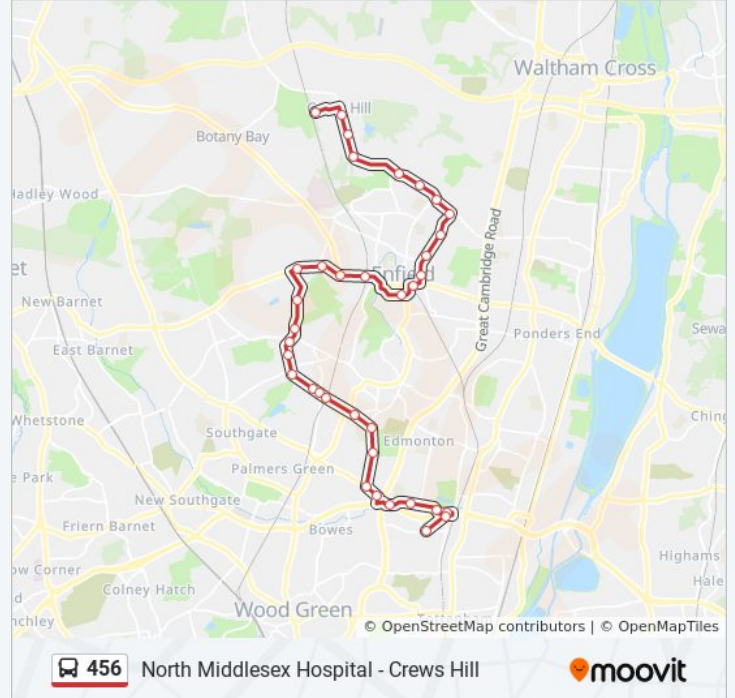

### 456 bus Info

**Direction:** Crews Hill

**Stops:** 34

**Trip Duration:** 52 min

**Line Summary:**

Enfield Town Station (L)  
 Orchard Way (N)  
 Hedge Lane / Firs Lane  
 Eastbury Avenue (N)  
 Forty Hill (F)  
 Conway Gardens (W)  
 Hillside Crescent (W)  
 Flash Lane (N)  
 Wildwood (N)  
 St. John's Primary School (N)  
 Rosewood Drive  
 Crews Hill

Eversley Mount (S)

Winchmore Hill Road (E)

Denleigh Gardens / St Paul's Church (E)

Winchmore Hill / the Green (S)

Winchmore Hill Station

Farm Road (E)

Hyde Park Avenue (S)

The Fairway (S)

Hedge Lane / Firs Lane (E)

Great Cambridge Road

Cambridge Roundabout / East Side (EC)

North Middlesex Hospital (K)

Pymmes Park (M)

Victoria Road (Q)

Gloucester Road (V)

North Middlesex Hospital (E)