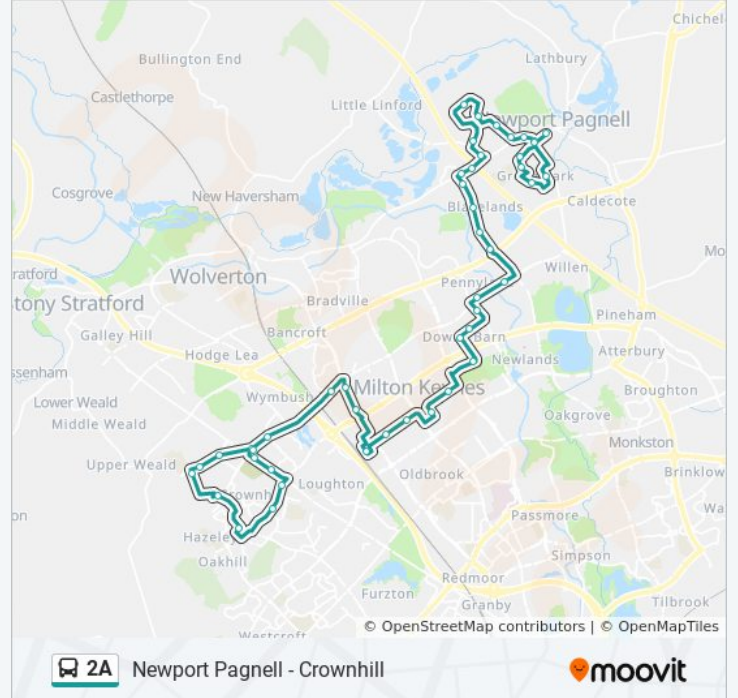

Teeswater Way, Whitehouse

Crownhill Roundabout East, Crownhill

Corn Hill, Two Mile Ash

Deltic Avenue, Rooksley

Rooksley Roundabout South, Rooksley

2A bus Time Schedule

Newport Pagnell Route Timetable:

Sunday	09:45 - 20:45
Monday	19:35 - 20:45
Tuesday	19:35 - 20:45
Wednesday	19:35 - 20:45
Thursday	19:35 - 20:45
Friday	19:35 - 20:45
Saturday	19:35 - 20:45

Horton Gate, Giffard Park

Giffard Park Roundabout East, Giffard Park

Miles Close, Newport Pagnell

The Red House, Newport Pagnell

Wordsworth Avenue South, Newport Pagnell

Wordsworth Avenue, Newport Pagnell

Westbury Lane North, Newport Pagnell

Annesley Road, the Green

Newport Pagnell Fire Station, Newport Pagnell

Market Hill, Newport Pagnell

Direction: Whitehouse

9 stops

[VIEW LINE SCHEDULE](#)

Crownhill Roundabout East, Crownhill

Crownhill Roundabout South, Crownhill

Vincent Avenue, Crownhill

Loughton Roundabout West, Loughton

Lennon Drive, Shenley Church End

Dunthorne Way, Grange Farm

Boran Way, Whitehouse

Angus Way, Whitehouse

Whitehouse Primary School, Whitehouse

2A bus Time Schedule