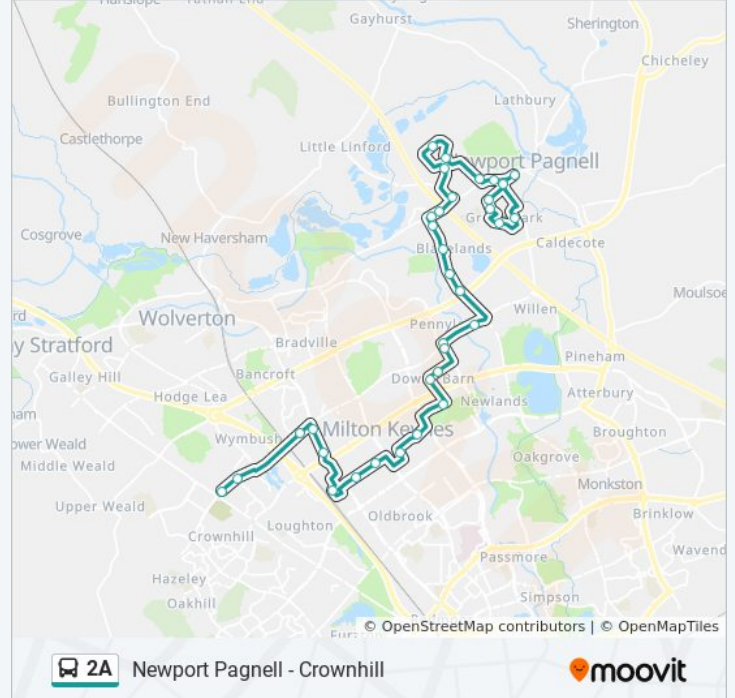

The Point, Central Milton Keynes

Central Business Exchange, Central Milton Keynes

Santander House, Central Milton Keynes

Central Railway Station, Central Milton Keynes

Rooksley Retail Park, Rooksley

Rooksley Roundabout South, Rooksley

Deltic Avenue, Rooksley

Corn Hill, Two Mile Ash

Crownhill Roundabout East, Crownhill

Direction: Newport Pagnell

47 stops

[VIEW LINE SCHEDULE](#)

Crownhill Roundabout East, Crownhill

Crownhill Roundabout South, Crownhill

Vincent Avenue, Crownhill

Loughton Roundabout West, Loughton

Lennon Drive, Shenley Church End

Dunthorne Way, Grange Farm

Boran Way, Whitehouse

Angus Way, Whitehouse

Whitehouse Primary School, Whitehouse

Brahaman Way, Whitehouse

Whitehouse Route Timetable:

Sunday	21:45
Monday	21:45
Tuesday	21:45
Wednesday	21:45
Thursday	21:45
Friday	21:45
Saturday	21:45

2A bus Info

Direction: Whitehouse

Stops: 9

Trip Duration: 11 min

Line Summary:

 [2A bus Line Map](#)