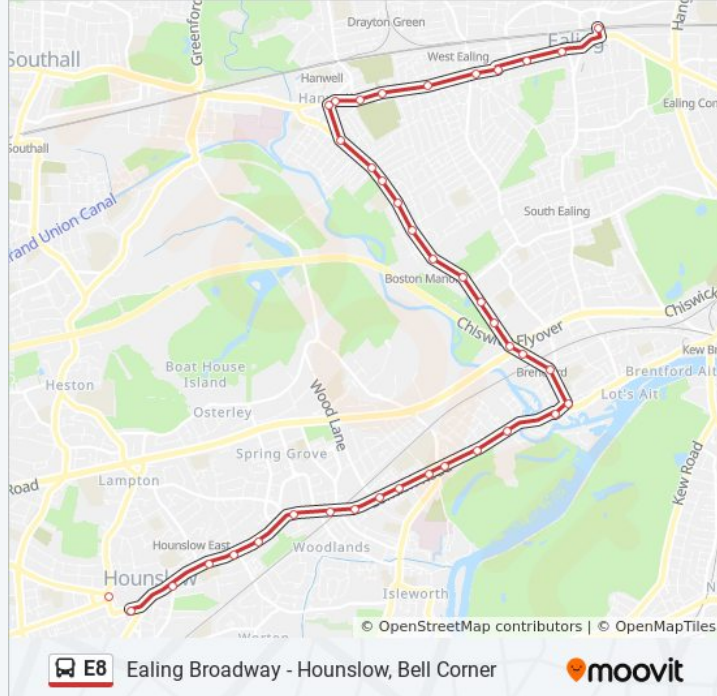

Rosebank Road (Z)

Cumberland Road (J)

Elthorne Park Road (K)

Christopher Avenue (L)

Haslemere Avenue (M)

Boston Manor Station (N)

Swyncombe Avenue (P)

The Ride (R)

Manor Vale

Great West Road (SZ)

Brentford Station (SM)

Windmill Road (SN)

Half Acre (SE)

Market Place (BL)

Brent Lea (W)

Syon Lane (W)

Busch Corner (V)

The Green School (S)

Turnpike Way (M)

Wood Lane (D)

Linkfield Road (E)

Isleworth Station (F)

West Thames College (G)

Star Road (H)

Bridge Road (W)

Hounslow Bus Station (G)

Fairfields Road (L)

Treaty Centre (T)

Bell Corner / Hounslow Civic Centre (X)

E8 bus time schedules and route maps are available in an offline PDF at moovitapp.com. Use the [Moovit App](#) to see live bus times, train schedule or subway schedule, and step-by-step directions for all public transit in London.

[About Moovit](#) • [MaaS Solutions](#) • [Supported Countries](#) •

Check Live Arrival Times