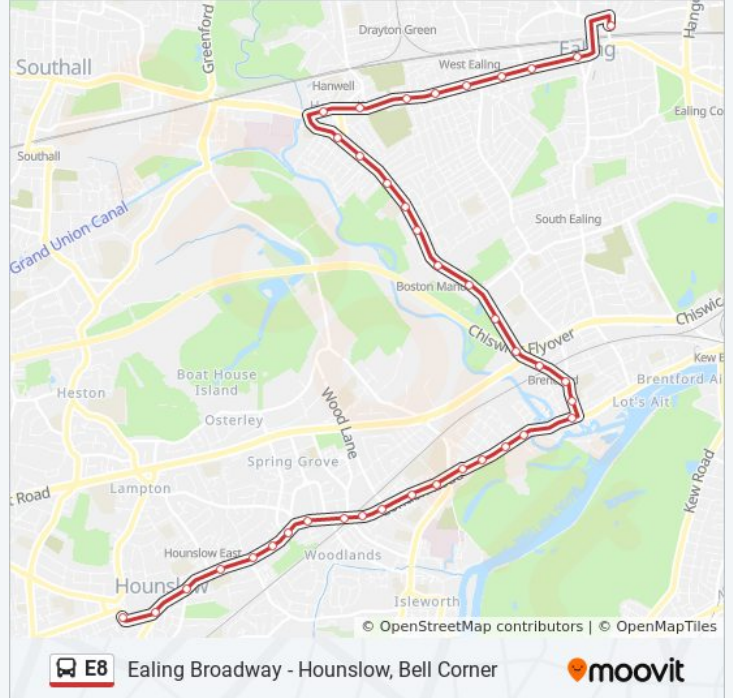

### Direction: Ealing Broadway

39 stops

[VIEW LINE SCHEDULE](#)

- The Bell (U)
- Hounslow High Street (K)
- Hounslow Bus Station (F)
- Bridge Road (E)
- Star Road (J)
- Thornbury Road (K)
- West Thames College (L)
- Isleworth Station (N)
- Linkfield Road (P)
- Wood Lane (Q)
- Turnpike Way (R)
- The Green School (P)
- Busch Corner (T)
- Syon Lane (X)
- Beech Avenue
- Brent Lea (E)
- Market Place (BN)
- Half Acre (SH)
- Windmill Road (SJ)
- Brentford Station (SK)
- Great West Road (SY)

West Ealing Broadway (W)

Dean Gardens / Bedford Road (R)

Dane Road (N)

St Leonards Road (U)

Longfield Avenue (V)

Bond Street

Ealing Broadway Station / Haven Green (A)

### Direction: Hounslow, Bell Corner

40 stops

[VIEW LINE SCHEDULE](#)

Ealing Broadway Station (F)

Ealing / Christchurch (M)

Ealing Police Station (P)

Dane Road (P)

Northfield Avenue (L)

### E8 bus Info

**Direction:** Hounslow, Bell Corner

**Stops:** 40

**Trip Duration:** 48 min

**Line Summary:**

Rosebank Road (Z)

Cumberland Road (J)

Elthorne Park Road (K)