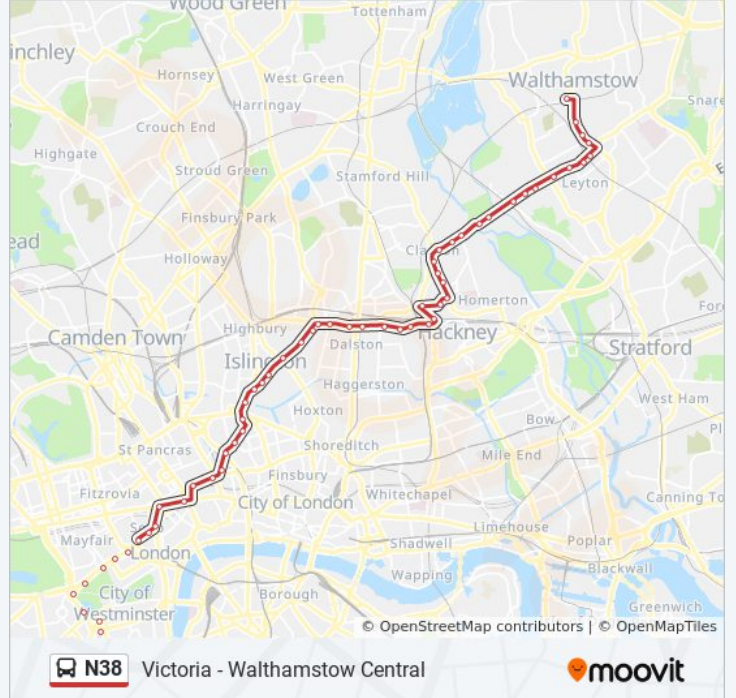

Victoria - Walthamstow Central

Get The App

The N38 bus line (Victoria - Walthamstow Central) has 2 routes. For regular weekdays, their operation hours are:
 (1) Victoria: 12:05 AM - 4:45 AM (2) Walthamstow Central: 12:40 AM - 5:40 AM
 Use the Moovit App to find the closest N38 bus station near you and find out when is the next N38 bus arriving.

Direction: Victoria
 56 stops
[VIEW LINE SCHEDULE](#)

N38 bus Time Schedule
 Victoria Route Timetable:

Sunday	12:10 AM - 4:40 AM
Monday	12:05 AM - 4:45 AM
Tuesday	12:05 AM - 4:45 AM
Wednesday	12:05 AM - 4:45 AM
Thursday	12:05 AM - 4:45 AM
Friday	12:05 AM - 4:45 AM
Saturday	12:10 AM - 4:40 AM

N38 bus Info
Direction: Victoria
Stops: 56
Trip Duration: 58 min
Line Summary:

- Walthamstow Bus Station (A)
- Grove Road (SJ)
- Bakers Avenue (SK)
- High Road Leyton / Bakers Arms (WH)
- Shortlands Road (WJ)
- Markhouse Road (LK)
- Emmanuel Parish Church (LL)
- Bloxhall Road (LM)
- Lea Bridge Station (LN)
- Lea Valley Riding Centre (N)
- Lee Valley Ice Centre (P)
- Chatsworth Road (Q)
- Wattisfield Road (U)
- Lea Bridge Roundabout (T)
- Clapton Pond (E)
- Millfields Road (G)
- Clapton Girls' Academy (M)
- Hackney Baths (Q)
- Clapton Square (S)
- Pembury Circus (Y)
- Hackney Central Station (T)
- Graham Road / Hackney Central (E)

Victoria Bus Station (D)

Direction: Walthamstow Central

58 stops

[VIEW LINE SCHEDULE](#)

Victoria Bus Station (D)

Wilton Street (U)

Hyde Park Corner (K)

Old Park Lane / Hard Rock Cafe (D)