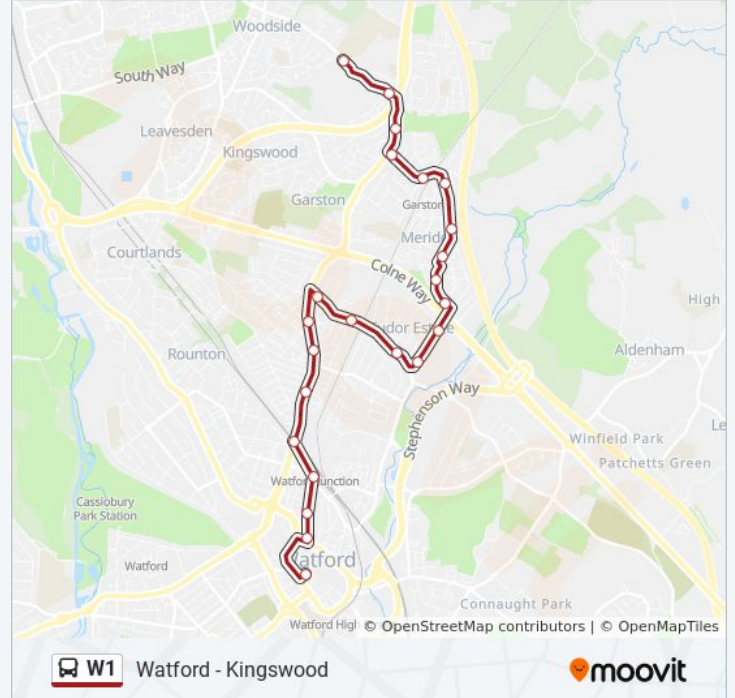

W1 bus Info

Direction: Kingswood

Stops: 24

Trip Duration: 35 min

Line Summary:

Phillipers, Garston

Garston Railway Station, Garston

Park Parade, Garston

Rochester Drive, Garston

St Albans Road, Garston

Lamb Close, Kingswood

Direction: Watford

30 stops

[VIEW LINE SCHEDULE](#)

Lamb Close, Kingswood

Sheepcot Drive, Kingswood

Phillipers, Garston

Garston Railway Station, Garston

Park Parade, Garston

Bus Garage, Garston

Three Horseshoes Ph West, Garston

Francis Combe Academy, Woodside

W1 bus time schedules and route maps are available in an offline PDF at moovitapp.com. Use the [Moovit App](#) to see live bus times, train schedule or subway schedule, and step-by-step directions for all public transit in London.