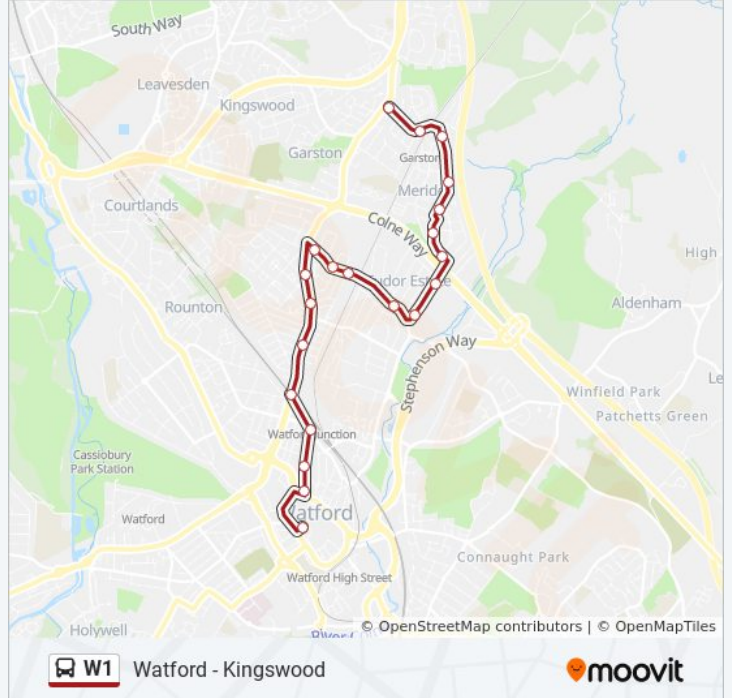

Watford - Kingswood

Get The App

The W1 bus line (Watford - Kingswood) has 4 routes. For regular weekdays, their operation hours are:
 (1) Garston: 6:55 PM(2) Kingswood: 4:25 PM - 5:55 PM(3) Watford: 6:55 AM - 5:11 PM(4) Woodside: 7:40 AM
 Use the Moovit App to find the closest W1 bus station near you and find out when is the next W1 bus arriving.

Direction: Garston
 21 stops
[VIEW LINE SCHEDULE](#)

- Market Street, Watford
- Clarendon Road (S)
- St John's Road
- Watford Junction Railway Station, Watford
- Railway Bridge, Watford
- Regent Street, North Watford
- Windsor Road, North Watford
- Buckingham Road, North Watford
- Bushey Mill Crescent, North Watford
- Parkgate Road, North Watford
- Watford North Railway Station, North Watford
- Tudor Arms Ph, North Watford
- Woodmere Avenue, North Watford
- Douglas Avenue, North Watford
- Widgeon Way, Garston
- Garsmouth Way, Garston
- The Gossamers Shops, Garston
- The Gossamers, Garston
- Phillipers, Garston
- Garston Railway Station, Garston
- Park Parade, Garston

Direction: Kingswood

24 stops

[VIEW LINE SCHEDULE](#)

- Market Street, Watford
- Clarendon Road (S)
- St John's Road
- Watford Junction Railway Station, Watford
- Railway Bridge, Watford
- Regent Street, North Watford
- Windsor Road, North Watford
- Buckingham Road, North Watford
- Bushey Mill Crescent, North Watford
- Parkgate Road, North Watford
- Watford North Railway Station, North Watford
- Tudor Arms Ph, North Watford
- Woodmere Avenue, North Watford
- Douglas Avenue, North Watford
- Widgeon Way, Garston
- Garsmouth Way, Garston
- The Gossamers Shops, Garston
- The Gossamers, Garston

Rochester Drive, Garston

St Albans Road, Garston

Lamb Close, Kingswood

Direction: Watford

30 stops

[VIEW LINE SCHEDULE](#)

Lamb Close, Kingswood

Sheepcot Drive, Kingswood