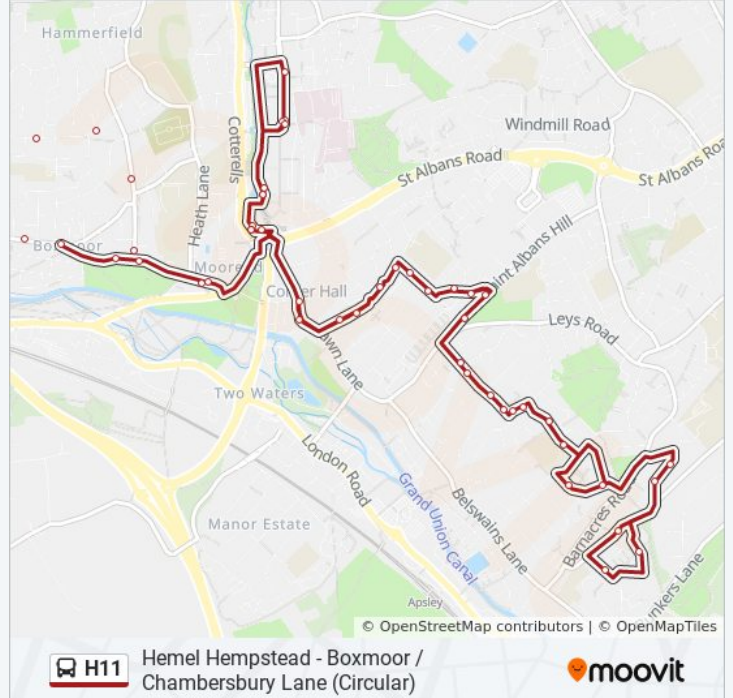

Hemel Hempstead - Boxmoor / Chambersbury Lane (Circular)

Get The App

The H11 bus line Hemel Hempstead - Boxmoor / Chambersbury Lane (Circular) has one route. For regular weekdays, their operation hours are:

(1) Hemel Hempstead: 9:20 AM - 1:10 PM

Use the Moovit App to find the closest H11 bus station near you and find out when is the next H11 bus arriving.

Direction: Hemel Hempstead
 51 stops
[VIEW LINE SCHEDULE](#)

H11 bus Info
Direction: Hemel Hempstead
Stops: 51
Trip Duration: 56 min
Line Summary:

Corner Hall, Two Waters
 Crabtree Lane South, Frogmore End
 Crabtree Lane North, Frogmore End
 Runham Road, Frogmore End
 Wheelers Lane, Bennetts End
 Leys Road, Bennetts End
 Risedale Road, Bennetts End
 Athelstan Road, Bennetts End
 Hobbs Hill Road, Bennetts End
 Barnfield, Bennetts End
 Oak Street, Bennetts End
 Market Oak Lane, Bennetts End
 Georgewood Road, Bennetts End
 Highbarns, Bennetts End
 Chambersbury Lane, Bennetts End
 Market Oak Lane, Bennetts End
 Oak Street, Bennetts End
 Barnfield, Bennetts End
 Hobbs Hill Road, Bennetts End
 Athelstan Road, Bennetts End
 Risedale Road, Bennetts End
 Leys Road, Bennetts End
 Wheelers Lane, Bennetts End
 Runham Road, Frogmore End
 Crabtree Lane North, Frogmore End
 Crabtree Lane South, Frogmore End
 Corner Hall, Two Waters
 Riverside, Hemel Hempstead
 Waterhouse Street, Hemel Hempstead
 Marlowes, Hemel Hempstead