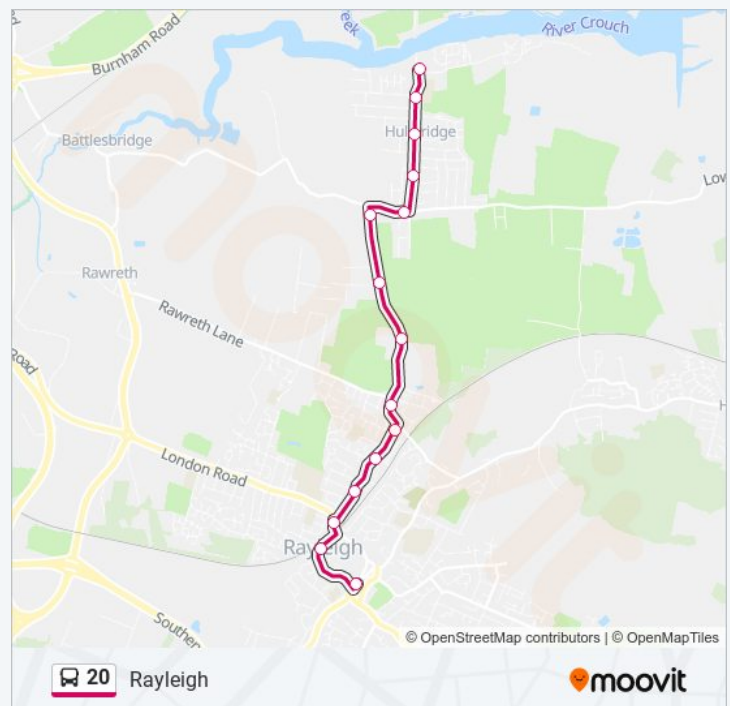

Stops: 32

Trip Duration: 29 min

Line Summary:

Direction: Rayleigh

15 stops

[VIEW LINE SCHEDULE](#)

The Anchor, Hullbridge
Riverside School, Hullbridge
Ambleside Gardens, Hullbridge
High Elms Road, Hullbridge
Coventry Corner, Hullbridge
High Elms Park, Hullbridge
Goldsmith Drive, Hullbridge
Lubards Farm, Hullbridge
Rawreth Lane, Rayleigh
Hullbridge Road, Rayleigh
Deepdene Avenue, Rayleigh
Cheapside East, Rayleigh
The Travellers Joy, Rayleigh
Railway Station, Rayleigh
High Street, Rayleigh

20 bus Time Schedule

Rayleigh Route Timetable:

Sunday	21:36
Monday	23:20
Tuesday	23:20
Wednesday	23:20
Thursday	23:20
Friday	23:20
Saturday	23:20

20 bus Info

Direction: Rayleigh

Stops: 15

Trip Duration: 13 min

Line Summary:

Direction: Southend-On-Sea

48 stops

[VIEW LINE SCHEDULE](#)

The Anchor, Hullbridge
Riverside School, Hullbridge
Ambleside Gardens, Hullbridge
High Elms Road, Hullbridge

20 bus Time Schedule

Southend-On-Sea Route Timetable: