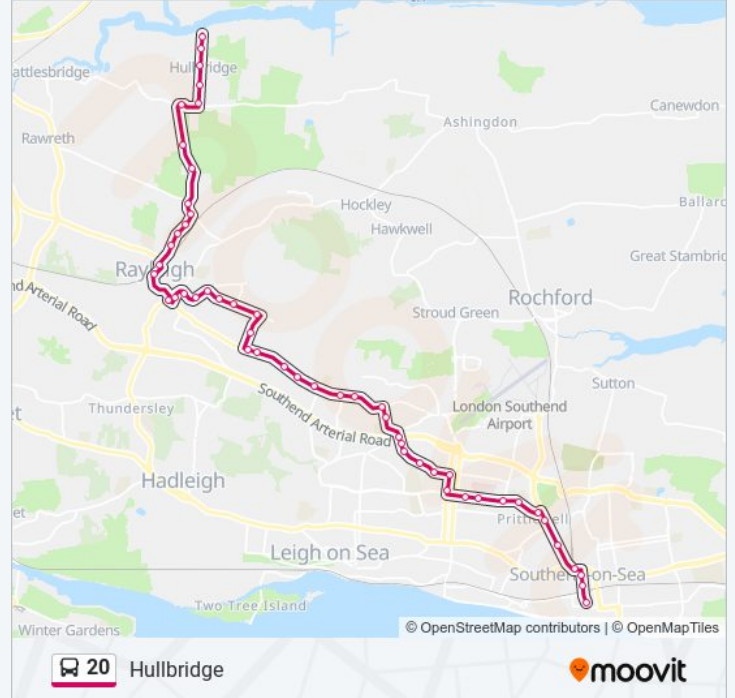

Bull Lane, Rayleigh

Websters Way, Rayleigh

Eastwood Road, Rayleigh

Railway Station, Rayleigh

The Travellers Joy, Rayleigh

Cheapside East, Rayleigh

Deepdene Avenue, Rayleigh

Brooklyn Drive, Rayleigh

Hullbridge Road, Rayleigh

Rawreth Lane, Rayleigh

Lubards Farm, Hullbridge

Goldsmith Drive, Hullbridge

High Elms Park, Hullbridge

Coventry Corner, Hullbridge

High Elms Road, Hullbridge

Ambleside Gardens, Hullbridge

Riverside School, Hullbridge

The Anchor, Hullbridge

Direction: Leigh-On-Sea

32 stops

[VIEW LINE SCHEDULE](#)

20 bus Time Schedule

Leigh-On-Sea Route Timetable:

Sunday