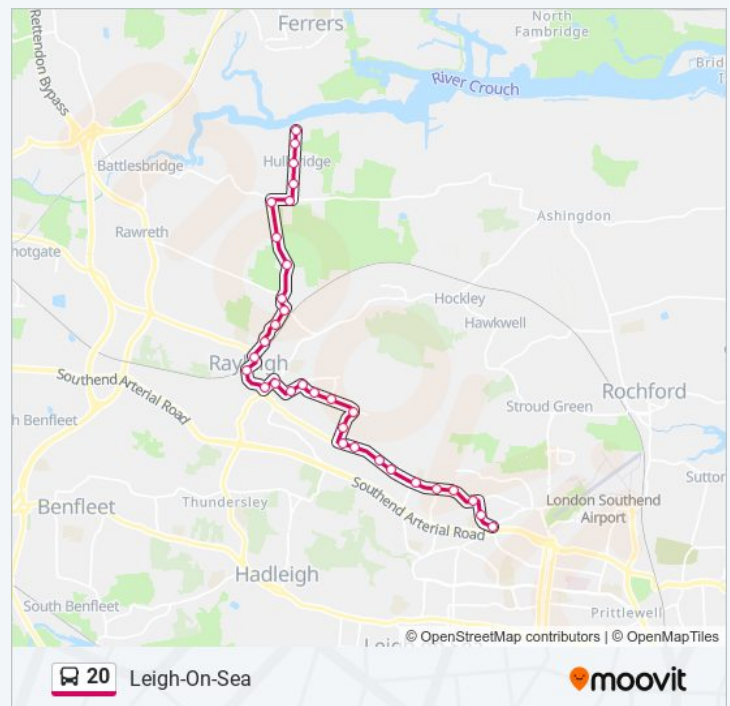

Lancaster Road, Rayleigh

Rayleigh Avenue, Eastwood

Eastwood Rise, Eastwood

Progress Road, Eastwood

Jones Corner, Eastwood

Nobles Green Road, Eastwood

Rochford Corner, Eastwood

Brooklands Avenue, Eastwood

Kent Elms Corner North, Leigh-On-Sea

Monday	19:50 - 22:20
Tuesday	19:50 - 22:20
Wednesday	19:50 - 22:20
Thursday	19:50 - 22:20
Friday	19:50 - 22:20
Saturday	19:50 - 22:20

20 bus Info

Direction: Leigh-On-Sea

Stops: 32

Trip Duration: 29 min

Line Summary:

Direction: Rayleigh

15 stops

[VIEW LINE SCHEDULE](#)

The Anchor, Hullbridge
Riverside School, Hullbridge
Ambleside Gardens, Hullbridge
High Elms Road, Hullbridge
Coventry Corner, Hullbridge
High Elms Park, Hullbridge
Goldsmith Drive, Hullbridge
Lubards Farm, Hullbridge
Rawreth Lane, Rayleigh
Hullbridge Road, Rayleigh
Deepdene Avenue, Rayleigh
Cheapside East, Rayleigh
The Travellers Joy, Rayleigh
Railway Station, Rayleigh
High Street, Rayleigh

Line Summary:

Direction: Southend-On-Sea

48 stops

[VIEW LINE SCHEDULE](#)

The Anchor, Hullbridge
Riverside School, Hullbridge
Ambleside Gardens, Hullbridge
High Elms Road, Hullbridge

20 bus Time Schedule

Southend-On-Sea Route Timetable: