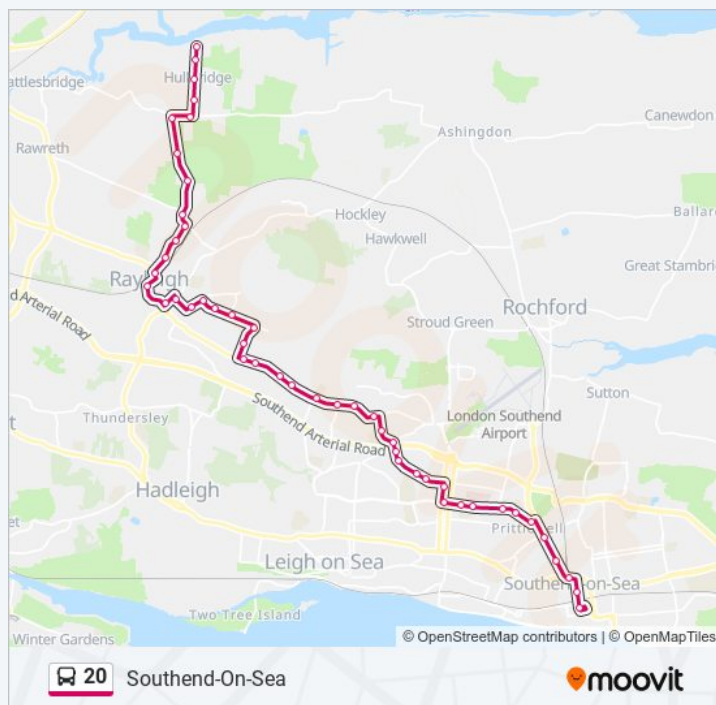

Line Summary:

Direction: Southend-On-Sea

48 stops

[VIEW LINE SCHEDULE](#)

The Anchor, Hullbridge
Riverside School, Hullbridge
Ambleside Gardens, Hullbridge
High Elms Road, Hullbridge

20 bus Time Schedule

Southend-On-Sea Route Timetable:

Lancaster Road, Rayleigh

Rayleigh Avenue, Eastwood

Eastwood Rise, Eastwood

Progress Road, Eastwood

Jones Corner, Eastwood

Nobles Green Road, Eastwood

Rochford Corner, Eastwood

Brooklands Avenue, Eastwood

Kent Elms Corner North, Leigh-On-Sea

Kent Elms Corner South, Leigh-On-Sea

Hurst Way, Leigh-On-Sea

Dulverton Avenue, Leigh-On-Sea

Mannering Gardens North, Leigh-On-Sea

Bridgwater Drive, Prittlewell

Saturday

06:00 - 21:20

20 bus Info

Direction: Southend-On-Sea

Stops: 48

Trip Duration: 55 min

Line Summary:

Southbourne Grove, Prittlewell

Prittlewell School, Prittlewell

Southend Hospital South, Prittlewell