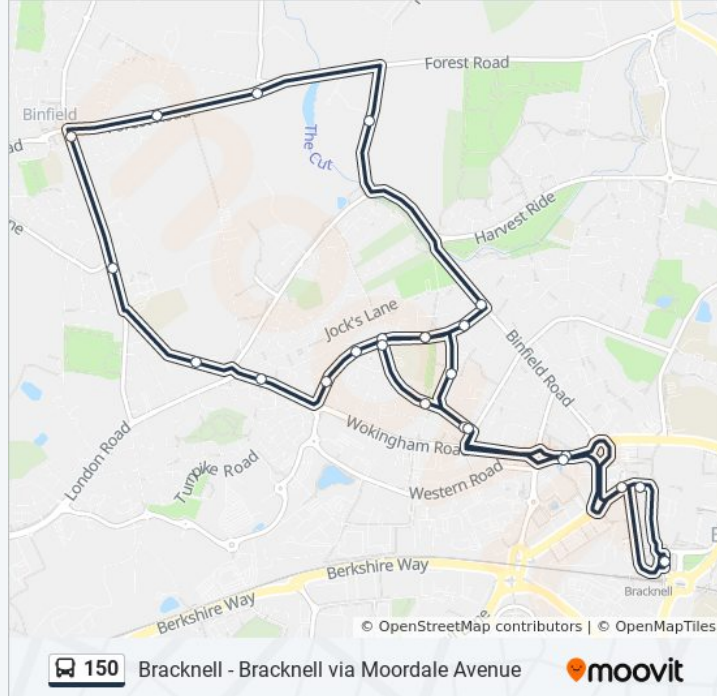

Stoney Road, Priestwood

Arlington Square, Bracknell

Skimped Hill Lane - Health Centre, Bracknell

Bracknell Bus Station, Bracknell

150 bus time schedules and route maps are available in an offline PDF at moovitapp.com. Use the [Moovit App](#) to see live bus times, train schedule or subway schedule, and step-by-step directions for all public transit in London.

[About Moovit](#) · [MaaS Solutions](#) · [Supported Countries](#) · [Mooviter Community](#)

© 2024 Moovit - All Rights Reserved

Check Live Arrival Times